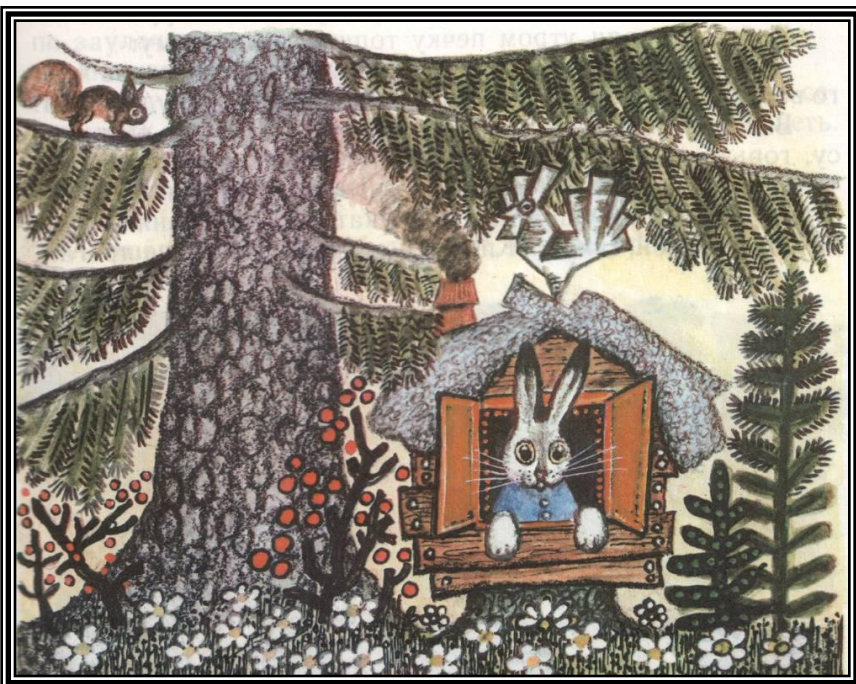

A scenic landscape featuring a winding river that flows through lush green fields. The river is bordered by dense green trees on both sides, and the sky above is a pale, overcast blue. The overall atmosphere is peaceful and natural.

Веснянка

***1. Благослови, матъ, весну
закликати,***

Рано, рано, весну закликати.

***2. Весну закликати, зиму
провождати,***

Рано, рано, зиму провождати.

гудок

«Калинк а»

Handwritten musical notation for the song «Калинка» on a four-staff grid. The notation includes rhythmic symbols and notes:

- Staff 1 (labeled "халенки"):** Features a sequence of notes with stems and flags, including a half note and several quarter notes.
- Staff 2 (labeled with a scissors icon):** Features a sequence of notes with stems and flags, including a half note and several quarter notes.
- Staff 3 (labeled with a circular icon):** Features a sequence of notes with stems and flags, including a half note and several quarter notes.
- Staff 4 (labeled with a comb icon):** Features a sequence of notes with stems and flags, including a half note and several quarter notes.