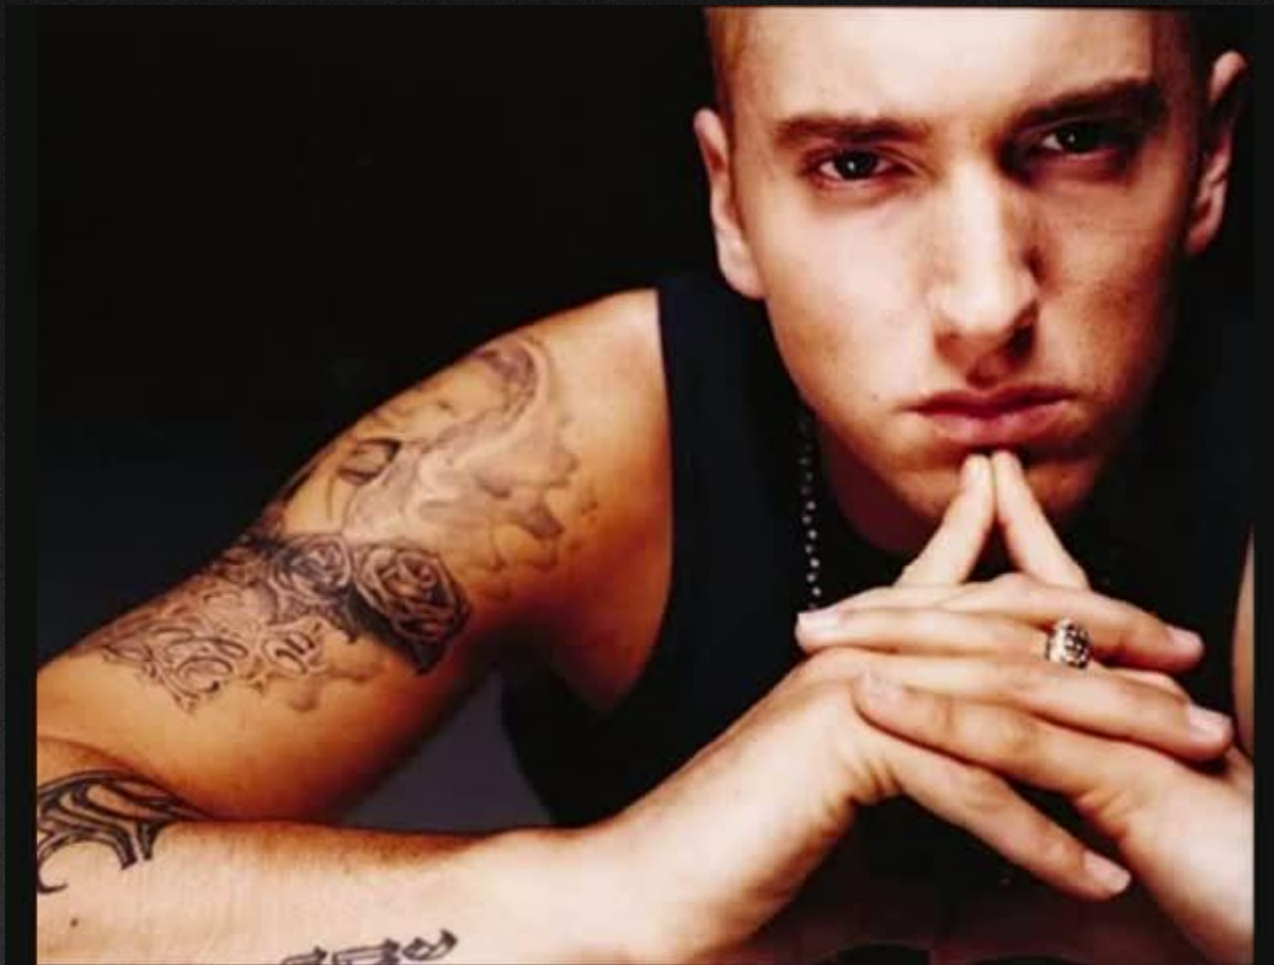

A close-up photograph of a vintage microphone, likely a Shure SM57, featuring a silver mesh grille and a black body. The word "ROCK" is superimposed in a large, stylized, white font with a thick black outline and a glowing effect. The microphone is positioned vertically, and the background is dark and out of focus.

ROCK

История создания

Современные исполнители

БАСТА