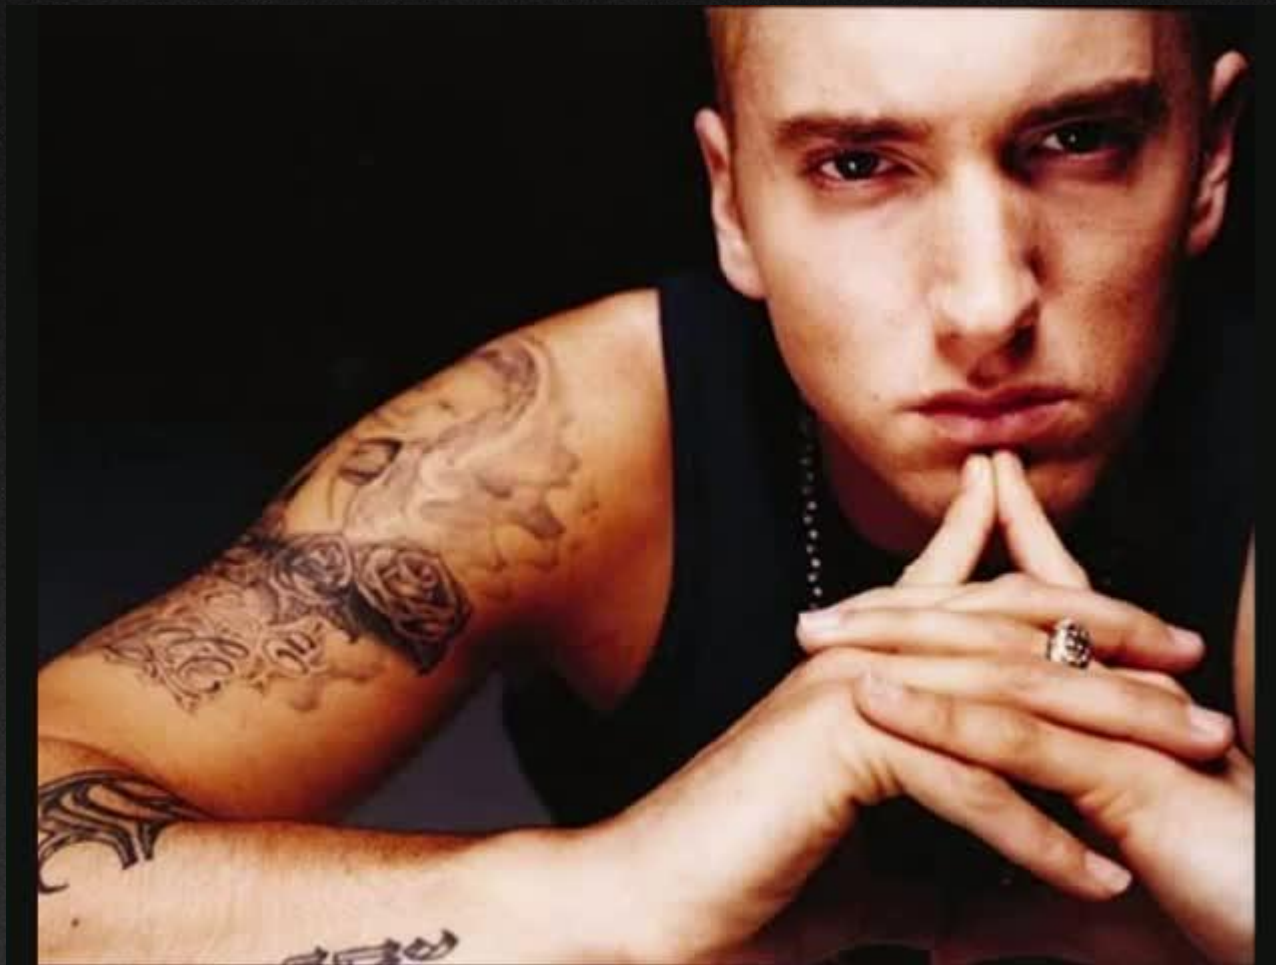

A close-up photograph of a vintage microphone, likely a Shure SM57, featuring a silver mesh grille and a black body. The word "ROCK" is superimposed in a large, stylized, white font with a thick black outline and a glowing effect. The microphone is positioned diagonally, and the background is dark and out of focus.

ROCK

История создания

Современные исполнители

БАСТА