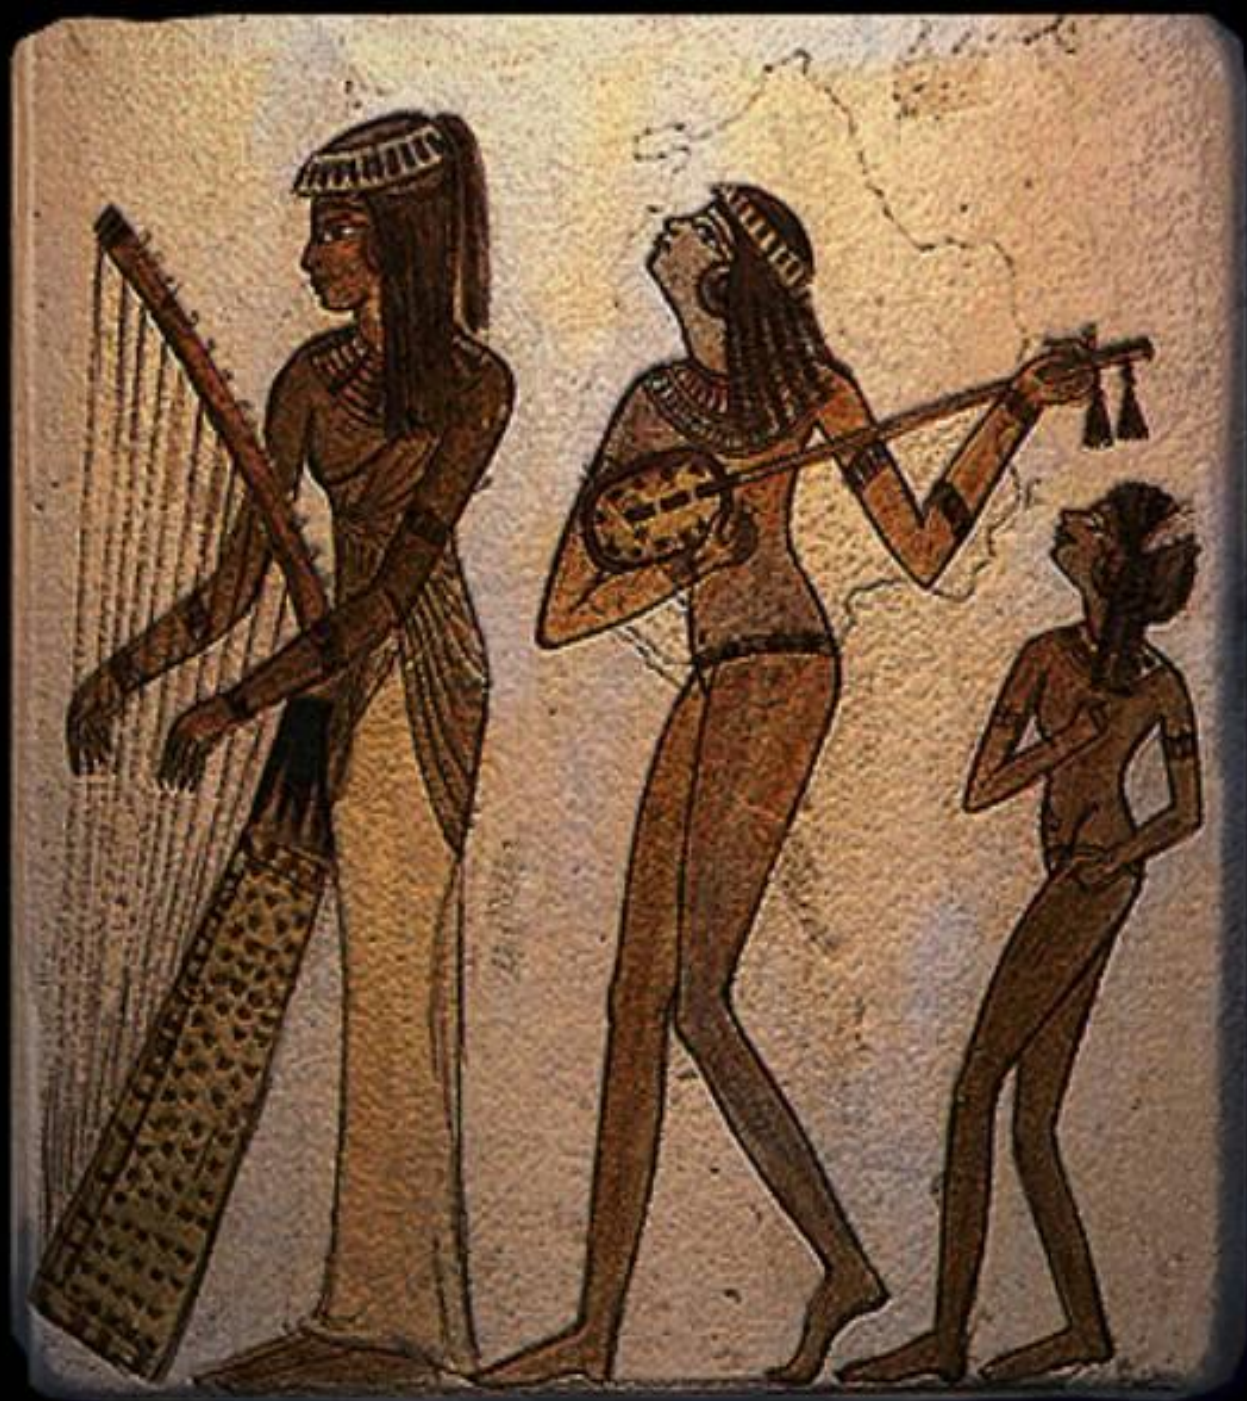

Пан Врубель

Кувиклы (флейта Пана)

«Шутка» Бах

Шутка (Scherzo)

И. С. Бах

The image displays a musical score for a piece titled "Шутка (Scherzo)" by J.S. Bach. The score is written on three staves of treble clef notation, set in a 2/4 time signature and a key signature of one flat (B-flat major). The first staff begins with a treble clef, a key signature of one flat, and a 2/4 time signature. The melody consists of eighth and sixteenth notes. The second staff continues the melody, featuring a trill (tr) over a note. The third staff concludes the piece with a final trill (tr) and a double bar line.

Гусли

Арфа

**Мелодия
спокойна,
величавая,
неторопливая.**

**Кикта
Валерий
Григорьевич**

«Кукушка» Даккен

**Свирель, гусли,
флейта, арфа.**

**Какие инструменты
родственные?**

Свирель