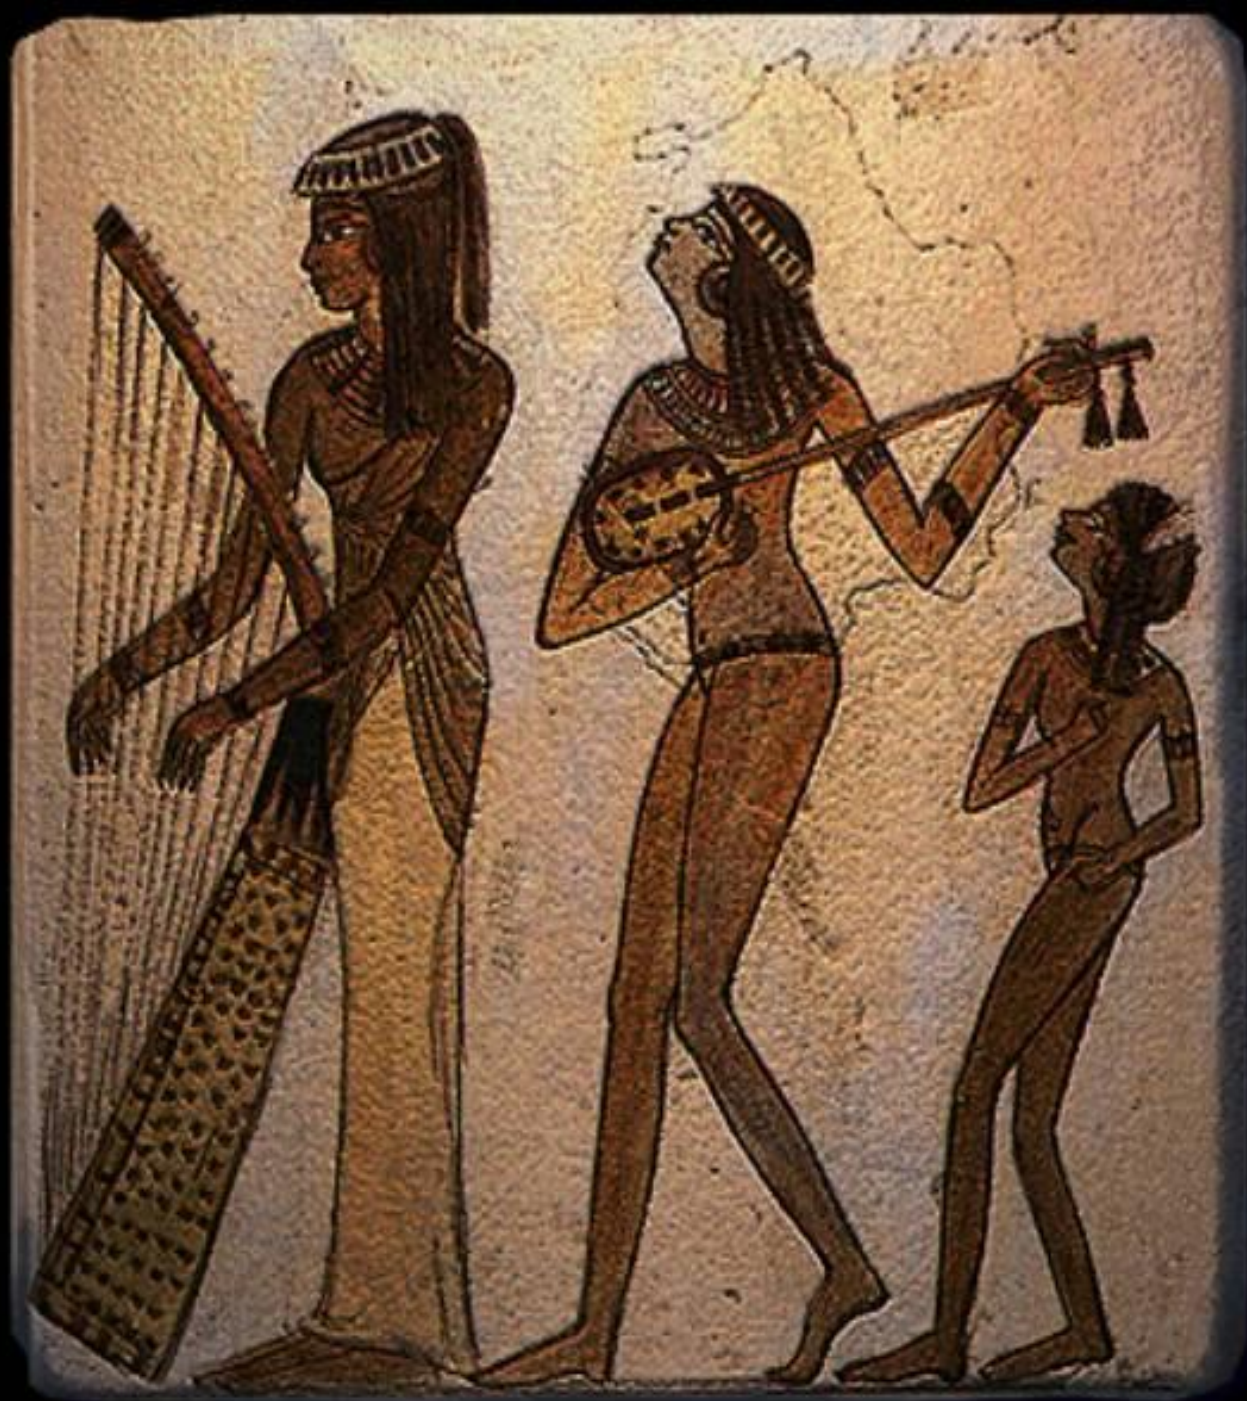

Пан Врубель

Кувиклы (флейта Пана)

«Шутка» Бах

Шутка (Scherzo)

И. С. Бах

The image displays a musical score for a piece titled "Шутка (Scherzo)" by J.S. Bach. The score is written on three staves in a single system. The key signature is one flat (B-flat), and the time signature is 2/4. The first staff begins with a treble clef and a 2/4 time signature. The music consists of eighth and sixteenth notes, with some trills indicated by the "tr" symbol. The second staff continues the melody, featuring a trill in the middle. The third staff concludes the piece with a final trill and a double bar line.

Гусли

Арфа

**Мелодия
спокойна,
величавая,
неторопливая.**

**Кикта
Валерий
Григорьевич**

«Кукушка» Даккен

**Свирель, гусли,
флейта, арфа.**

**Какие инструменты
родственные?**

Свирель