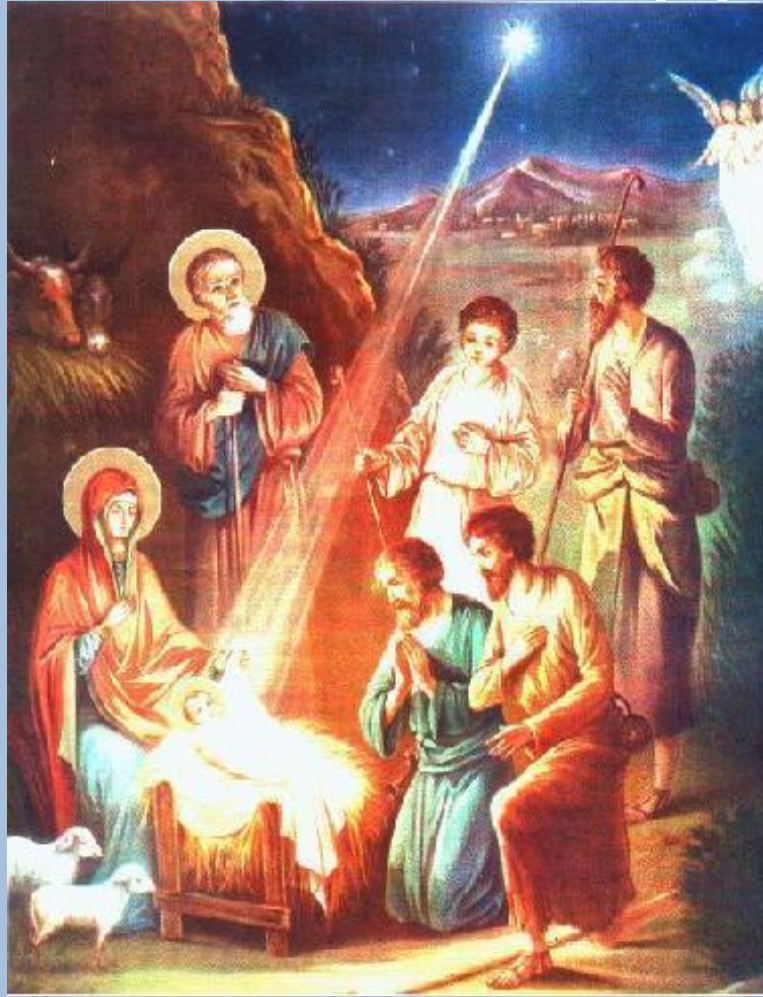

Weihnatskrippe

Man stellt die Krippe unter den Tannenbaum