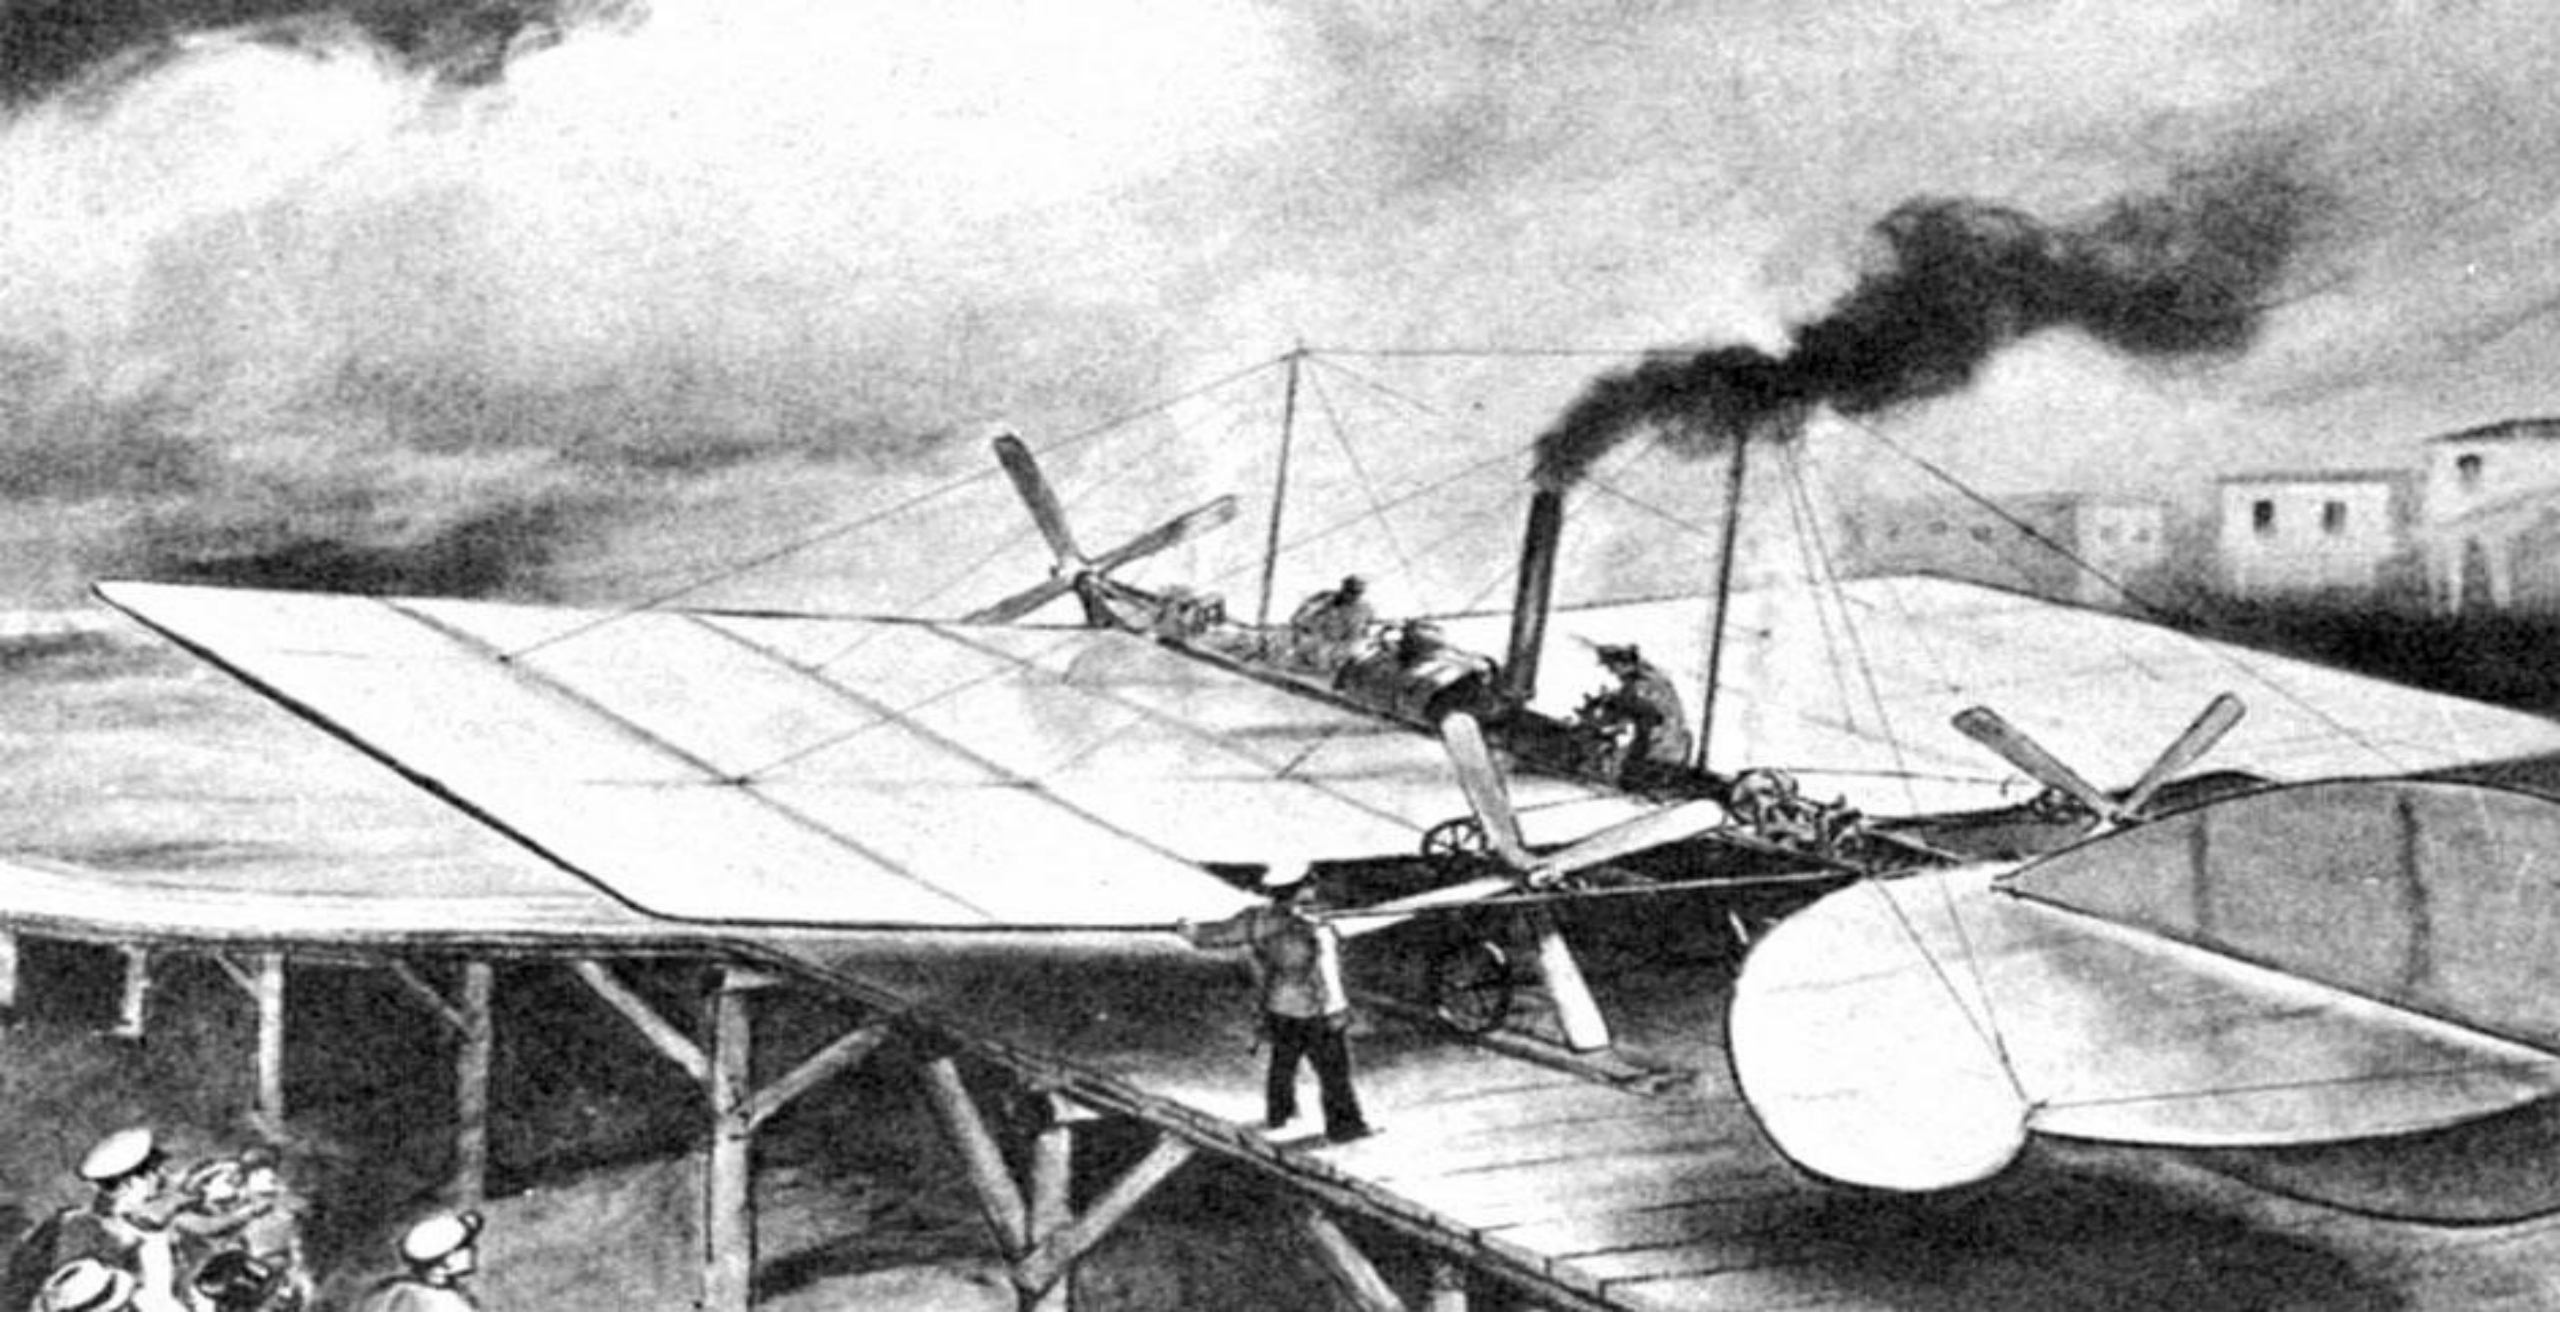

Летательные аппараты

**Что думал человек
когда смотрел на птиц?**

ПЕРВЫЕ

САМОПЕТЫ

STERN OF ZEPPELIN AIRSHIP

462-7

КВАДРОКОПТ

ЕР

A large, light-colored meteorological balloon is shown floating in a clear blue sky. A thin line of rope or wire connects the balloon to a small, dark-colored payload suspended below it. The payload appears to be a box-like structure with various instruments attached. The overall scene is a typical representation of a high-altitude meteorological sounding balloon launch.