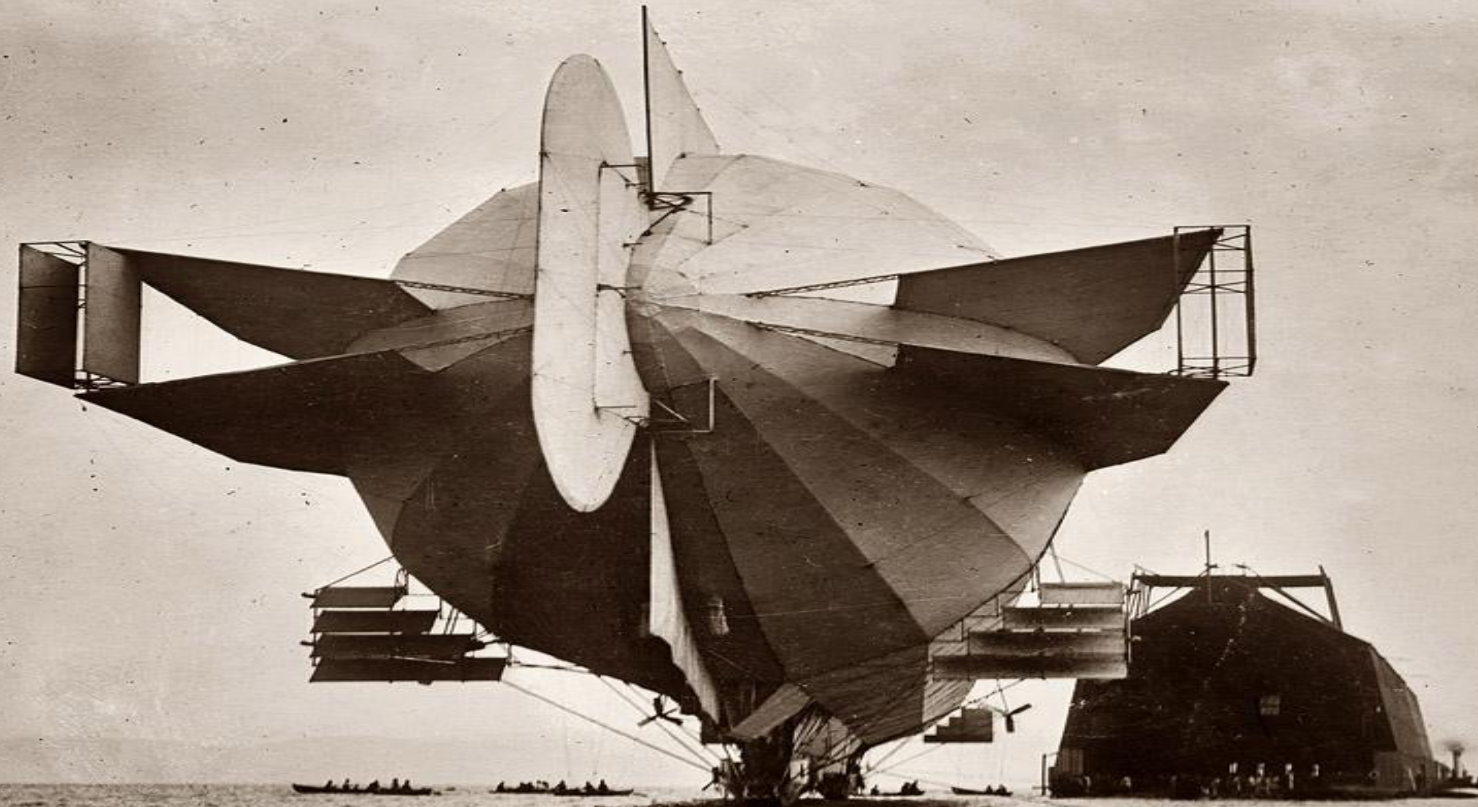

# Летательные аппараты

---

**Что думал человек  
когда смотрел на птиц?**

**ПЕРВЫЕ**

**САМОПЕТЫ**

STERN OF ZEPPELIN AIRSHIP

462-7

**КВАДРОКОПТ**

**ЕР**

A large, light-colored meteorological balloon is shown floating in a clear blue sky. A thin line of rope connects the balloon to a small, dark-colored payload suspended below it. The payload appears to be a meteorological instrument or sensor. The balloon is inflated and has a slightly textured surface. The sky is a uniform, clear blue color.