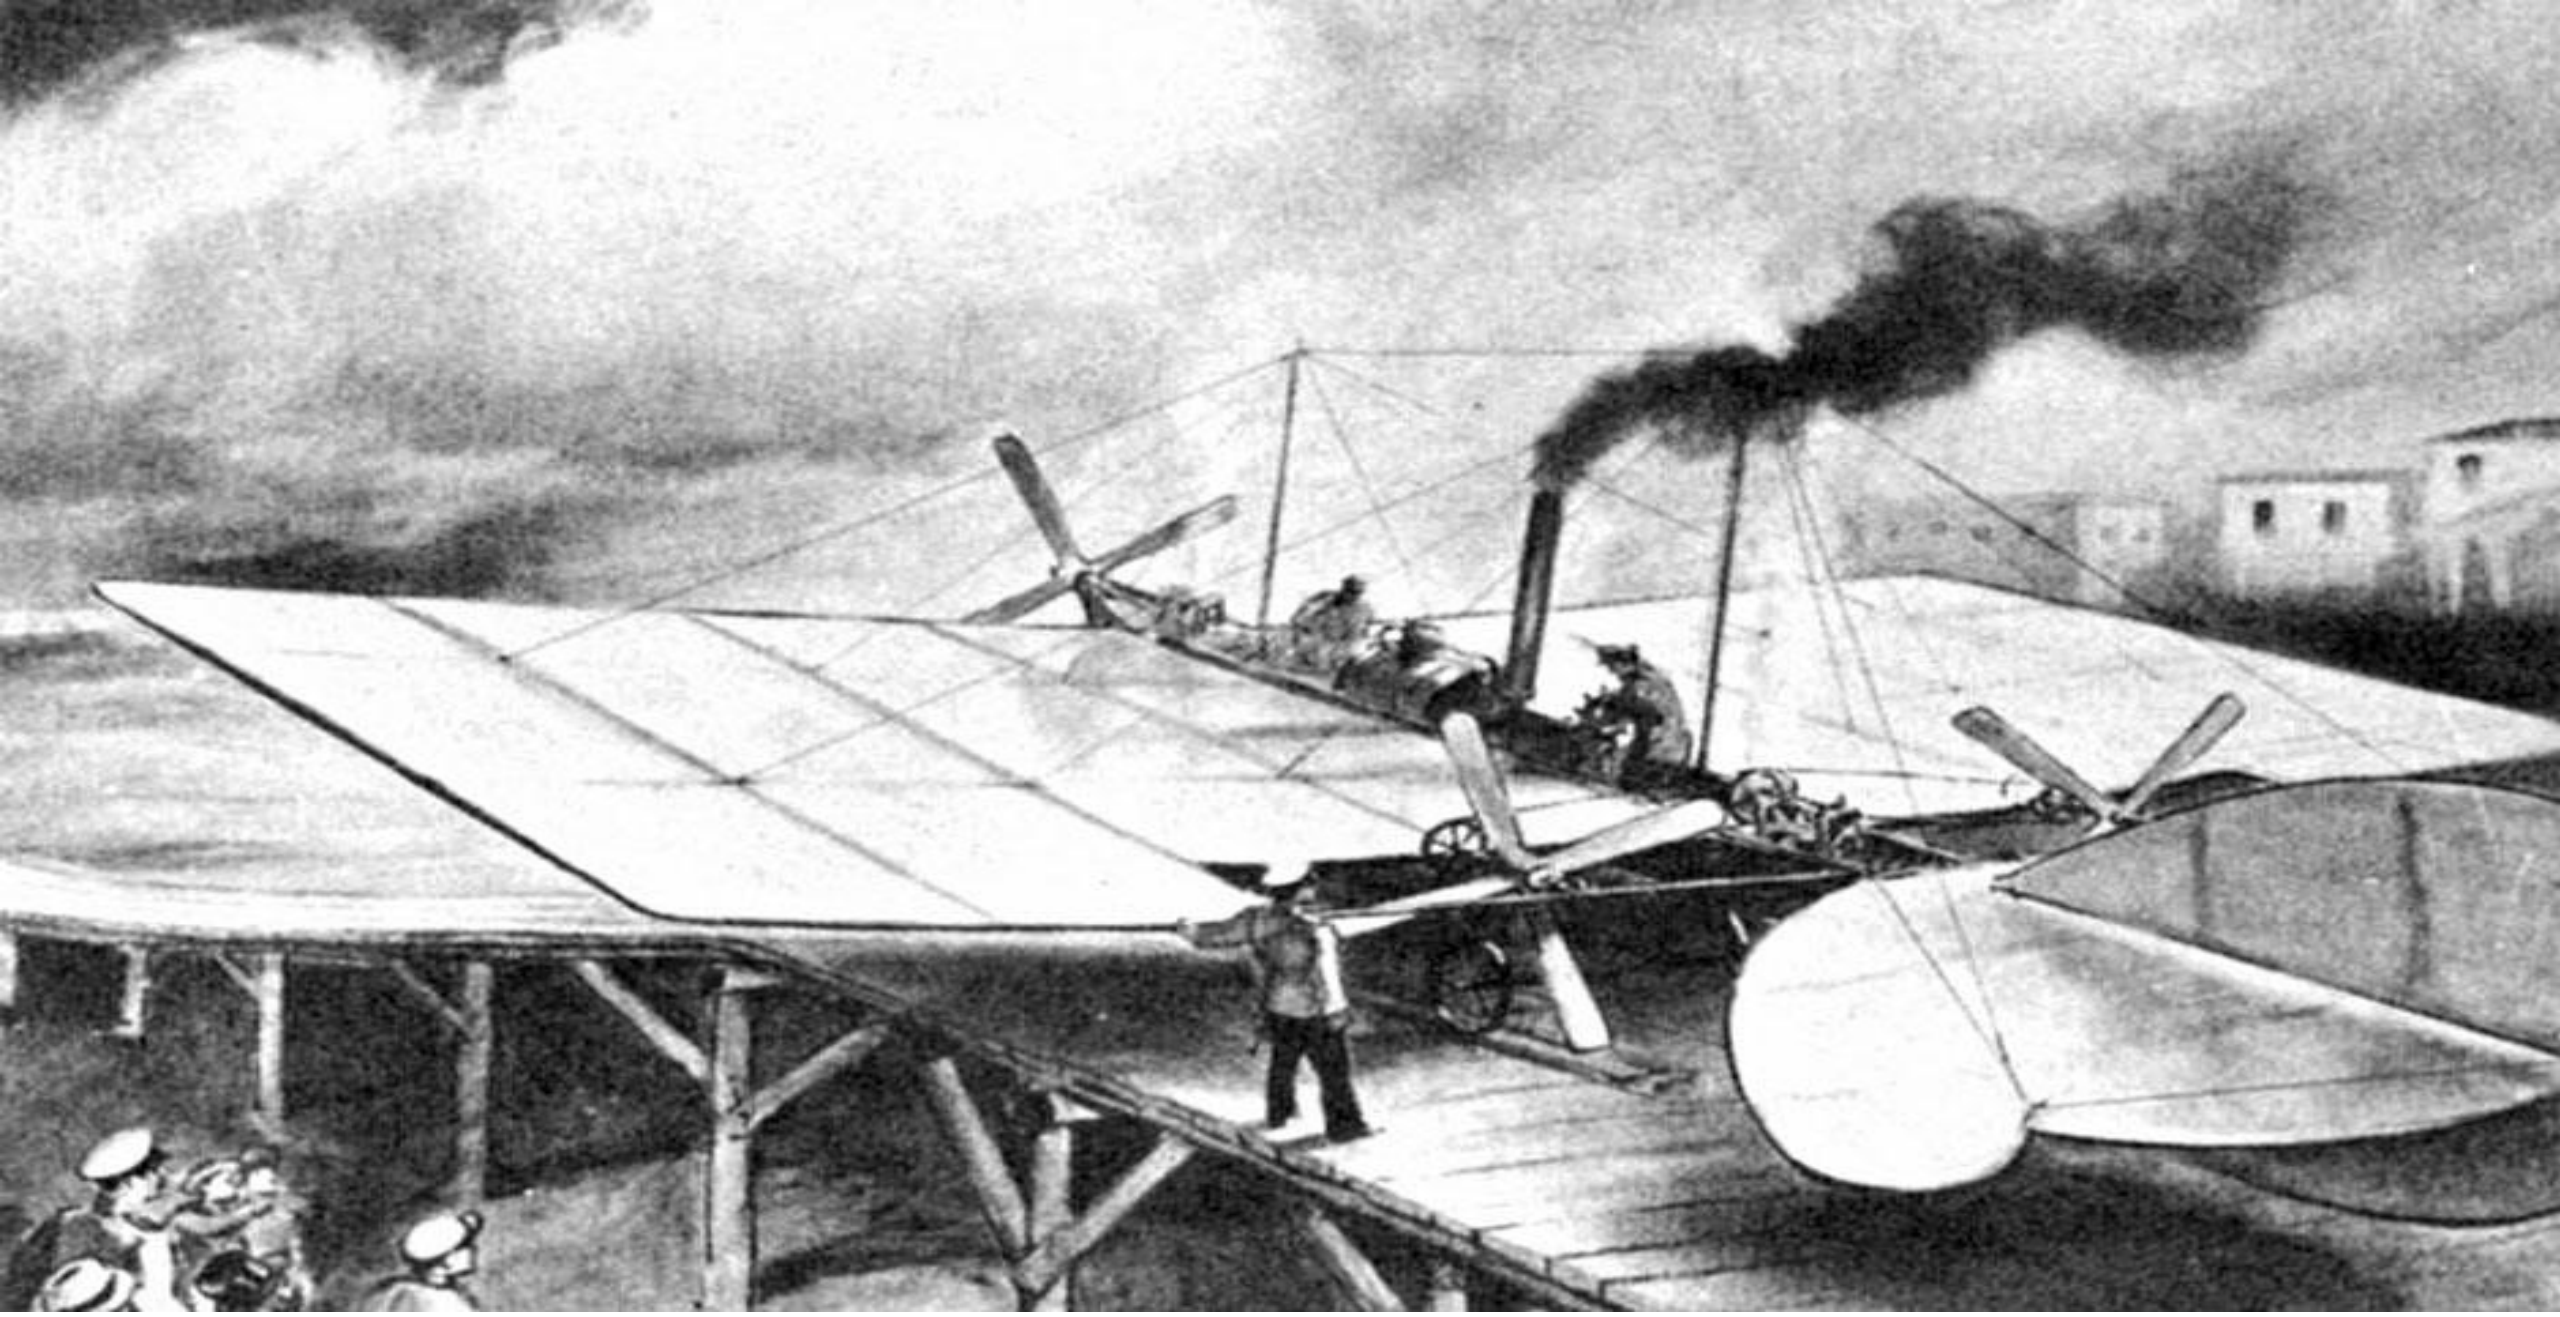

# Летательные аппараты

---

**Что думал человек  
когда смотрел на птиц?**

**ПЕРВЫЕ**

**САМОПЕТЫ**

STERN OF ZEPPELIN AIRSHIP

462-7

**КВАДРОКОПТ**

**ЕР**

A large, light-colored meteorological balloon is shown floating in a clear blue sky. A thin line of rope connects the balloon to a small, dark-colored payload suspended below it. The payload appears to be a meteorological instrument or sensor. The balloon is inflated and has a slightly textured surface. The sky is a uniform, clear blue color.