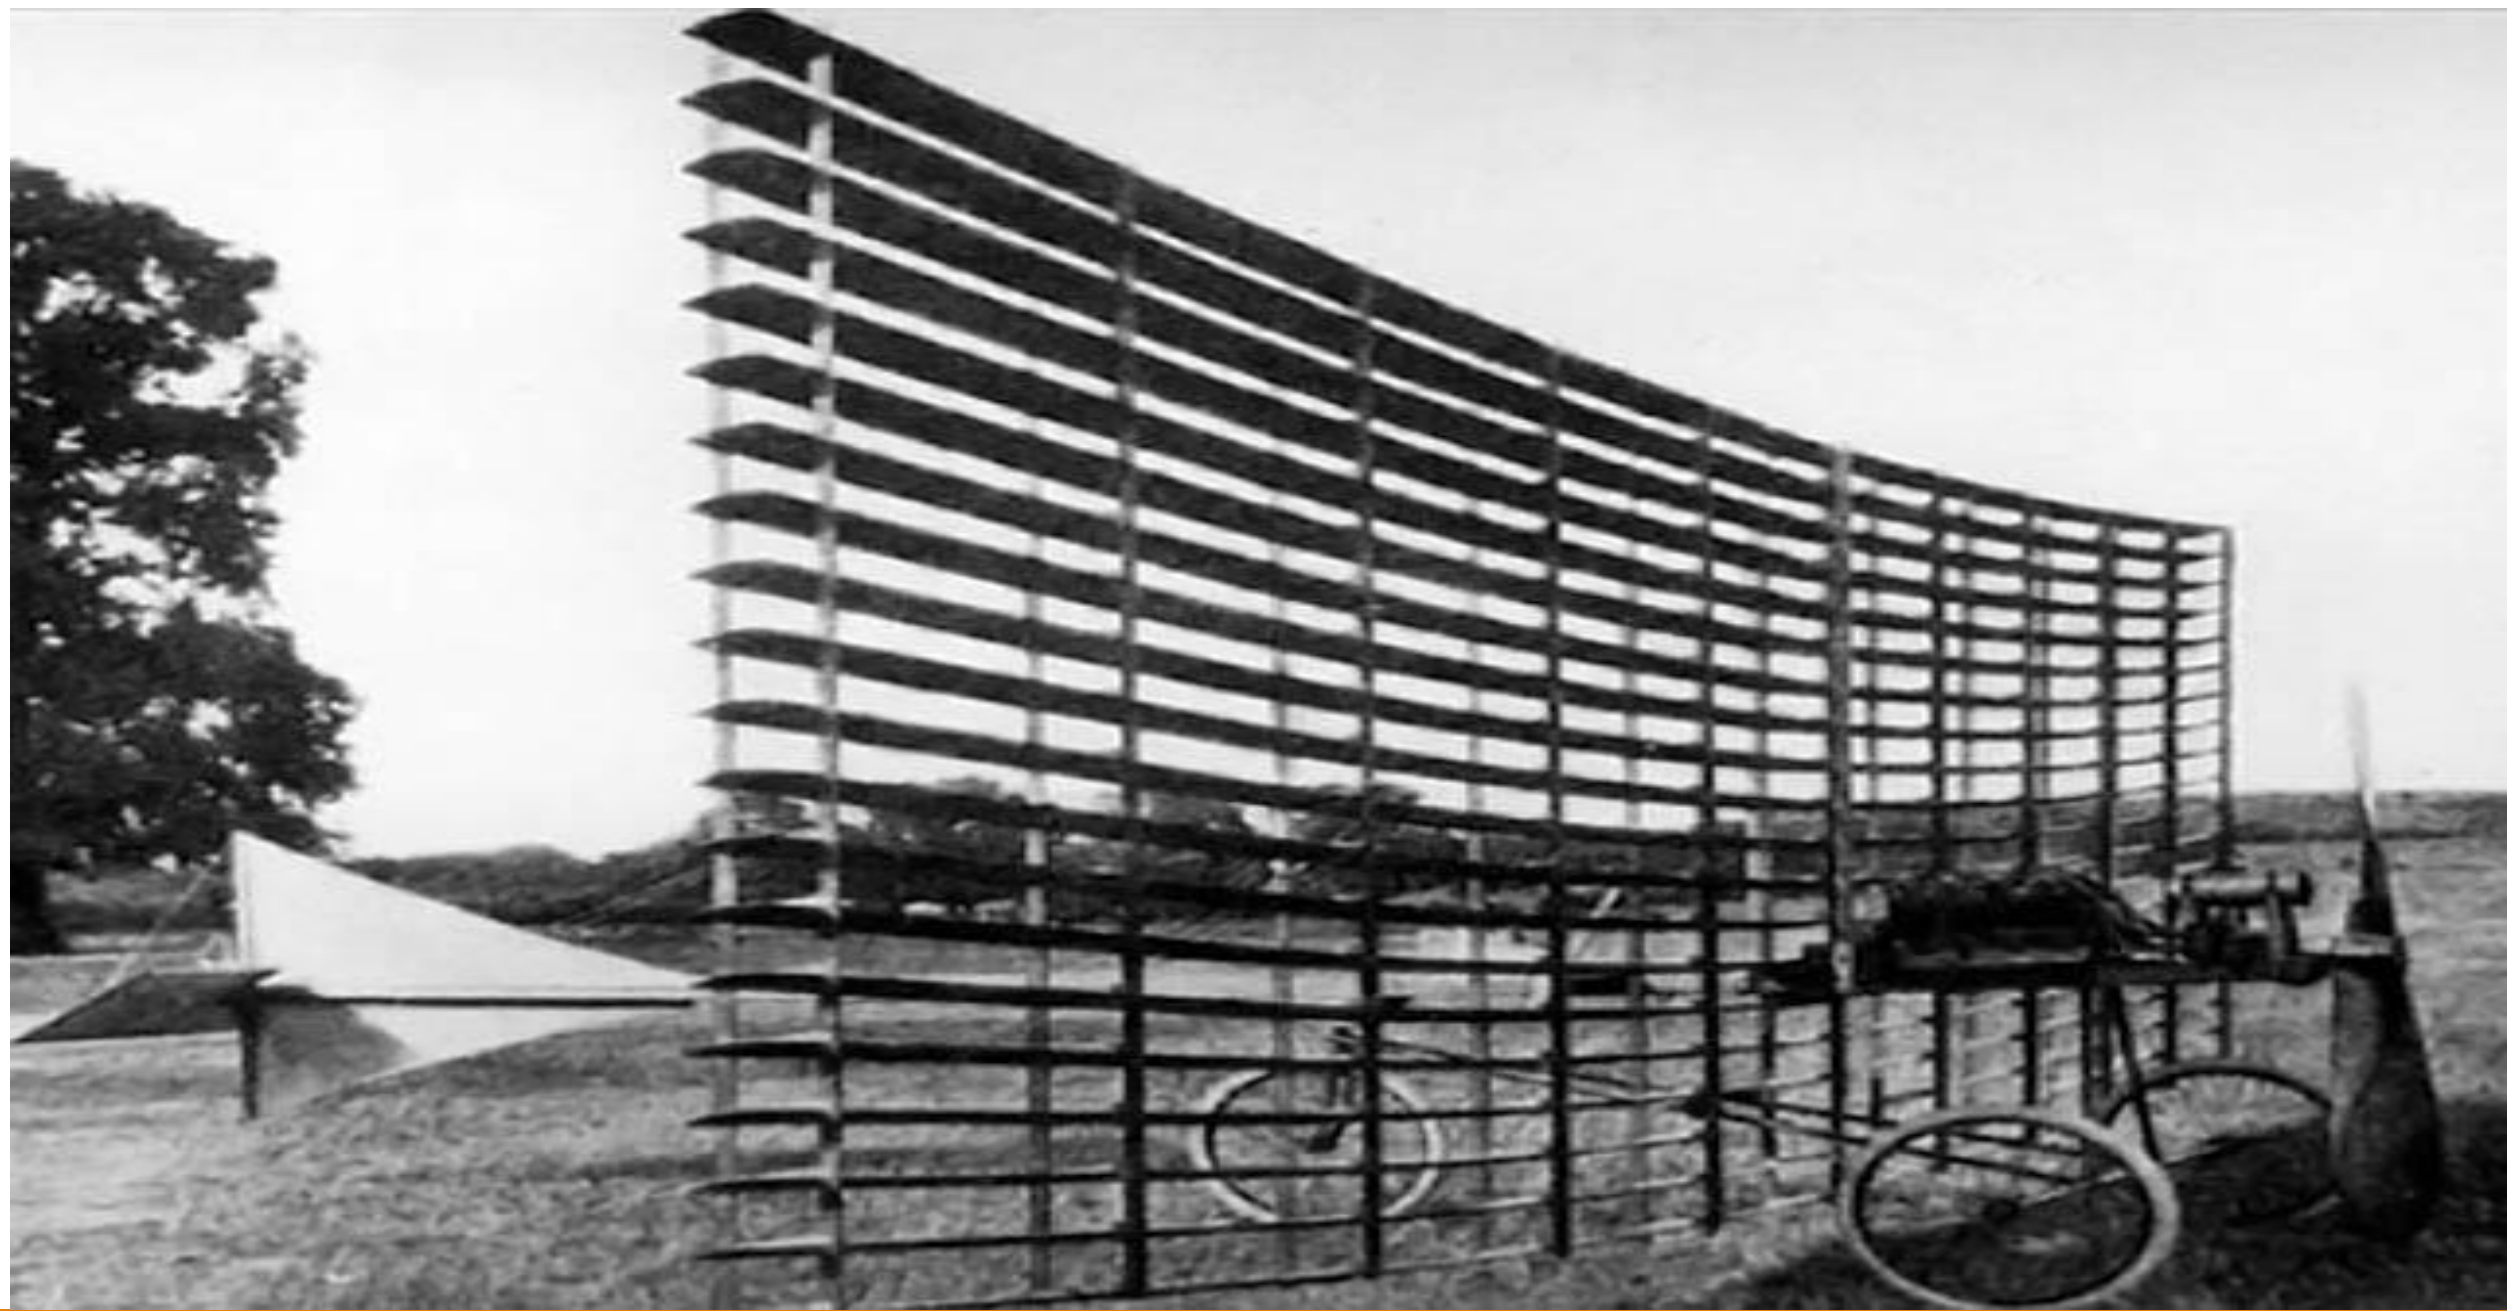

# Летательные аппараты

---

**Что думал человек  
когда смотрел на птиц?**

**ПЕРВЫЕ**

**САМОПЕТЫ**

STERN OF ZEPPELIN AIRSHIP

462-7

**КВАДРОКОПТ**

**ЕР**

A large, light-colored meteorological balloon is shown floating in a clear blue sky. A thin line of rope connects the balloon to a small, dark-colored payload suspended below it. The payload appears to be a meteorological instrument or sensor. The balloon is inflated and has a slightly textured surface. The sky is a uniform, clear blue color.