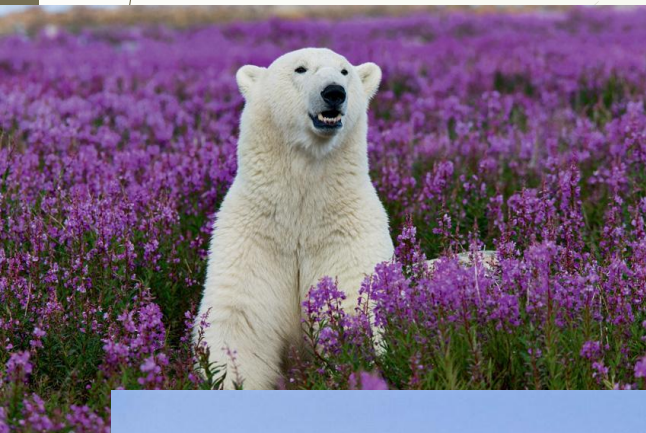

The background is a vibrant, textured painting of a mountain landscape. In the foreground, a winding path leads through a valley filled with trees in various stages of bloom, showing shades of pink, purple, and green. The middle ground features rolling hills and a small structure. In the background, a large, snow-capped mountain peak rises against a clear blue sky. The overall style is expressive and painterly, with visible brushstrokes and a rich color palette.

Просыпаются звери.

A landscape photograph capturing a sunset over a body of water. The sun is a bright, glowing orb on the right side of the horizon, casting a long, shimmering reflection across the water's surface. The sky is a mix of soft orange and pale blue. In the foreground, several bare, dark tree branches reach across the frame, their intricate silhouettes contrasting against the bright background. The overall mood is serene and contemplative.

Ночи становятся короче...

Набухают почки.

Березы пускают сок.

An aerial photograph showing a vast expanse of white, fluffy cumulus clouds stretching across the horizon. The clouds are densely packed in some areas and more sparse in others, creating a textured, undulating landscape of white against a clear, pale blue sky. The perspective is from a high altitude, looking down on the cloud tops.

На небе
появляются
первые кучевые
облака...

В мае – гроза.

**Цветут
яблоневые
сады.**

Вот так природа России меняется до
неузнаваемости от Арктики до Кавказа.

МАРТ -ПРОТАЛЬНИК

АПРЕЛЬ

снегогон

туманник