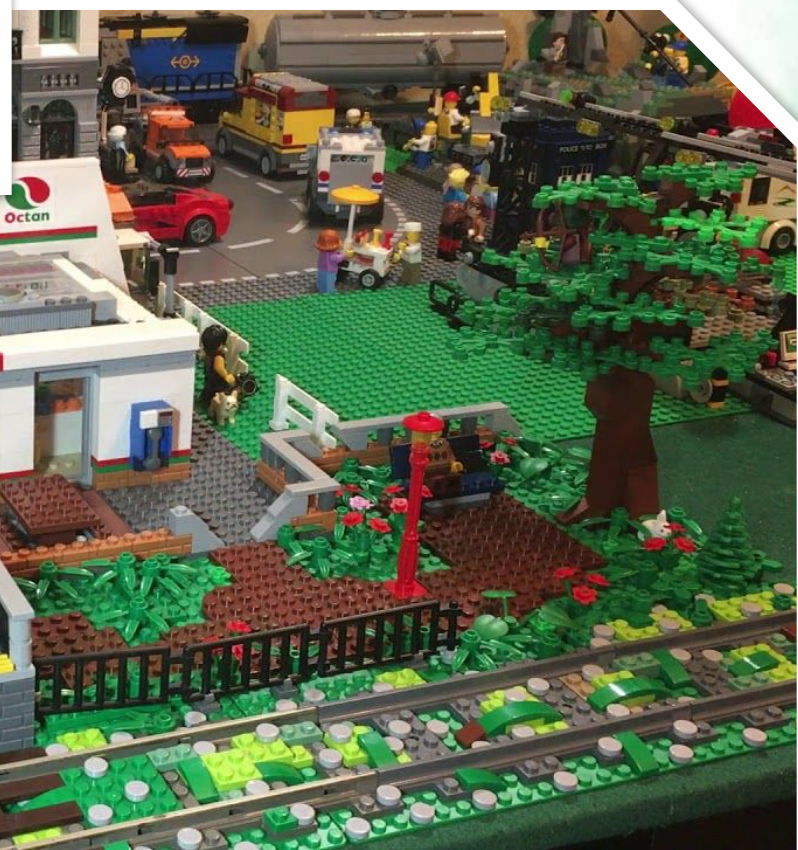

Дидактическое пособие по познавательному развитию
для детей 5-6 лет

«LEGO Путешествие. Город»

Учитель-
дефектолог
Махова Наталья
Олеговна

A vibrant, watercolor-style illustration of a globe. The globe is the central focus, with various city landmarks and a hot air balloon sketched around it. On the left, the Eiffel Tower is visible. In the center, there are several colorful buildings. On the right, the Leaning Tower of Pisa is shown. A hot air balloon with yellow and green stripes is floating in the sky. The background is a mix of light blue and green washes, suggesting a sky and grass. In the foreground, a large pile of colorful LEGO bricks (red, blue, yellow, green, white, black) is scattered across the bottom. The LEGO logo is prominently displayed in the center of the globe, consisting of the word "LEGO" in white, bold, sans-serif capital letters with a thick black outline and a yellow drop shadow, set against a red square background.

LEGO[®]

Картинки взяты с сайта:

<https://yandex.ru/images/>