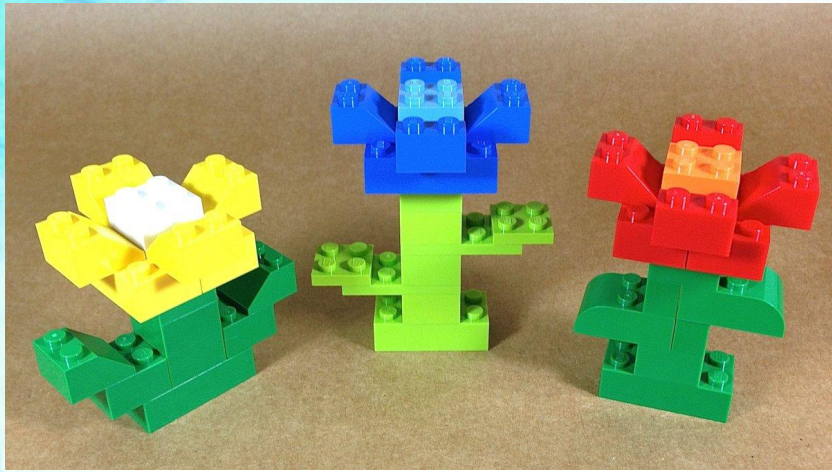

Дидактическое пособие по познавательному развитию
для детей 5-6 лет

«LEGO Путешествие. Город»

Учитель-
дефектолог
Махова Наталья
Олеговна

A vibrant, watercolor-style illustration of a globe. The globe is the central focus, with various city landmarks and a hot air balloon sketched around it. On the left, the Eiffel Tower is visible. In the center, there are several colorful buildings. On the right, the Leaning Tower of Pisa is shown. A hot air balloon with yellow and green stripes is floating in the sky. The background is a mix of light blue and green washes, suggesting a sky and grass. In the foreground, a large pile of colorful LEGO bricks (red, blue, yellow, green, white, black) is scattered across the bottom. The LEGO logo is prominently displayed in the center of the globe, consisting of the word "LEGO" in white, bold, sans-serif capital letters with a thick black outline and a yellow drop shadow, set against a red square background.

LEGO[®]

Картинки взяты с сайта:

<https://yandex.ru/images/>