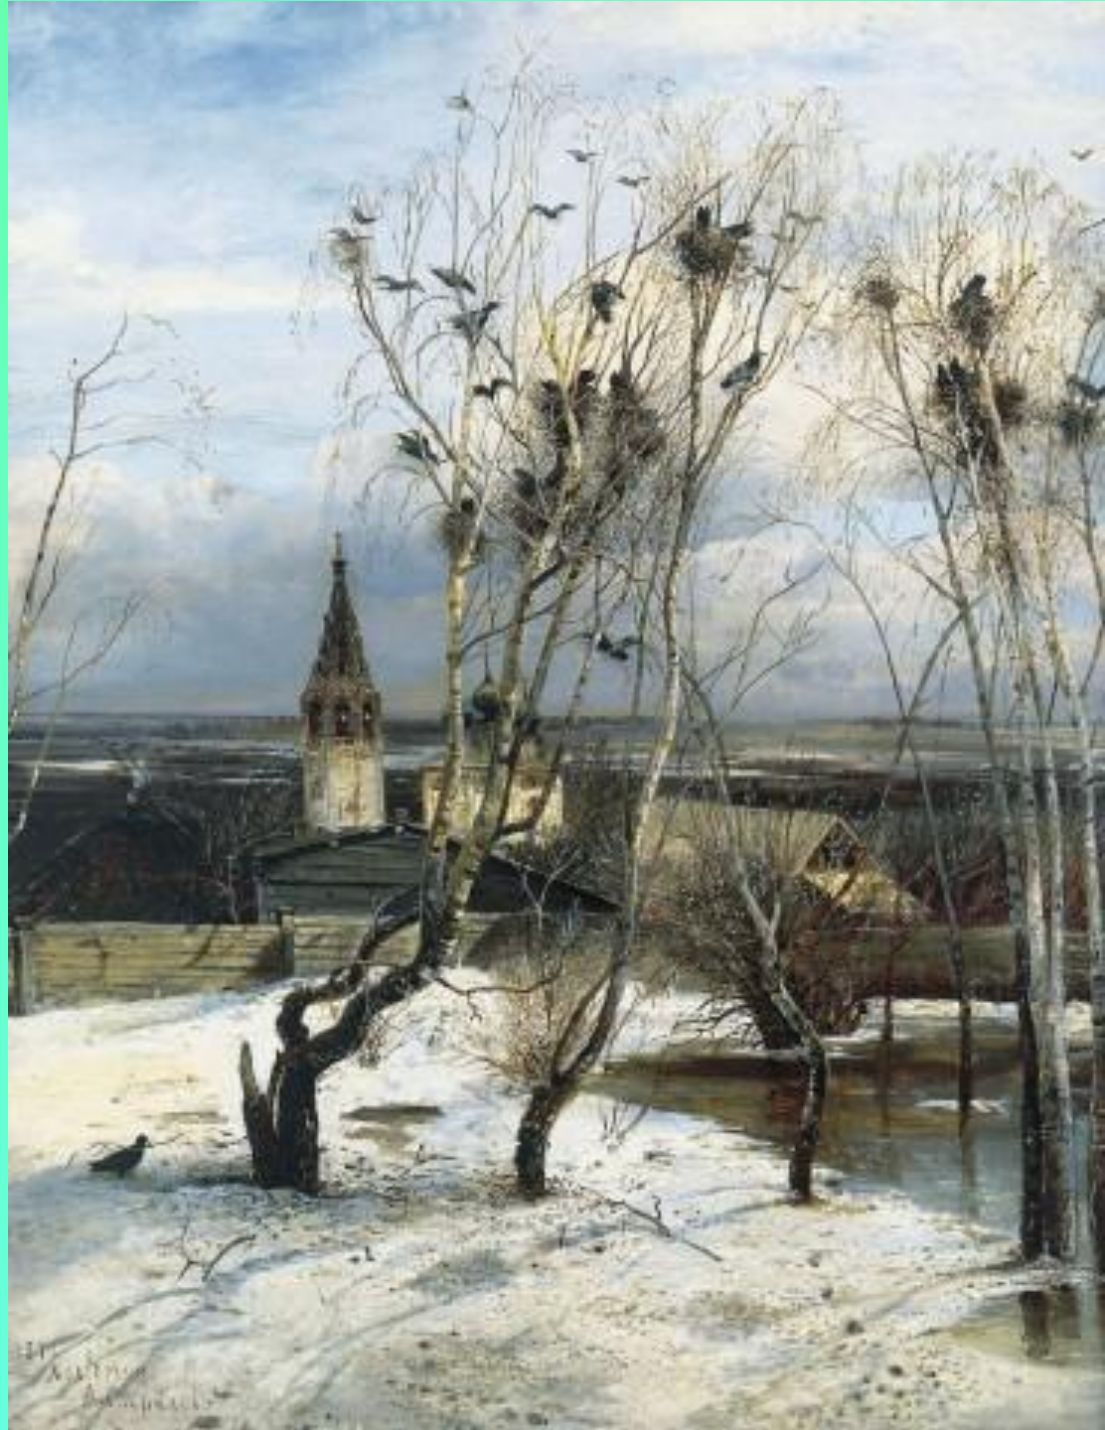

A painting of a winter landscape. In the foreground, several birch trees with white bark and dark, bare branches stand on a snow-covered ground. A small stream or path winds through the snow, partially frozen. The background shows a dense forest of trees, some with autumn-colored leaves and others evergreen, under a pale, overcast sky. The overall mood is quiet and serene.

Весна

Урок чтения в 5 классе

Учитель высшей

квалификационной категории

ДОЛГАНИНА МАРИЯ МИХАЙЛОВНА

The background features a bright blue sky with soft white clouds, green leaves in the upper right corner, and a lush green field of grass in the foreground. Several transparent bubbles are scattered throughout the scene, some containing a small globe of the Earth. The text is centered and written in a bold, dark blue font.

деревья

КОСЯК

пуховка

ПОЛЫНЯ

Синквейн

1. ВЕСНА.

2. РАННЯЯ, ЗЕЛЕНАЯ.

**3. РАСТАЯЛ, СВЕТИТ,
ПОЯВЛЯЮТСЯ.**

4. СТАЛО ТЕПЛО.

5. ПРОБУЖДЕНИЕ.

**«Грачи
прилетели»
Алексей
Саврасов**

**Исаак
Левитан
"Весна.
Большая
вода"**

**Алексей
Венецианов
"На пашне.
Весна"**

В ПРИРОДЕ

3 ВЕСНЫ:

МАРТ - ВЕСНА СВЕТА,