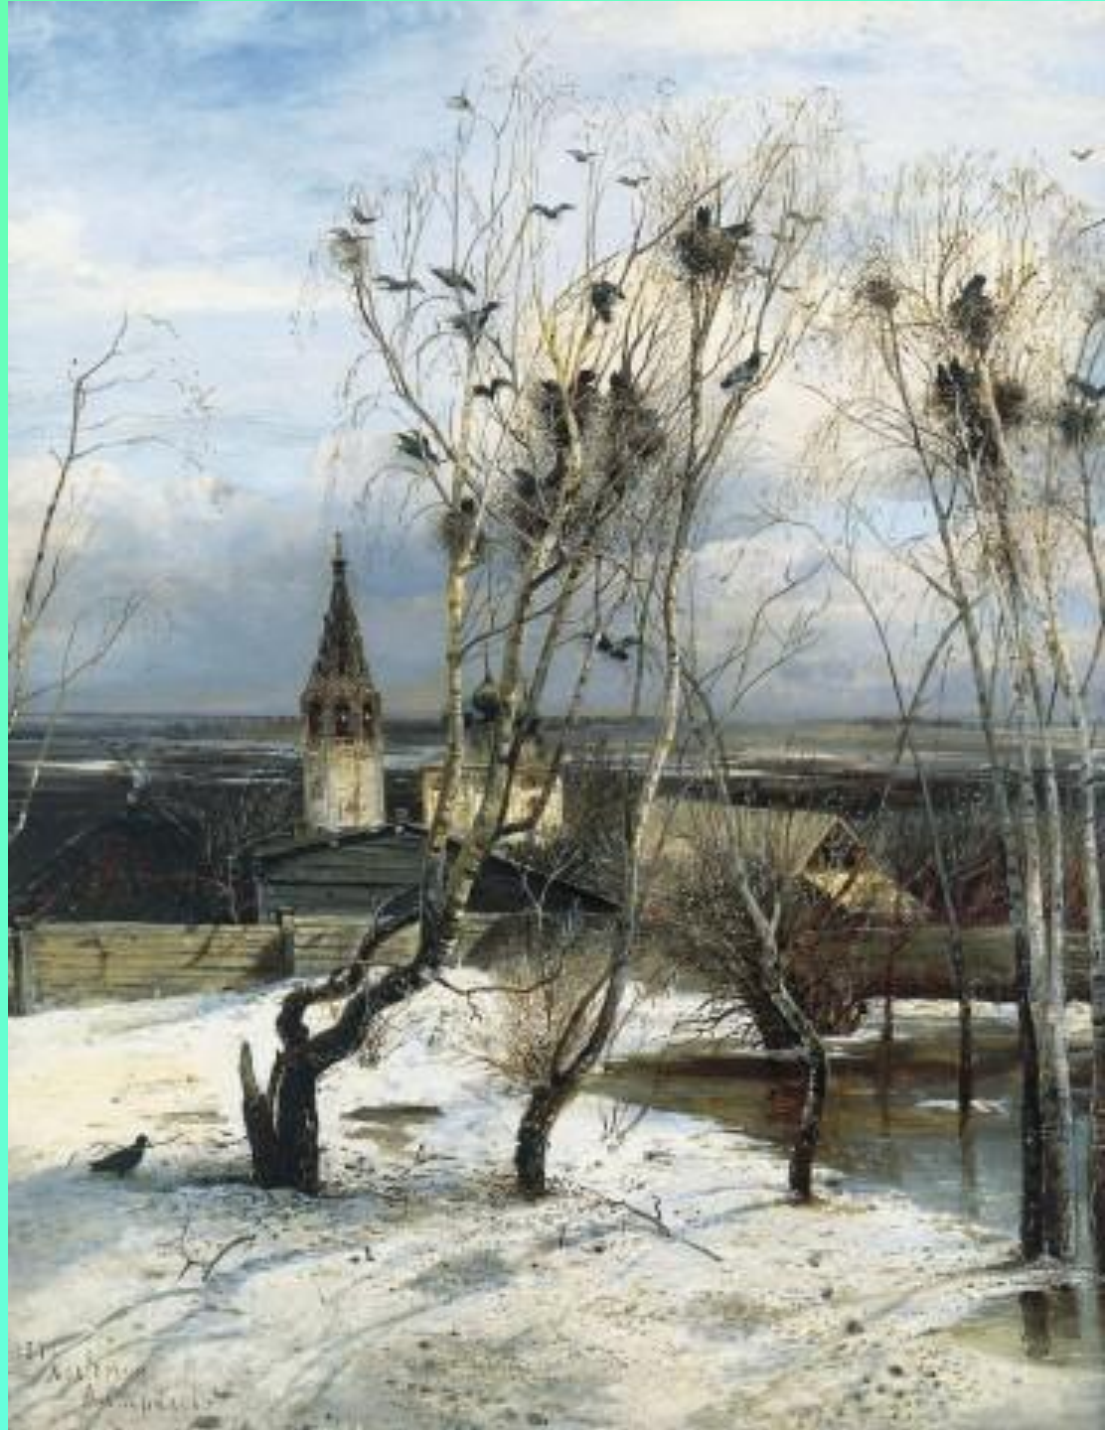

A painting of a winter landscape. In the foreground, several birch trees with white bark and dark, bare branches stand on a snow-covered ground. The snow is rendered in shades of white and light blue, with long, dark shadows cast by the trees. In the background, there are more trees, some with green foliage and others with brown or orange autumn leaves. The sky is a pale, hazy blue. The overall style is impressionistic, with visible brushstrokes and a soft, atmospheric quality.

# Синквейн

**1. ВЕСНА.**

**2. РАННЯЯ, ЗЕЛЕНАЯ.**

**3. РАСТАЯЛ, СВЕТИТ,  
ПОЯВЛЯЮТСЯ.**

**4. СТАЛО ТЕПЛО.**

**5. ПРОБУЖДЕНИЕ.**

**«Грачи  
прилетели»  
Алексей  
Саврасов**

**Исаак  
Левитан  
"Весна.  
Большая  
вода"**