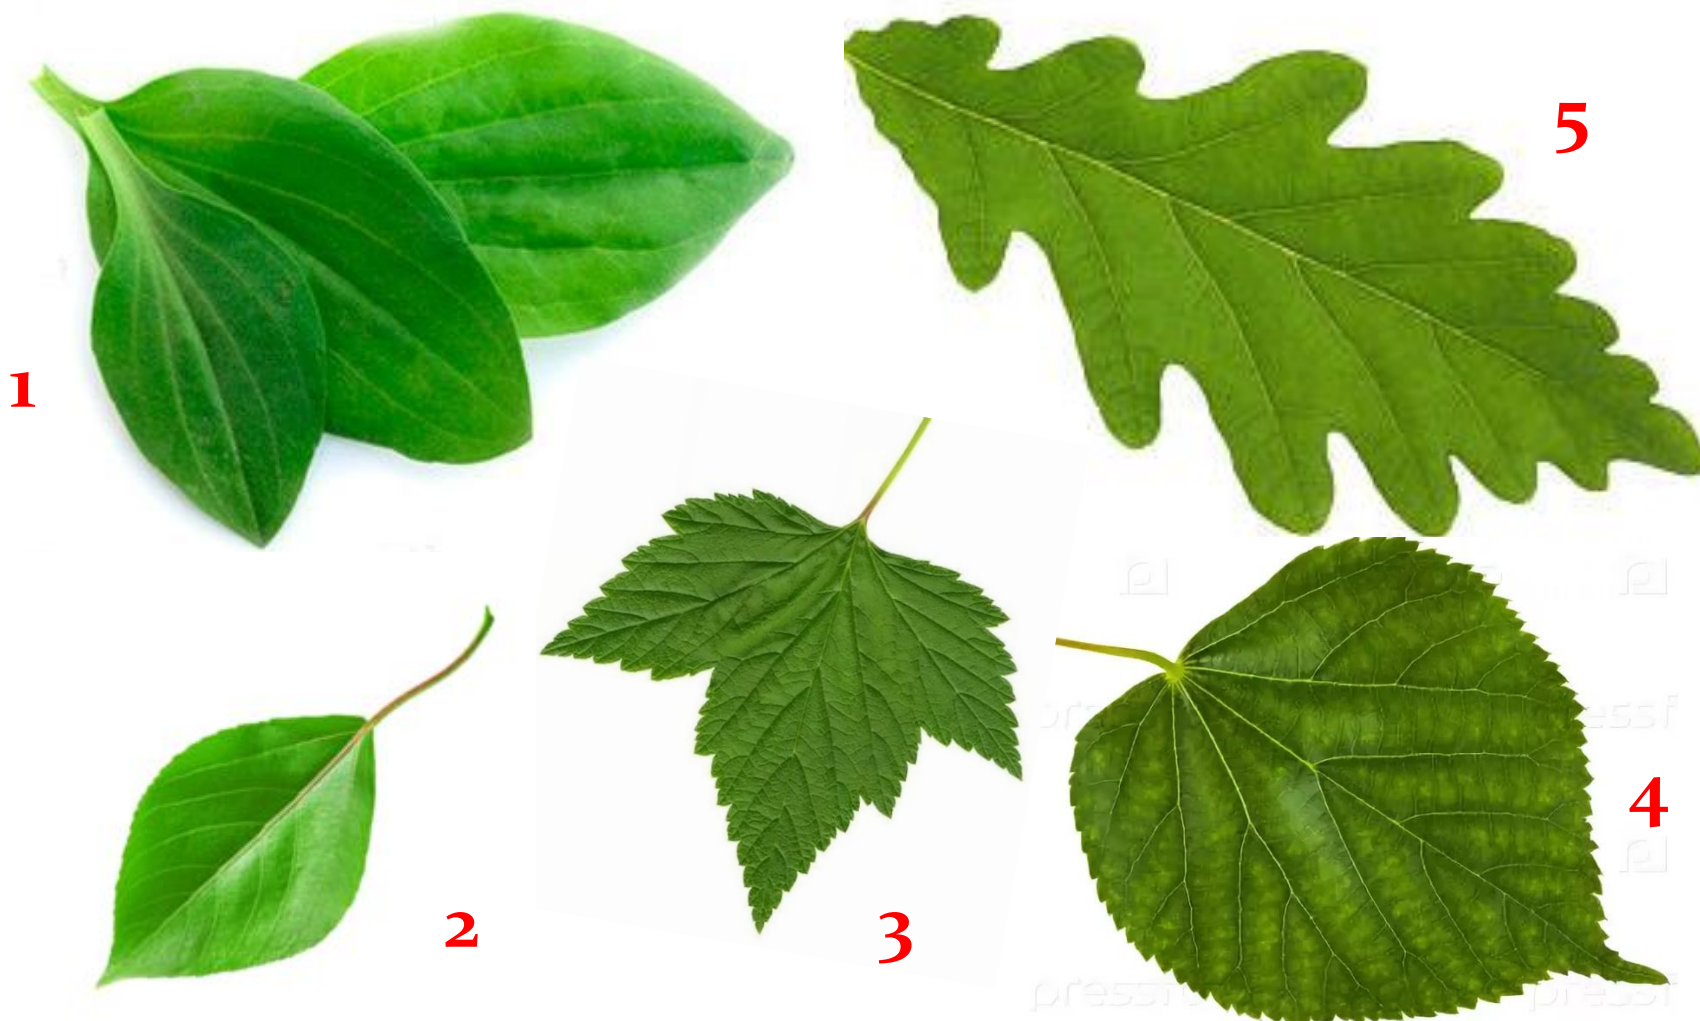

4

Найди один лишний

Спасибо за урок!

The background is a lush, vibrant scene. The top and sides are framed by bright green leaves, some in sharp focus and others blurred. The center features a clear blue sky with a few white, fluffy clouds. At the bottom, a field of pink and white flowers, possibly cosmos, is visible, adding to the overall sense of a bright, sunny day in nature.