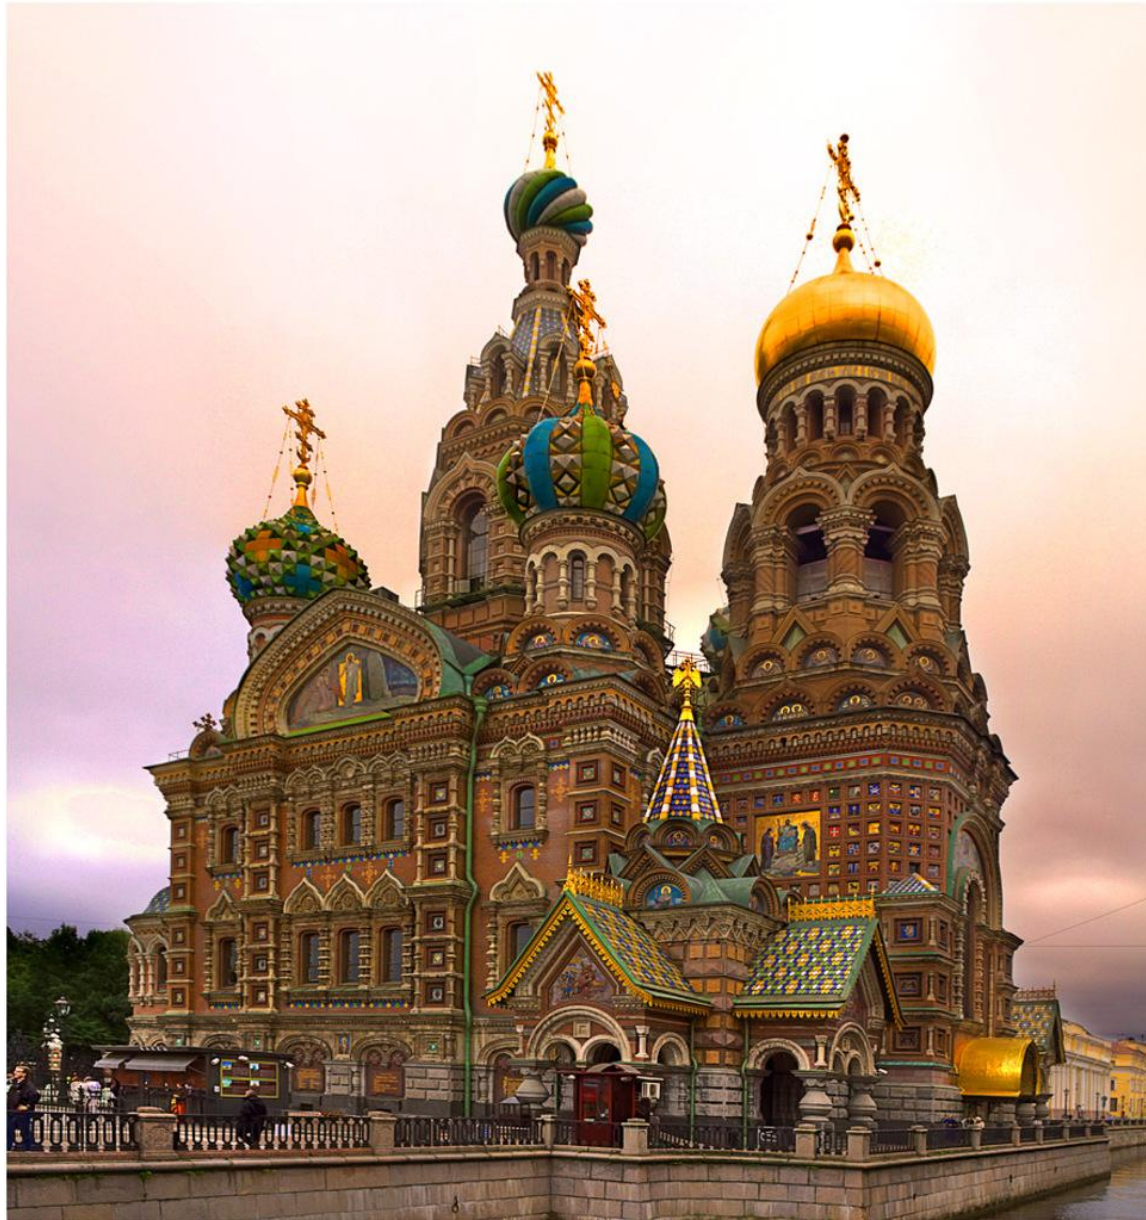

SOME OF THE MOST FAMOUS SIGHTS IN THE WORLD

Try to guess... 😊

The Eiffel Tower, France, Paris 1889

The **Statue of Liberty**

The United States, New York City 1886

The Leaning Tower of Pisa

Italy, Pisa 1360

Christ the Redeemer

Rio de Janeiro, Brazil 1931

Big Ben is the nickname for the Great Bell of the clock ,
Palace of Westminster , London, Great Britain 1859

The Easter Island Statues

monolithic human figures carved by the Rapa Nui people on Easter Island in eastern Polynesia between the years 1250 and 1500 CE

Pyramid of Cheops

the oldest and largest pyramid, Egypt, around 2560 BC.

The Church of the Savior on Spilled Blood
the Cathedral of the Resurrection of Christ 1907

The Taj Mahal

India, Agra, built: 1632-53