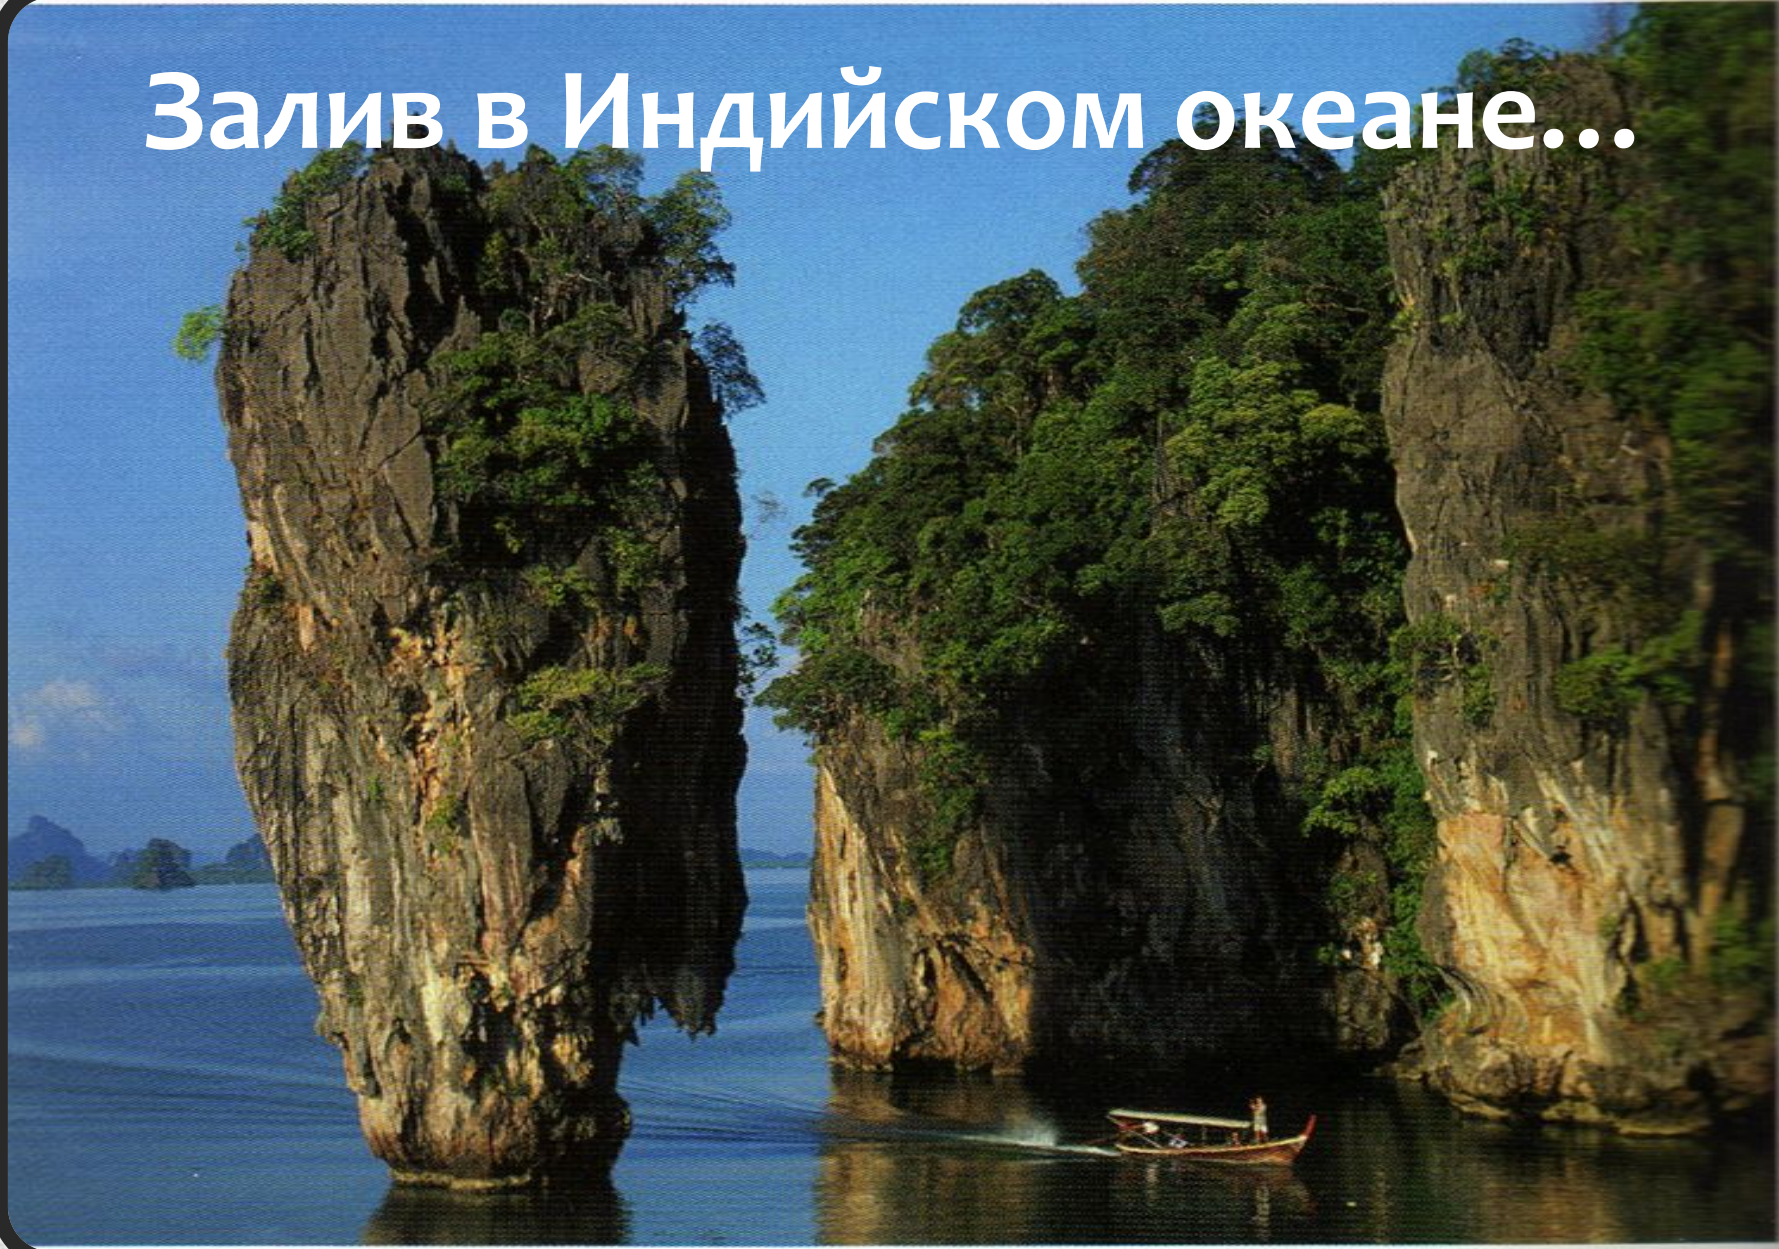

Залив в Индийском океане...