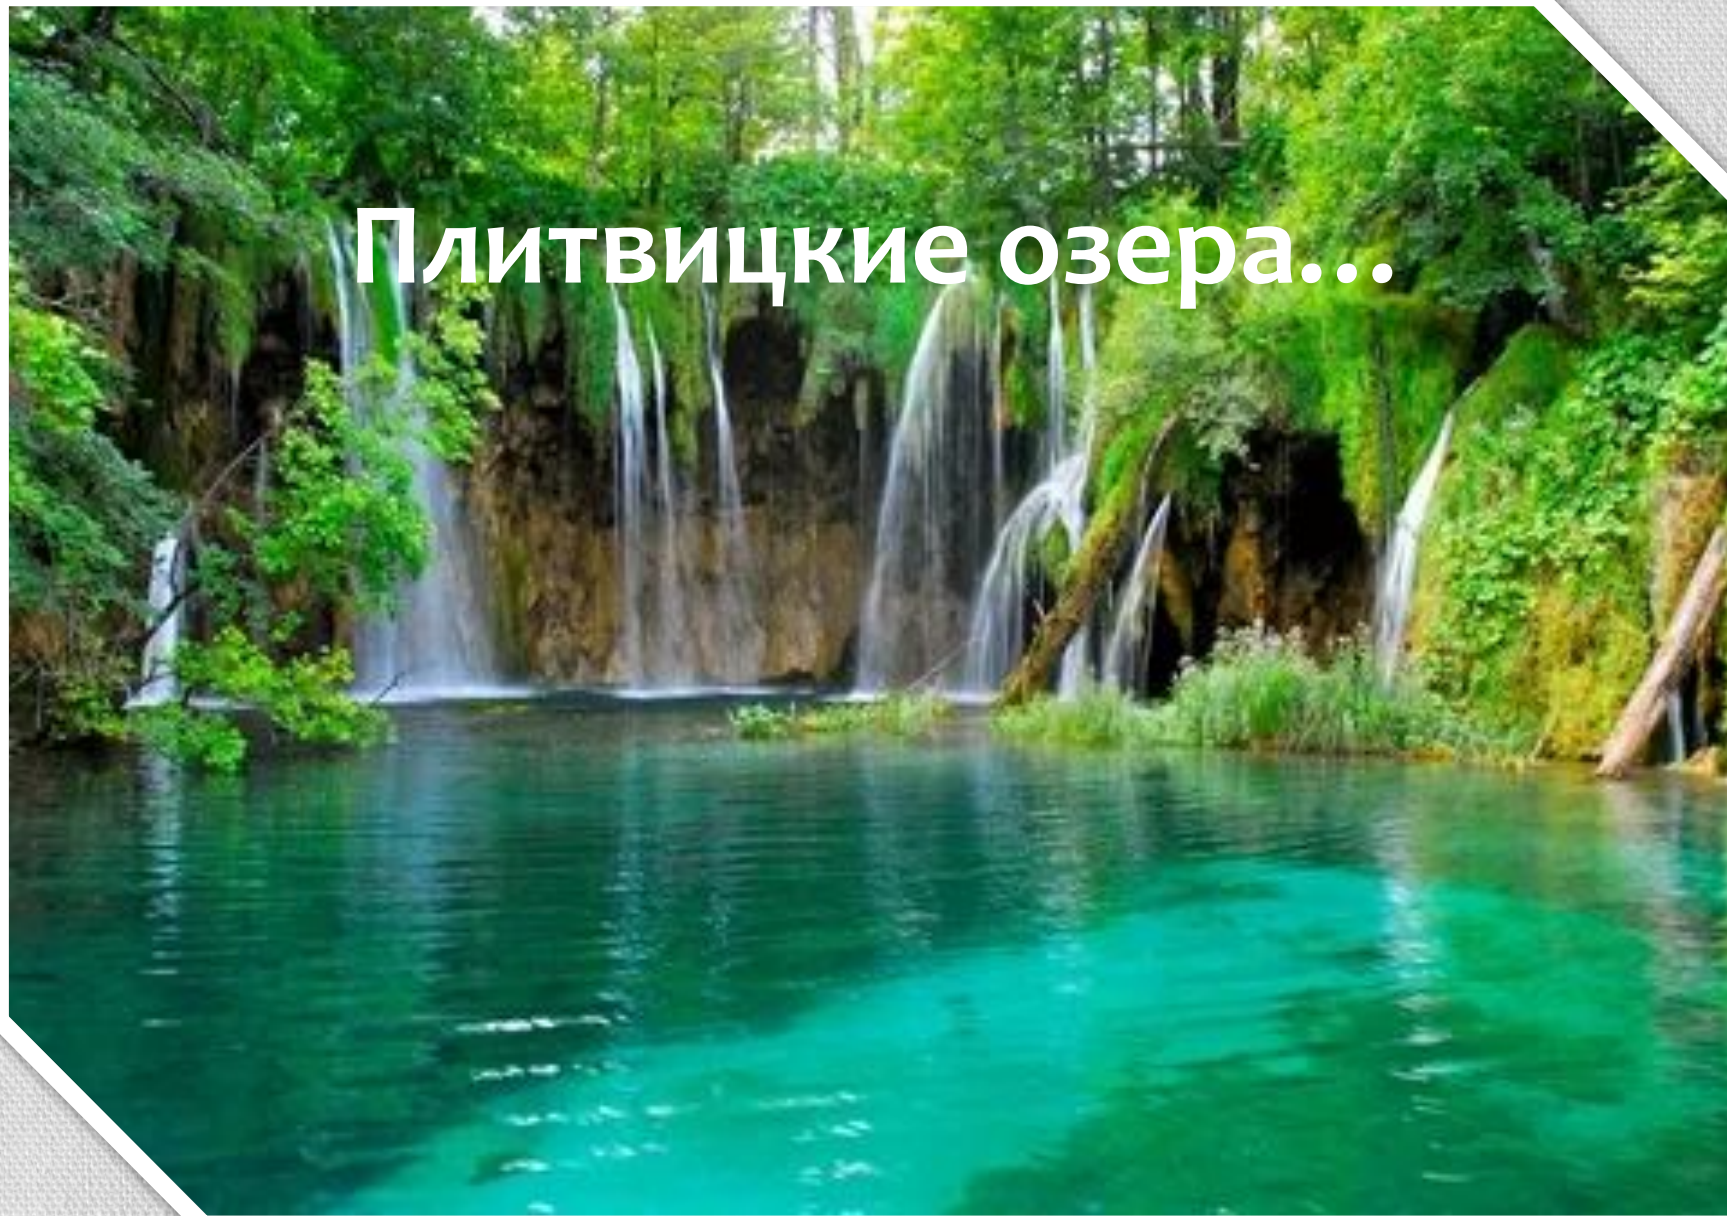

Северное сияние...

Красное небо во время заката Солнца

Залив в Индийском океане...

Южный океан...

ВОЛГА – матушка РОССИИ

РАДУГА...

РАДУГА в ИРЛАНДИИ

Плитвицкие озера...

Вулкан в цветах...

Уголок мира...

Водопады Игуасу

Красивые сады...

Горное озеро...

A tall, narrow rock formation rises from the ocean. At the top, there is a red, rectangular building with a balcony. A staircase is built into the side of the rock, leading up to the building. The rock is covered in some greenery, including a palm tree. The ocean is a clear, light blue, and the sky is a deep blue with some white clouds. The entire scene is framed by a black border.