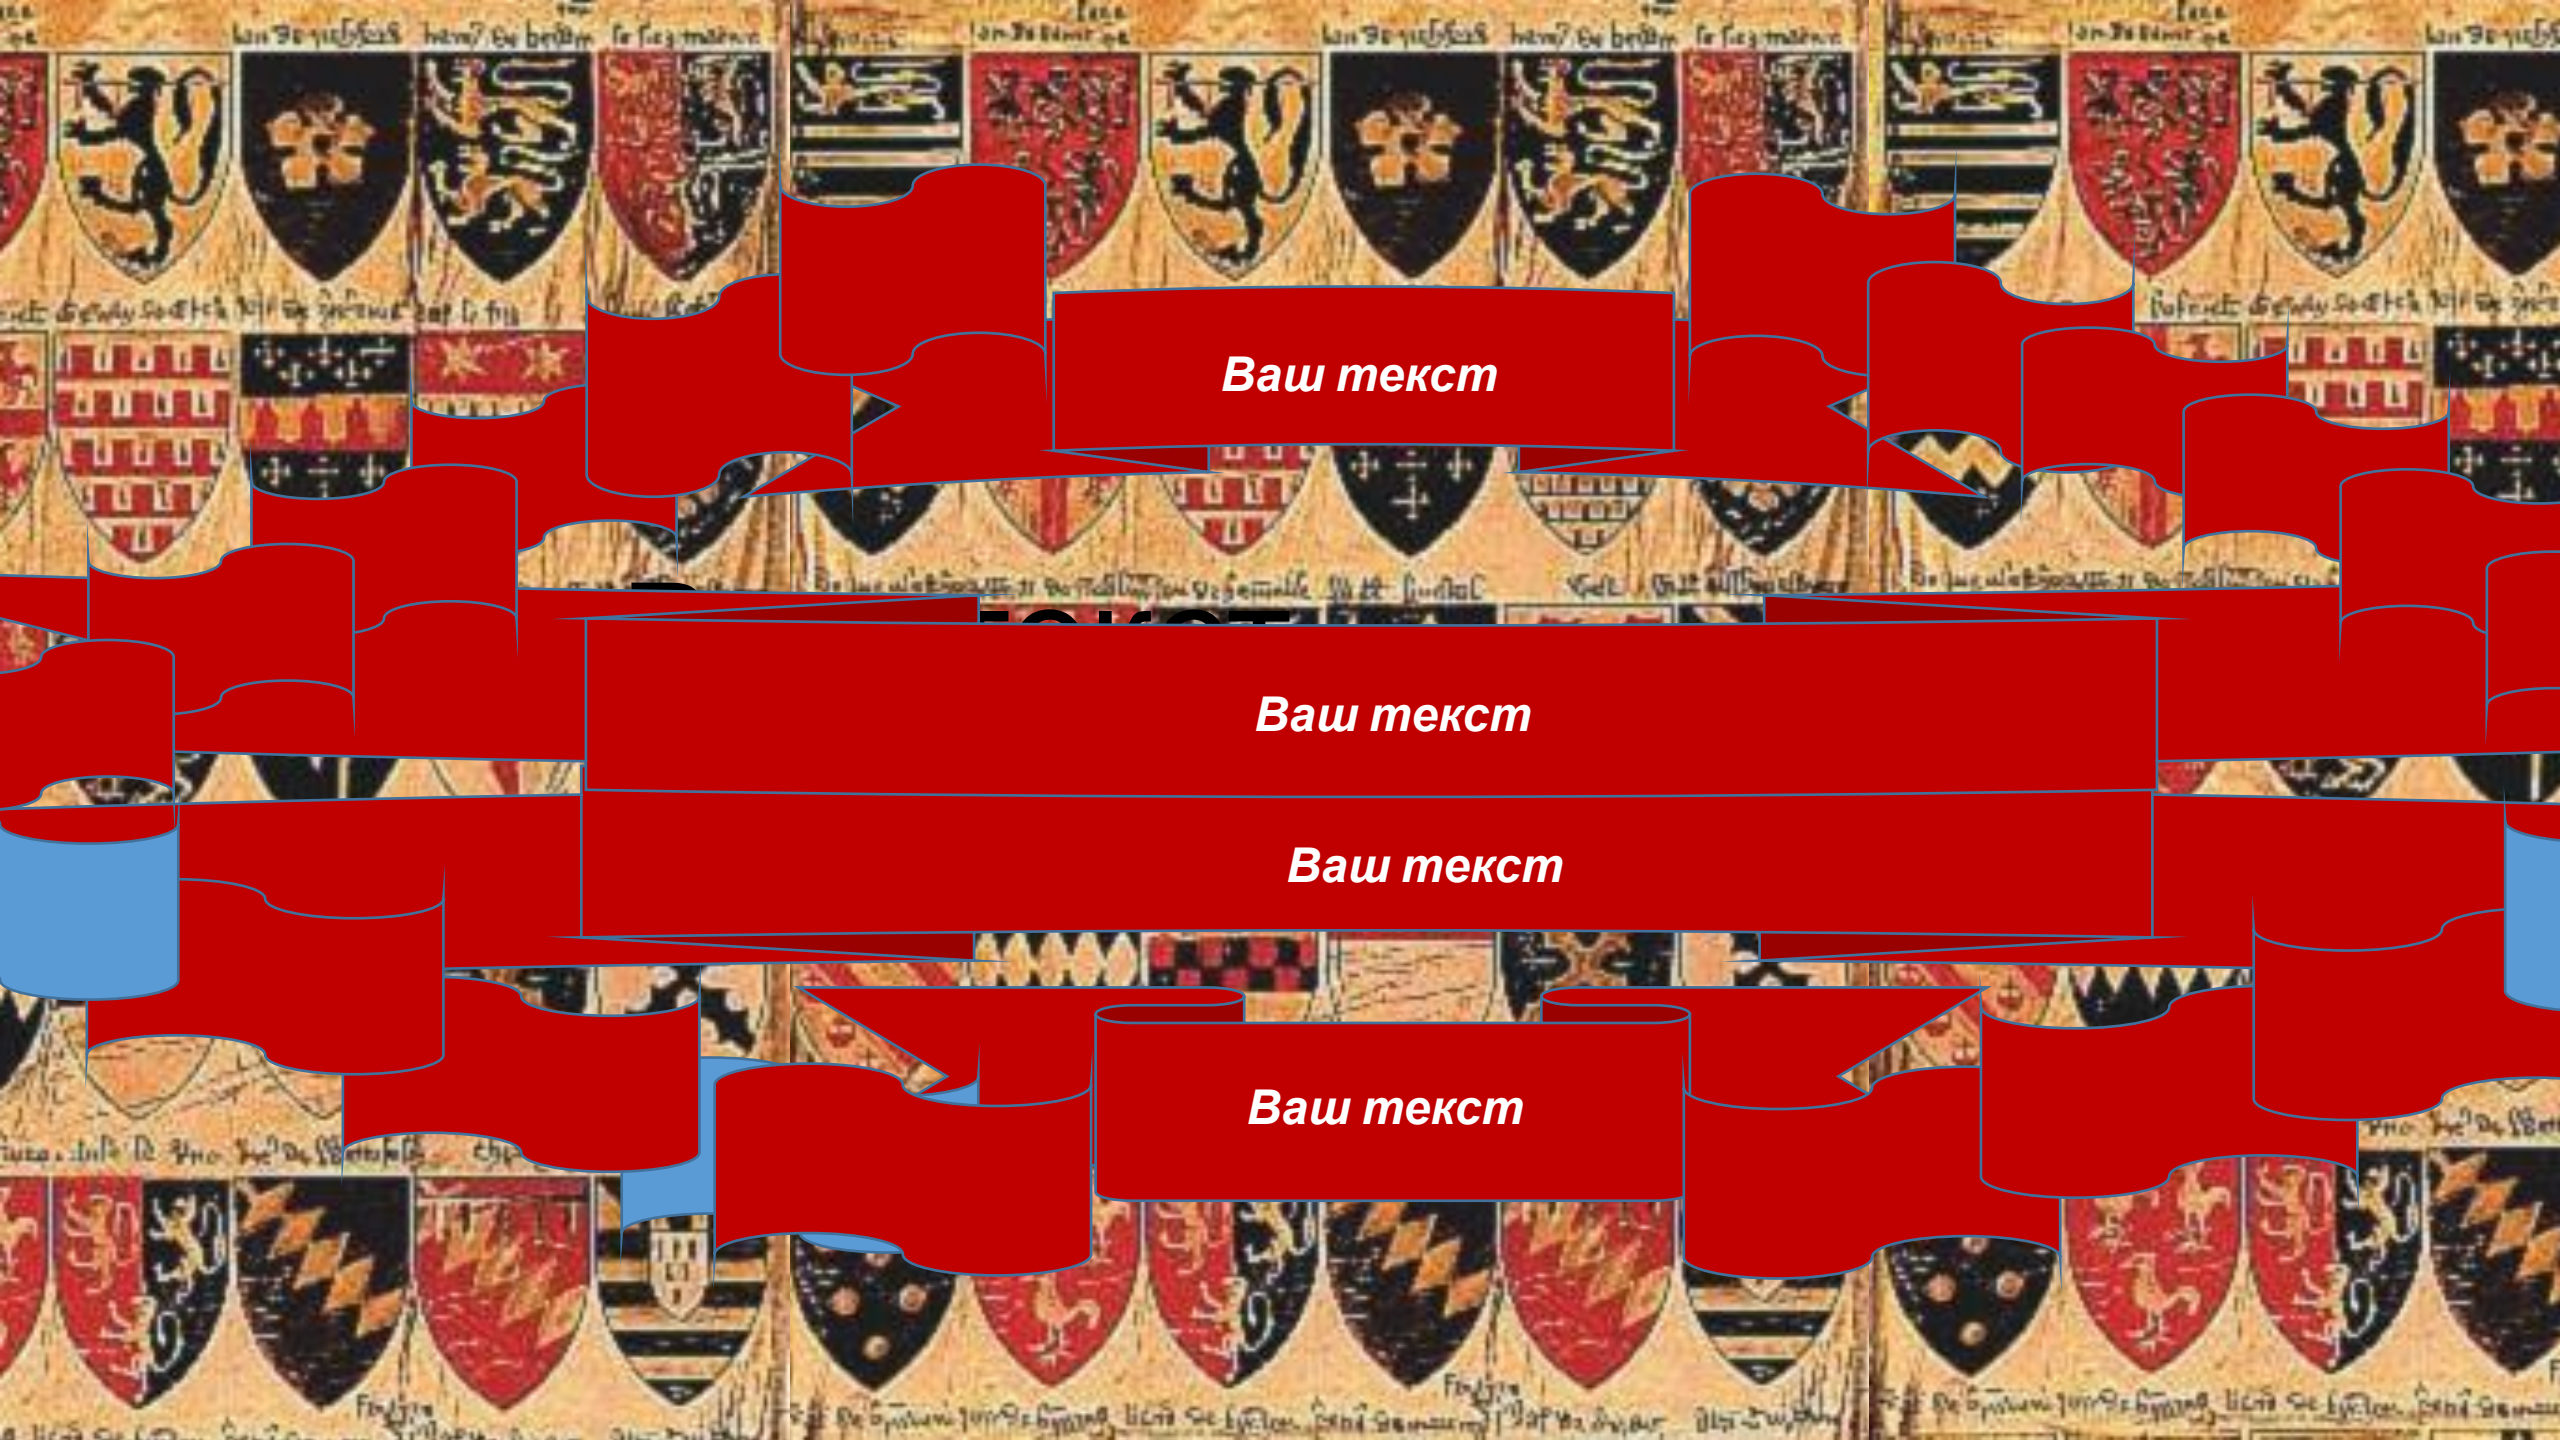

Ваш текст

Ваш текст

Ваш текст

Ваш текст