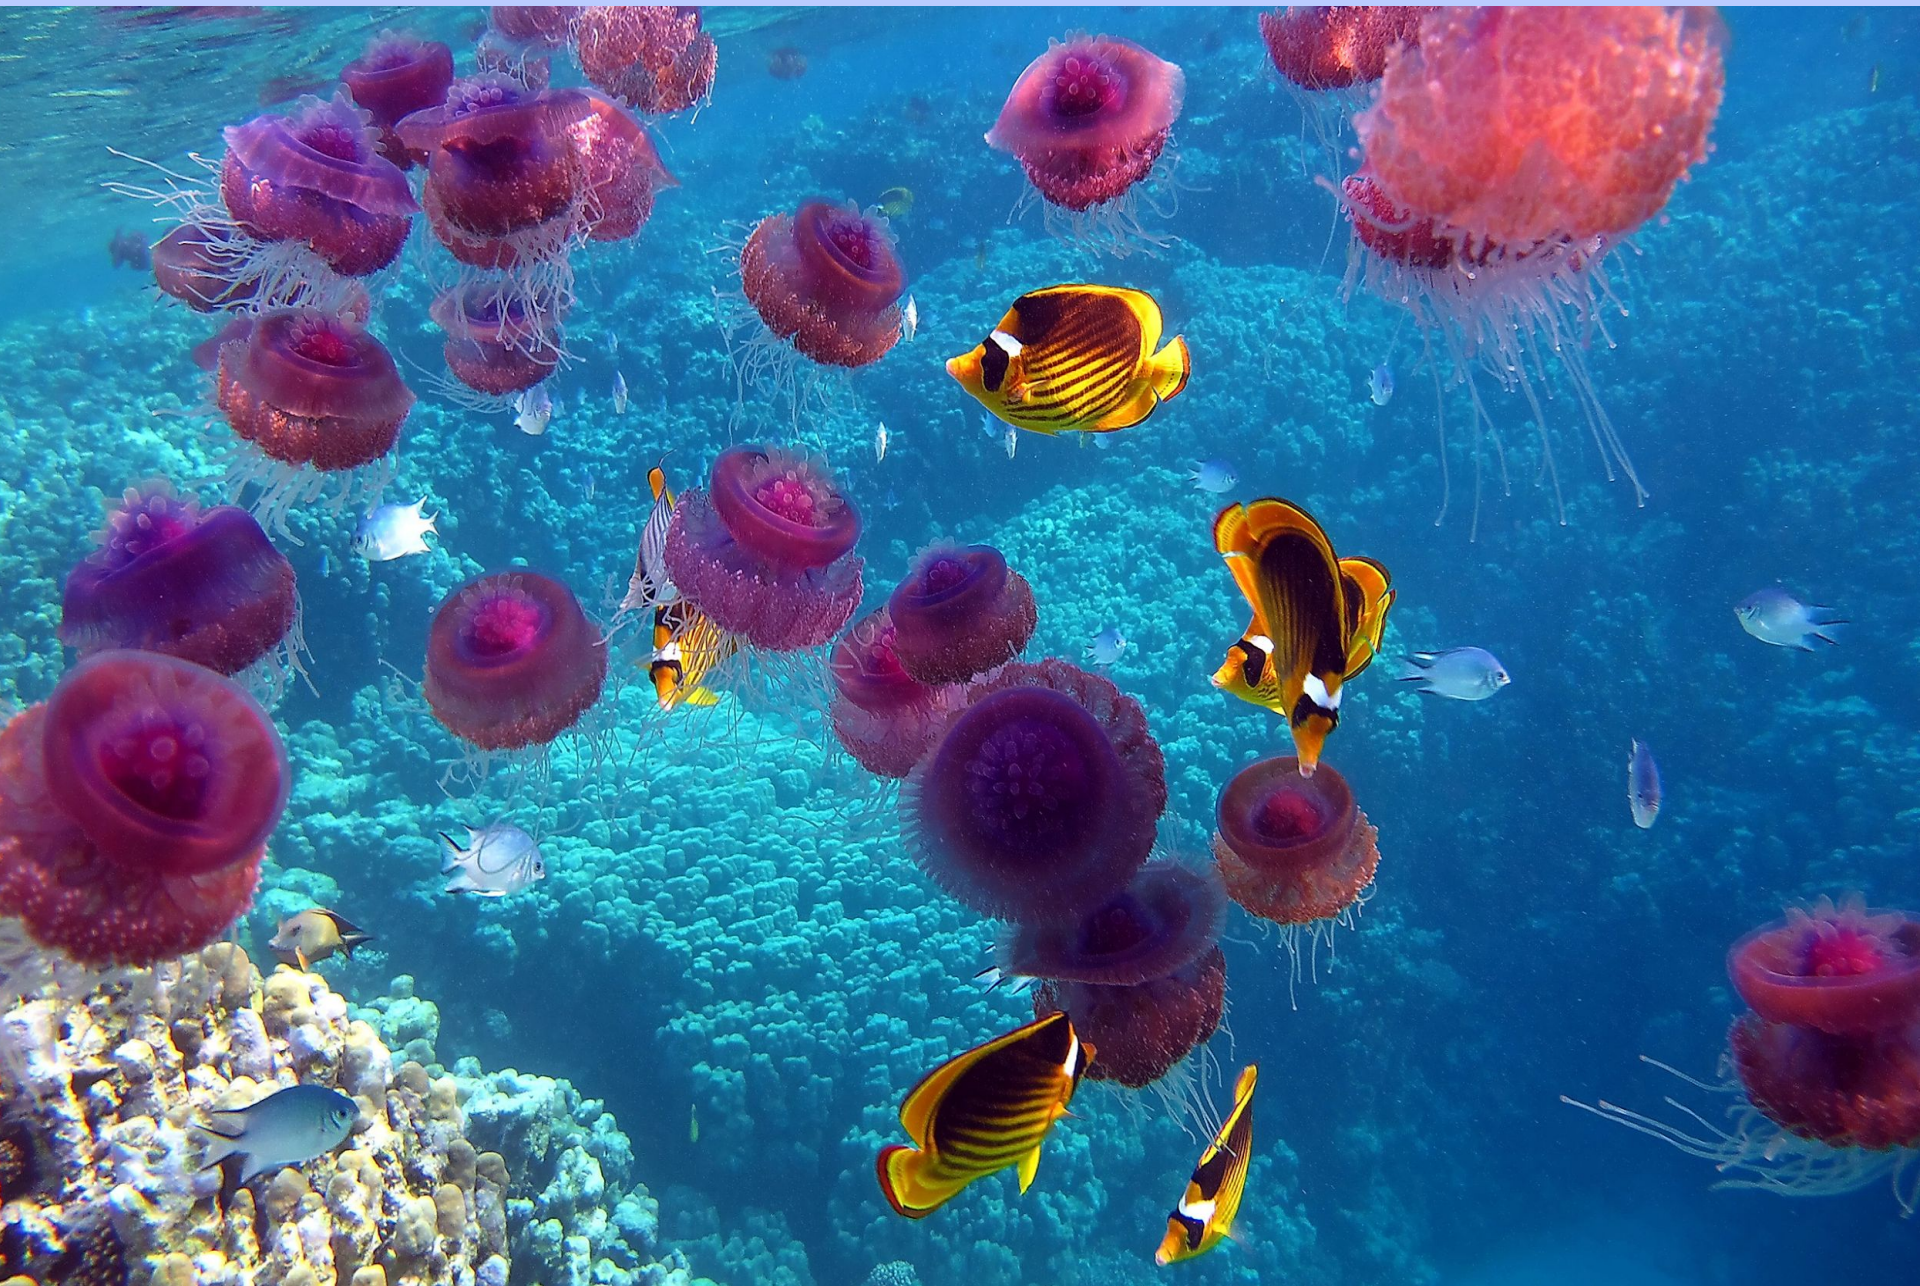

ЭКОЛОГИЧЕСКИЙ СУД

ЭКОЛОГИЧЕСКИЙ СУД

ЭКОЛОГИЧЕСКИЙ СУД

ЭКОЛОГИЧЕСКИЙ СУД

ЭКОЛОГИЧЕСКИЙ СУД

ЭКОЛОГИЧЕСКИЙ СУД

A small, vibrant green globe representing Earth, covered in grass and topped with a single tree. The globe is centered in a circular frame of white, fluffy clouds against a bright blue sky. In the bottom-left corner, a crescent moon is visible. The entire scene is set against a light blue and purple gradient background.