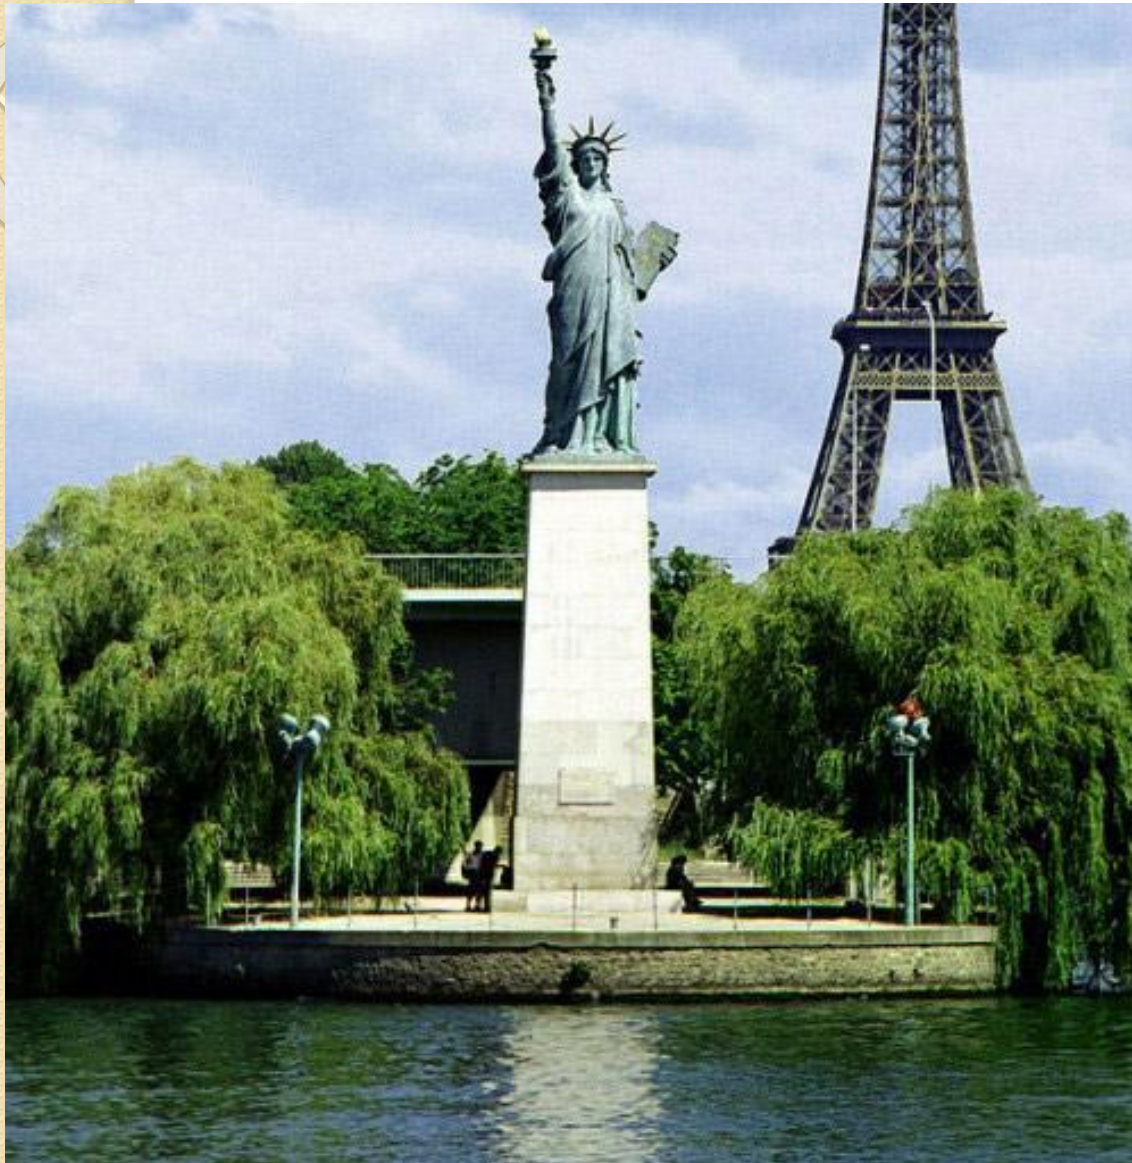

Le théâtre Alexandrinsky

Les théâtres de Saint-Pétersbourg

Faisons une excursion à travers Paris

A stone gargoyle statue, likely from a Gothic cathedral, is shown in profile, looking out over a dense urban landscape. The statue is positioned on the left side of the frame, with its head and front legs visible. The background shows a vast city with numerous buildings, streets, and a river or canal winding through it. The sky is a pale, hazy blue. The text "Présentez votre curiosité." is overlaid on the right side of the image in a black, handwritten-style font.

Présentez
votre
curiosité.

La Sorbonne

**La statue
de la
Liberté**

Le Sacré-Cœur

La Grande Arche de la Défense

La Géode

Le Bois de Boulogne

Le Panthéon