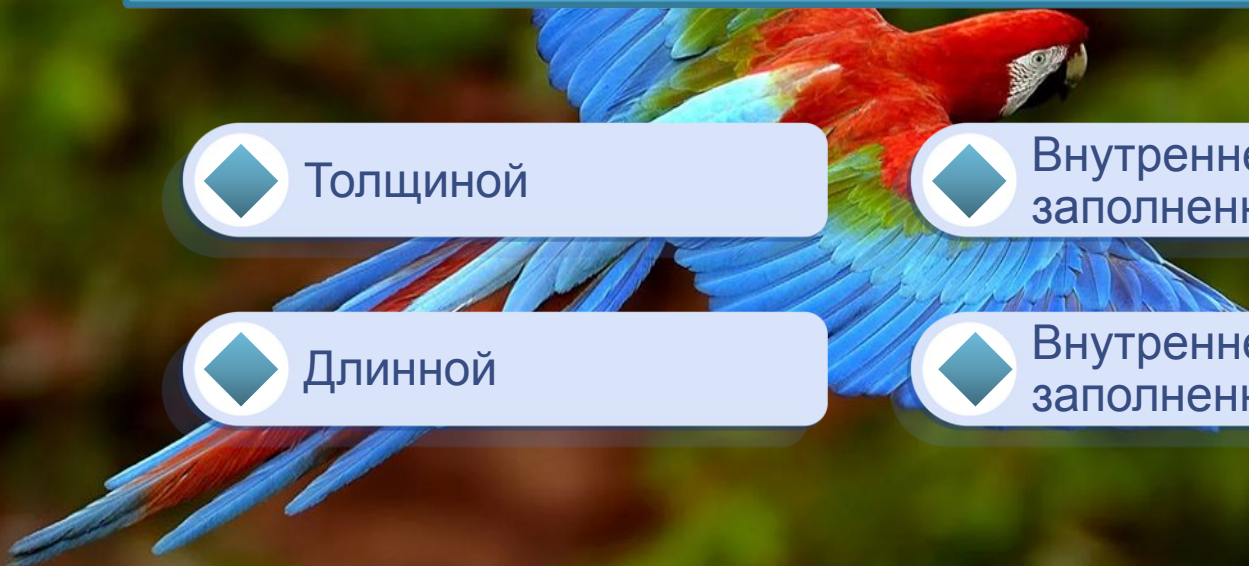

Кости скелета птиц отличаются от костей других животных

◆ Толщиной

◆ Внутренней полостью, заполненной жиром

◆ Длинной

◆ Внутренней полостью, заполненной воздухом