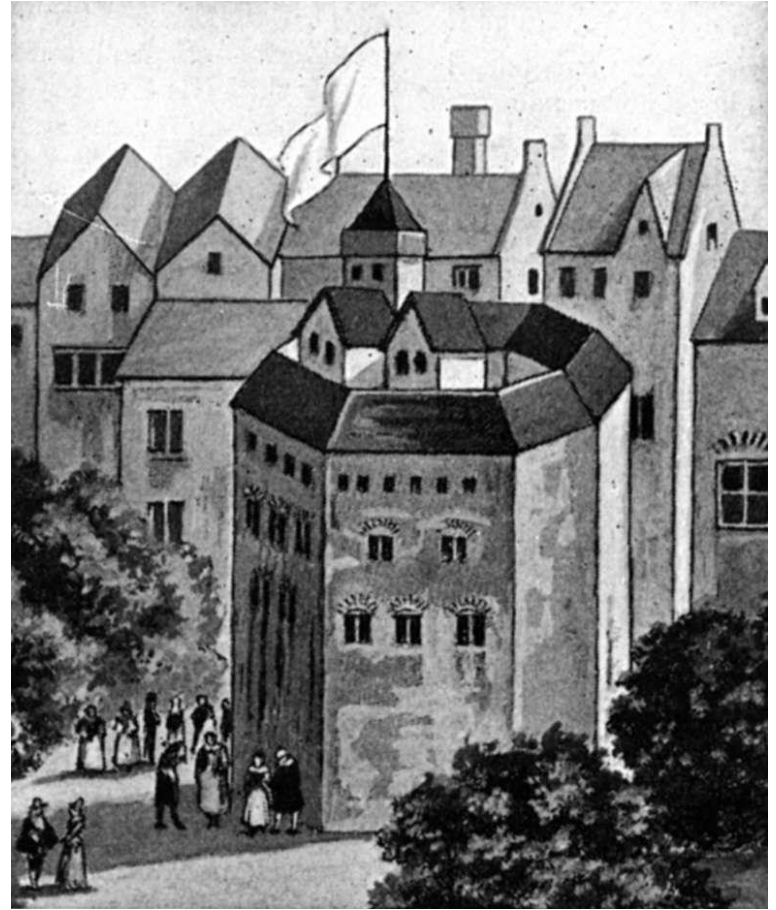

**“The whole world - theatre,
and the people in it - the actors”.**
William Shakespeare

The Great Bard

- William Shakespeare was born 23rd April in 1564. He lived in Stratford - upon - Avon, small but busy town in central England.

The house where Shakespeare was born

Shakespeare's family

- He married at the age of 18.
- He and his wife Anne had three children, two girls and a boy.

Acting Career

The Globe

- In 1598 Shakespeare's company of actors had a serious problem with renting the building.
- They built the theatre in just 28 days and called it The Globe.

Fortune of The Globe

- In 1613 during a performance The Globe caught fire, which destroyed it.
- They rebuilt it but soon the Puritans closed the theatre and destroyed it again.

Shakespeare's works

Romeo and Juliet

The Tempest

Last Years

- He spent his last years in Stratford.

The monument to Shakespeare in Stratford