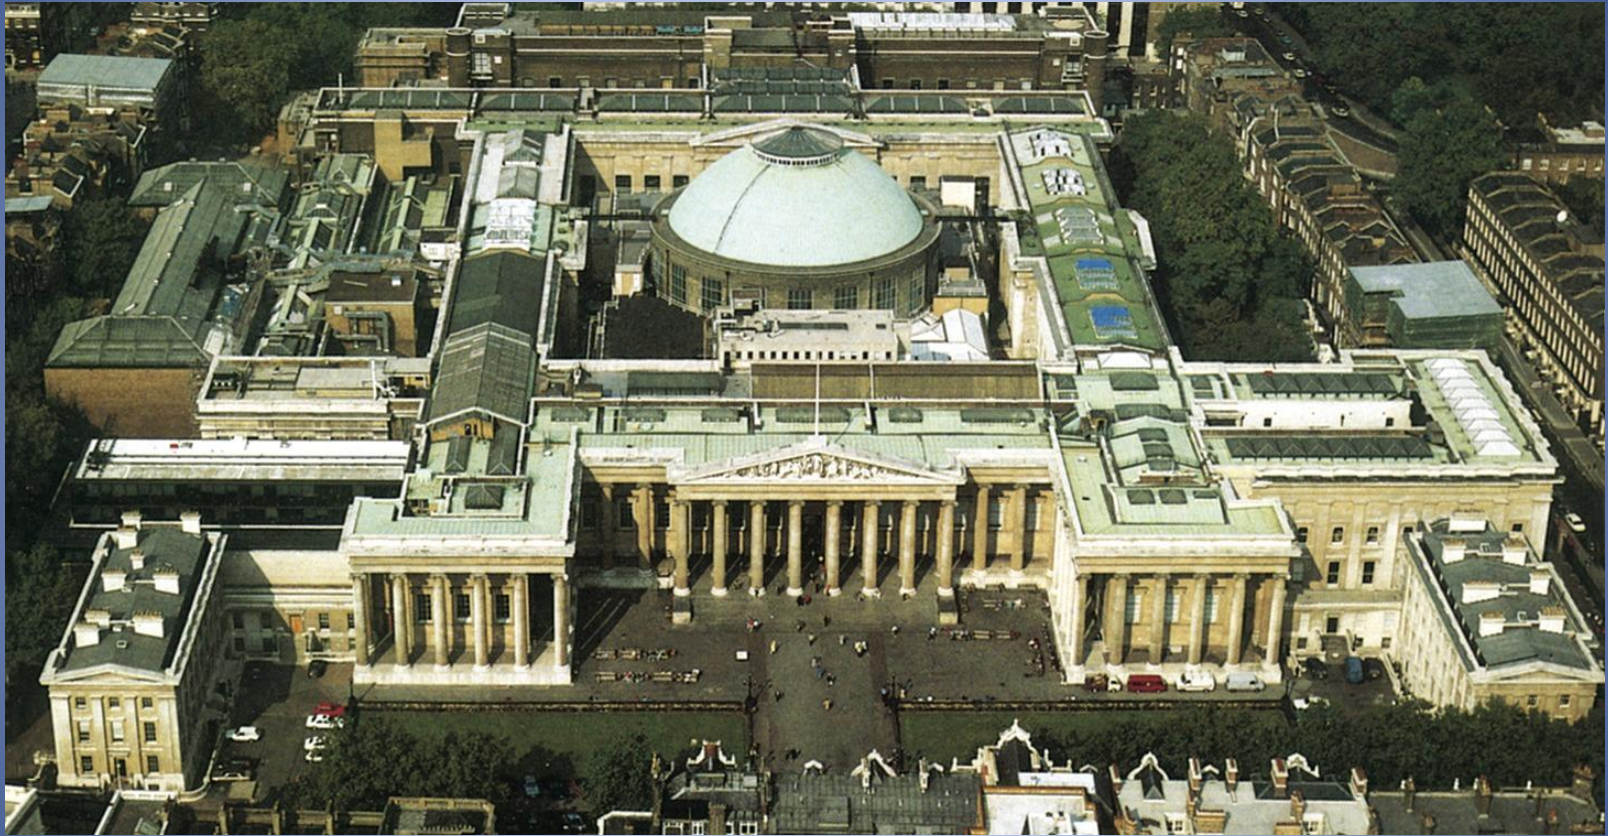

LONDON BUS

BIG BEN

NATURAL HISTORY MUSEUM

©damiano moretti - www.brandituptravel.com

THE BRITISH MUSEUM

BUCKINGHAM PALACE

TOWER BRIDGE

LONDON EYE