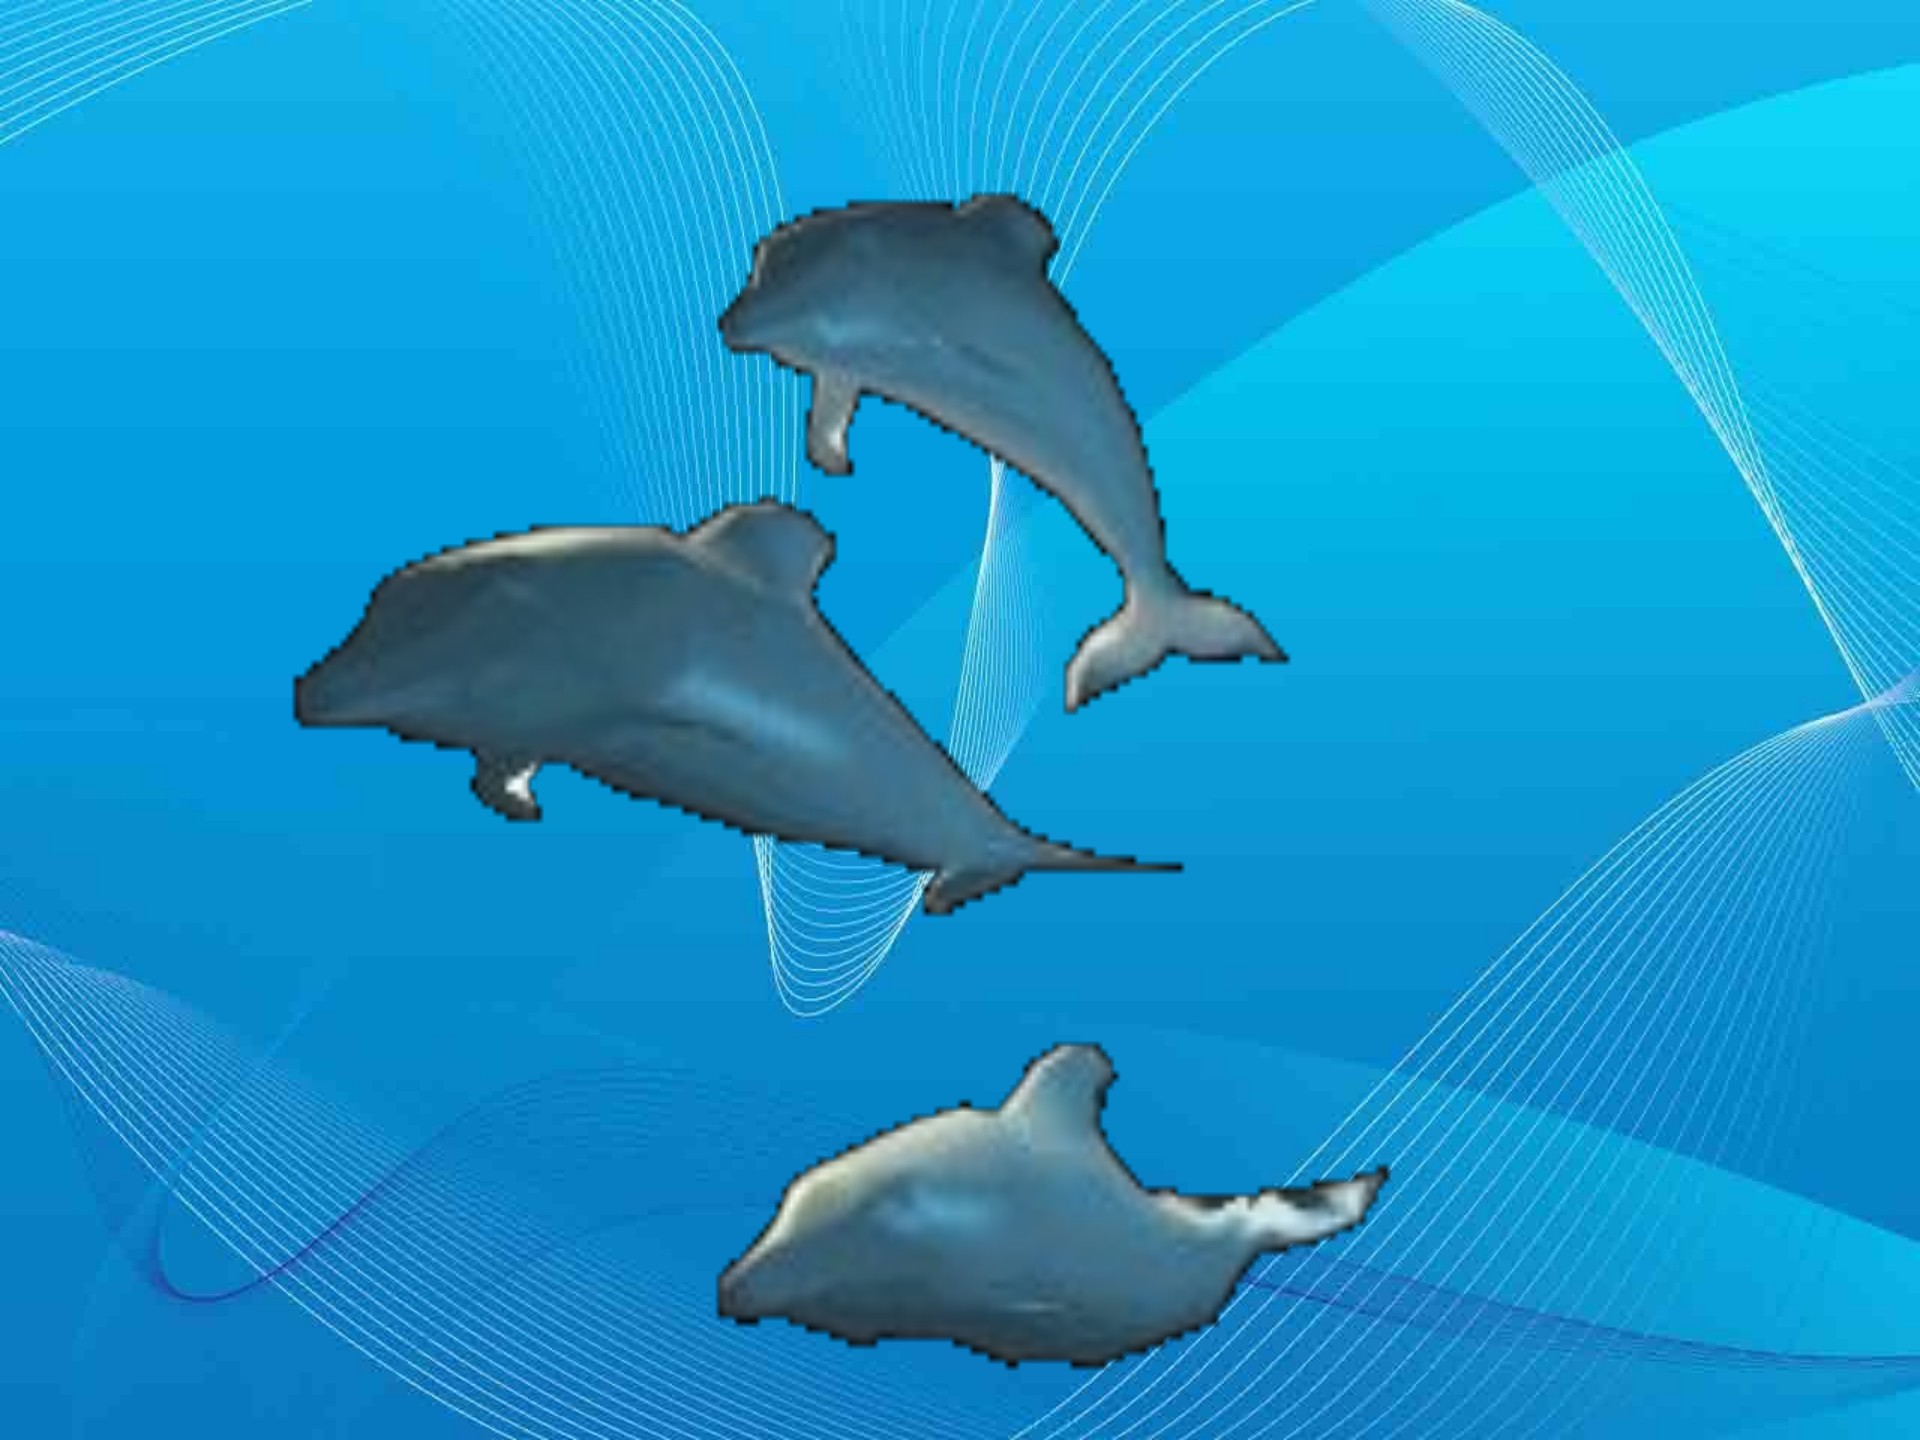

Клуб «Любителей природы»

В бассейне любит он нырять,
И ловкостью нас покорять.
Блестящий, гладкий, как графин,
Спаситель в море наш...

1,7 кг

1,5 кг

The background is a solid light blue color. Overlaid on this are several sets of thin, white, wavy lines that create a sense of motion and depth. These lines are arranged in a way that suggests a three-dimensional space, with some lines appearing to curve and sweep across the frame. The overall effect is clean, modern, and artistic.

На дне, где тихо и темно
Лежит усатое бревно

C O M

H

The background is a solid light blue color with several white, wavy, ribbon-like lines that flow across the frame, creating a sense of movement and depth. The lines are composed of many thin, parallel white lines that together form a thicker, more defined shape.

Через море-океан
Плывет чудо-великан,
А ус во рту прячет

С О М

К И Т

Н

The background is a solid blue color with several white, wavy, line-art patterns that resemble sound waves or stylized ocean waves. These patterns are layered and create a sense of depth and movement.

Игра-лабиринт «Охота на рыбу»

The background is a solid light blue color. Overlaid on this are several sets of thin, white, wavy lines that create a sense of motion and depth. These lines are arranged in a way that suggests a three-dimensional space, with some lines appearing to curve away from the viewer and others appearing to curve towards them. The overall effect is a clean, modern, and dynamic aesthetic.