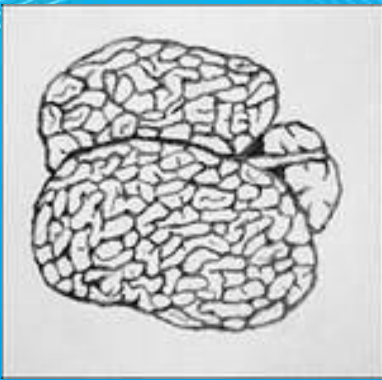

Клуб «Любителей природы»

В бассейне любит он нырять,
И ловкостью нас покорять.
Блестящий, гладкий, как графин,
Спаситель в море наш...

1,7 кг

1,5 кг

The background is a solid light blue color. Overlaid on this are several sets of thin, white, wavy lines that create a sense of motion and depth. These lines are arranged in a way that suggests a three-dimensional space, with some lines appearing to curve and sweep across the frame. The overall effect is clean, modern, and artistic.

На дне, где тихо и темно
Лежит усатое бревно

C O M

H

The background is a solid light blue color with several white, wavy, ribbon-like lines that flow across the frame, creating a sense of movement and depth. The lines are composed of many thin, parallel white lines that together form a thicker, more defined shape.

Через море-океан
Плывет чудо-великан,
А ус во рту прячет

С О М

К И Т

Н

The background is a solid blue color with several white, wavy, line-art patterns that resemble sound waves or stylized ocean waves. These patterns are layered and create a sense of depth and movement.

В тишине морских глубин
Смело плавает...

С О М

К И Т

Д Е Л Ь Ф И Н

Н

The background is a solid blue color with several white, wavy, ribbon-like lines that flow across the frame, creating a sense of movement and depth. The lines are composed of many thin, parallel white lines that together form a thicker, more defined shape.