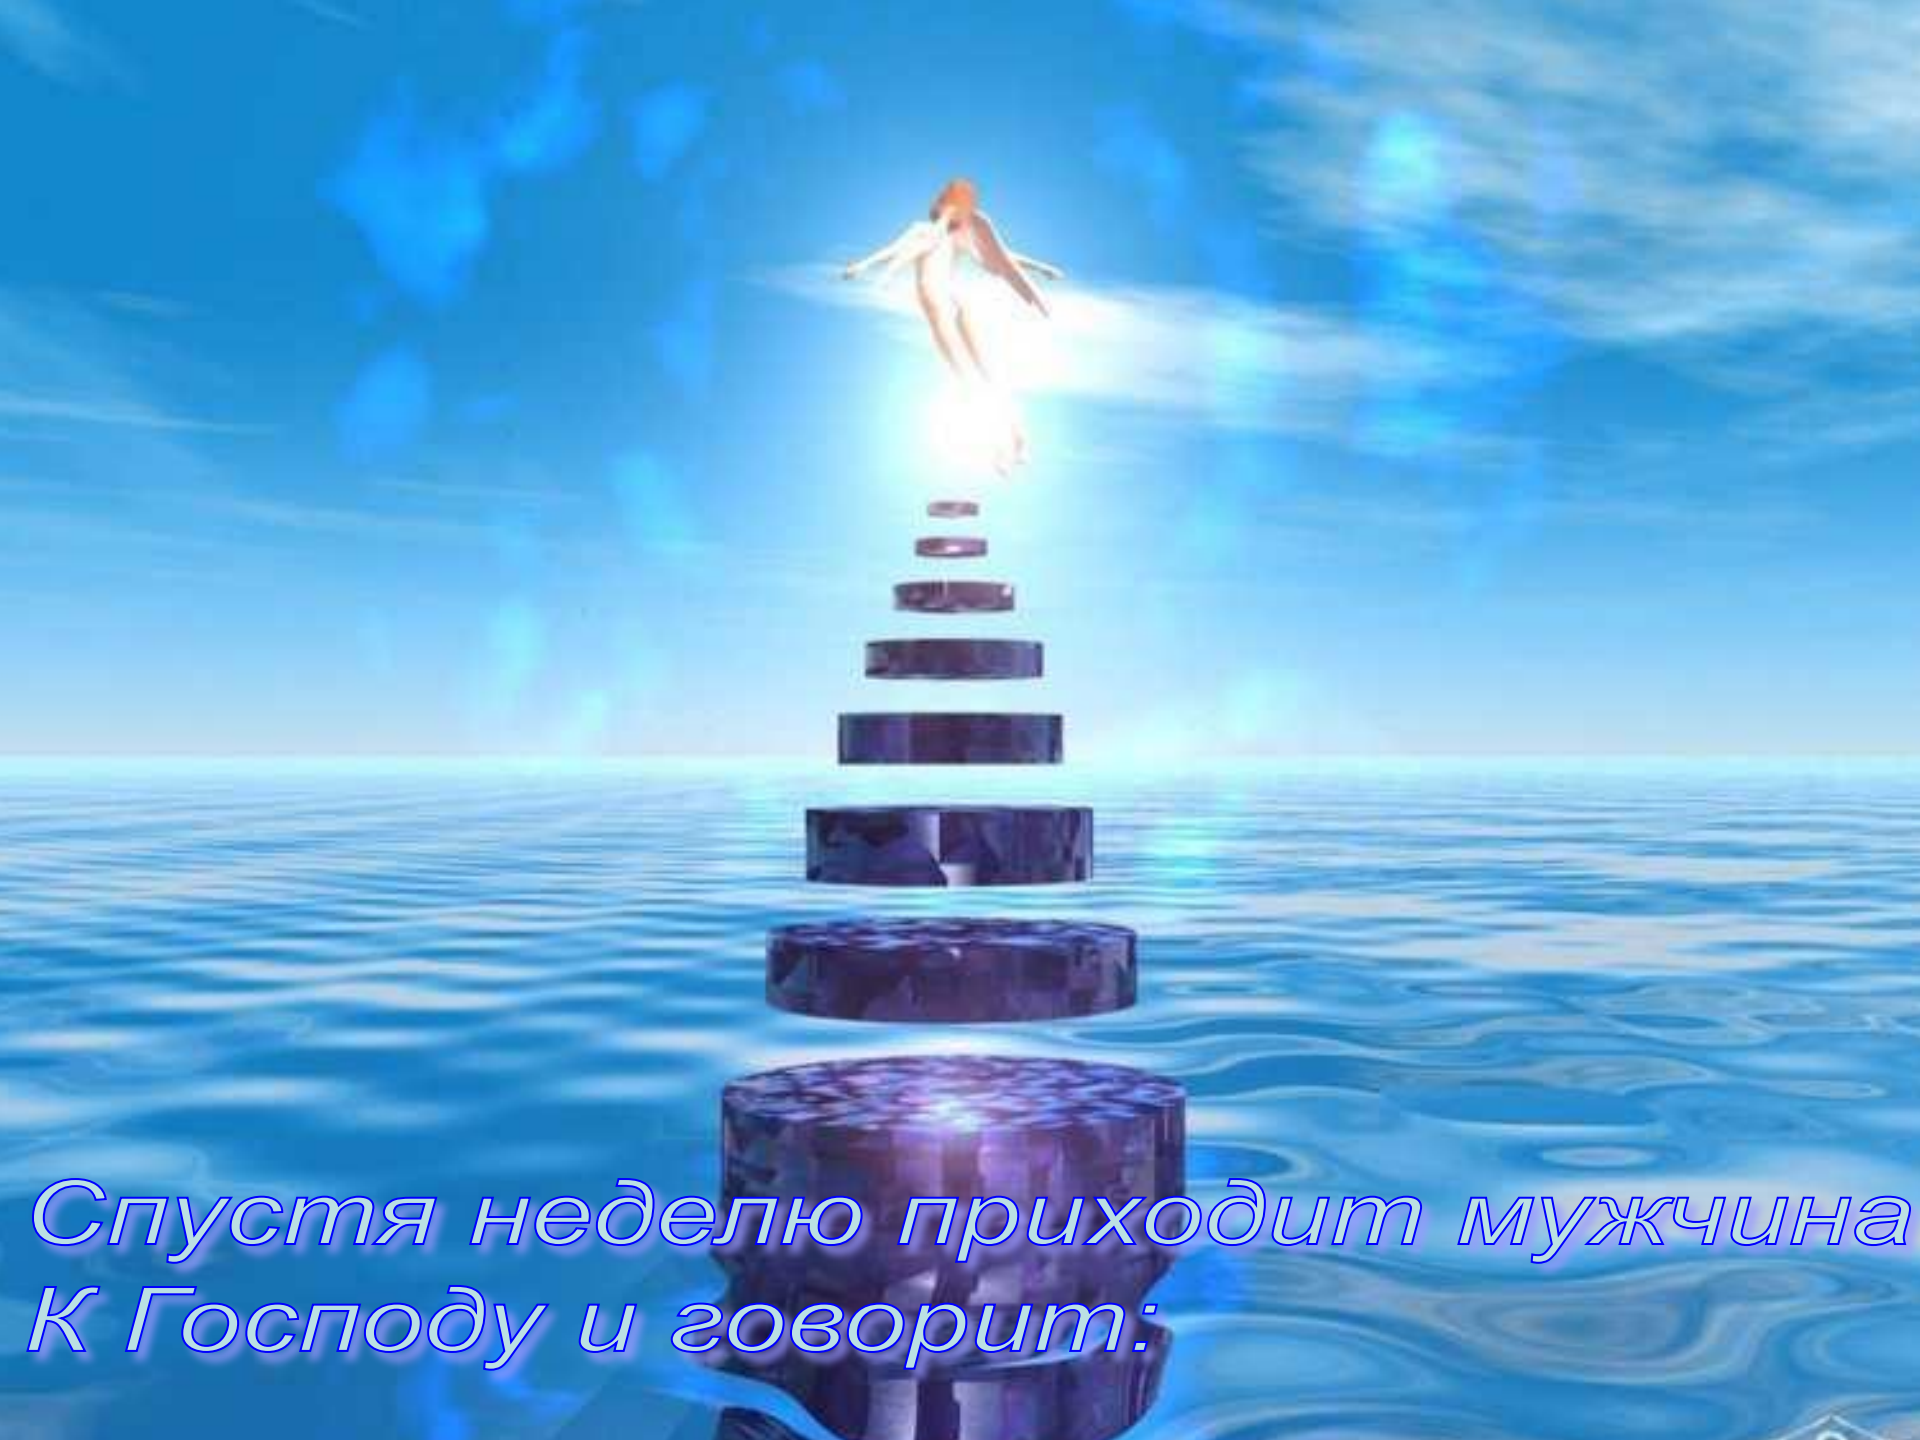

*Спустя неделю приходит мужчина
К Господу и говорит:*