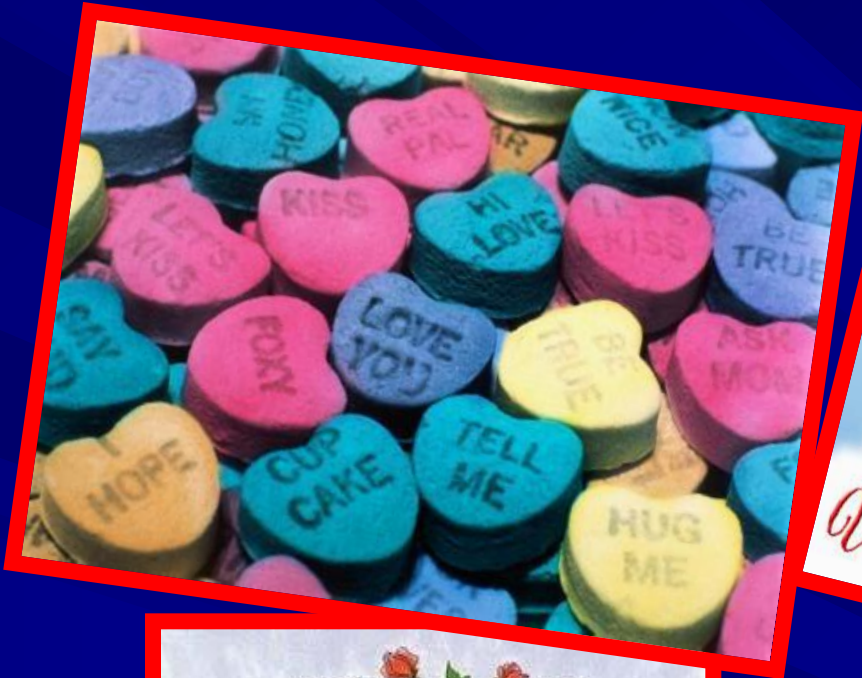

Saint Valentine's Day

This presentation is made by a pupil of the 7th form
Simatchkova Vika

**Saint Valentine's Day is on the 14th of February.
It is the traditional day of lovers.**

In early times people believed that on this day birds choose their mates.

More than two centuries ago people began to send pretty Valentine cards.

Nowadays there are a lot of different cards for this celebration in Britain.

The most popular Valentine's cards are humorous.

A red rose is a sign of romantic love.

*Be my Valentine
just one more time!*

On Valentine's Day people give each other red roses or chocolates in red boxes that look like hearts.

I wish you happy Valentine's Day!