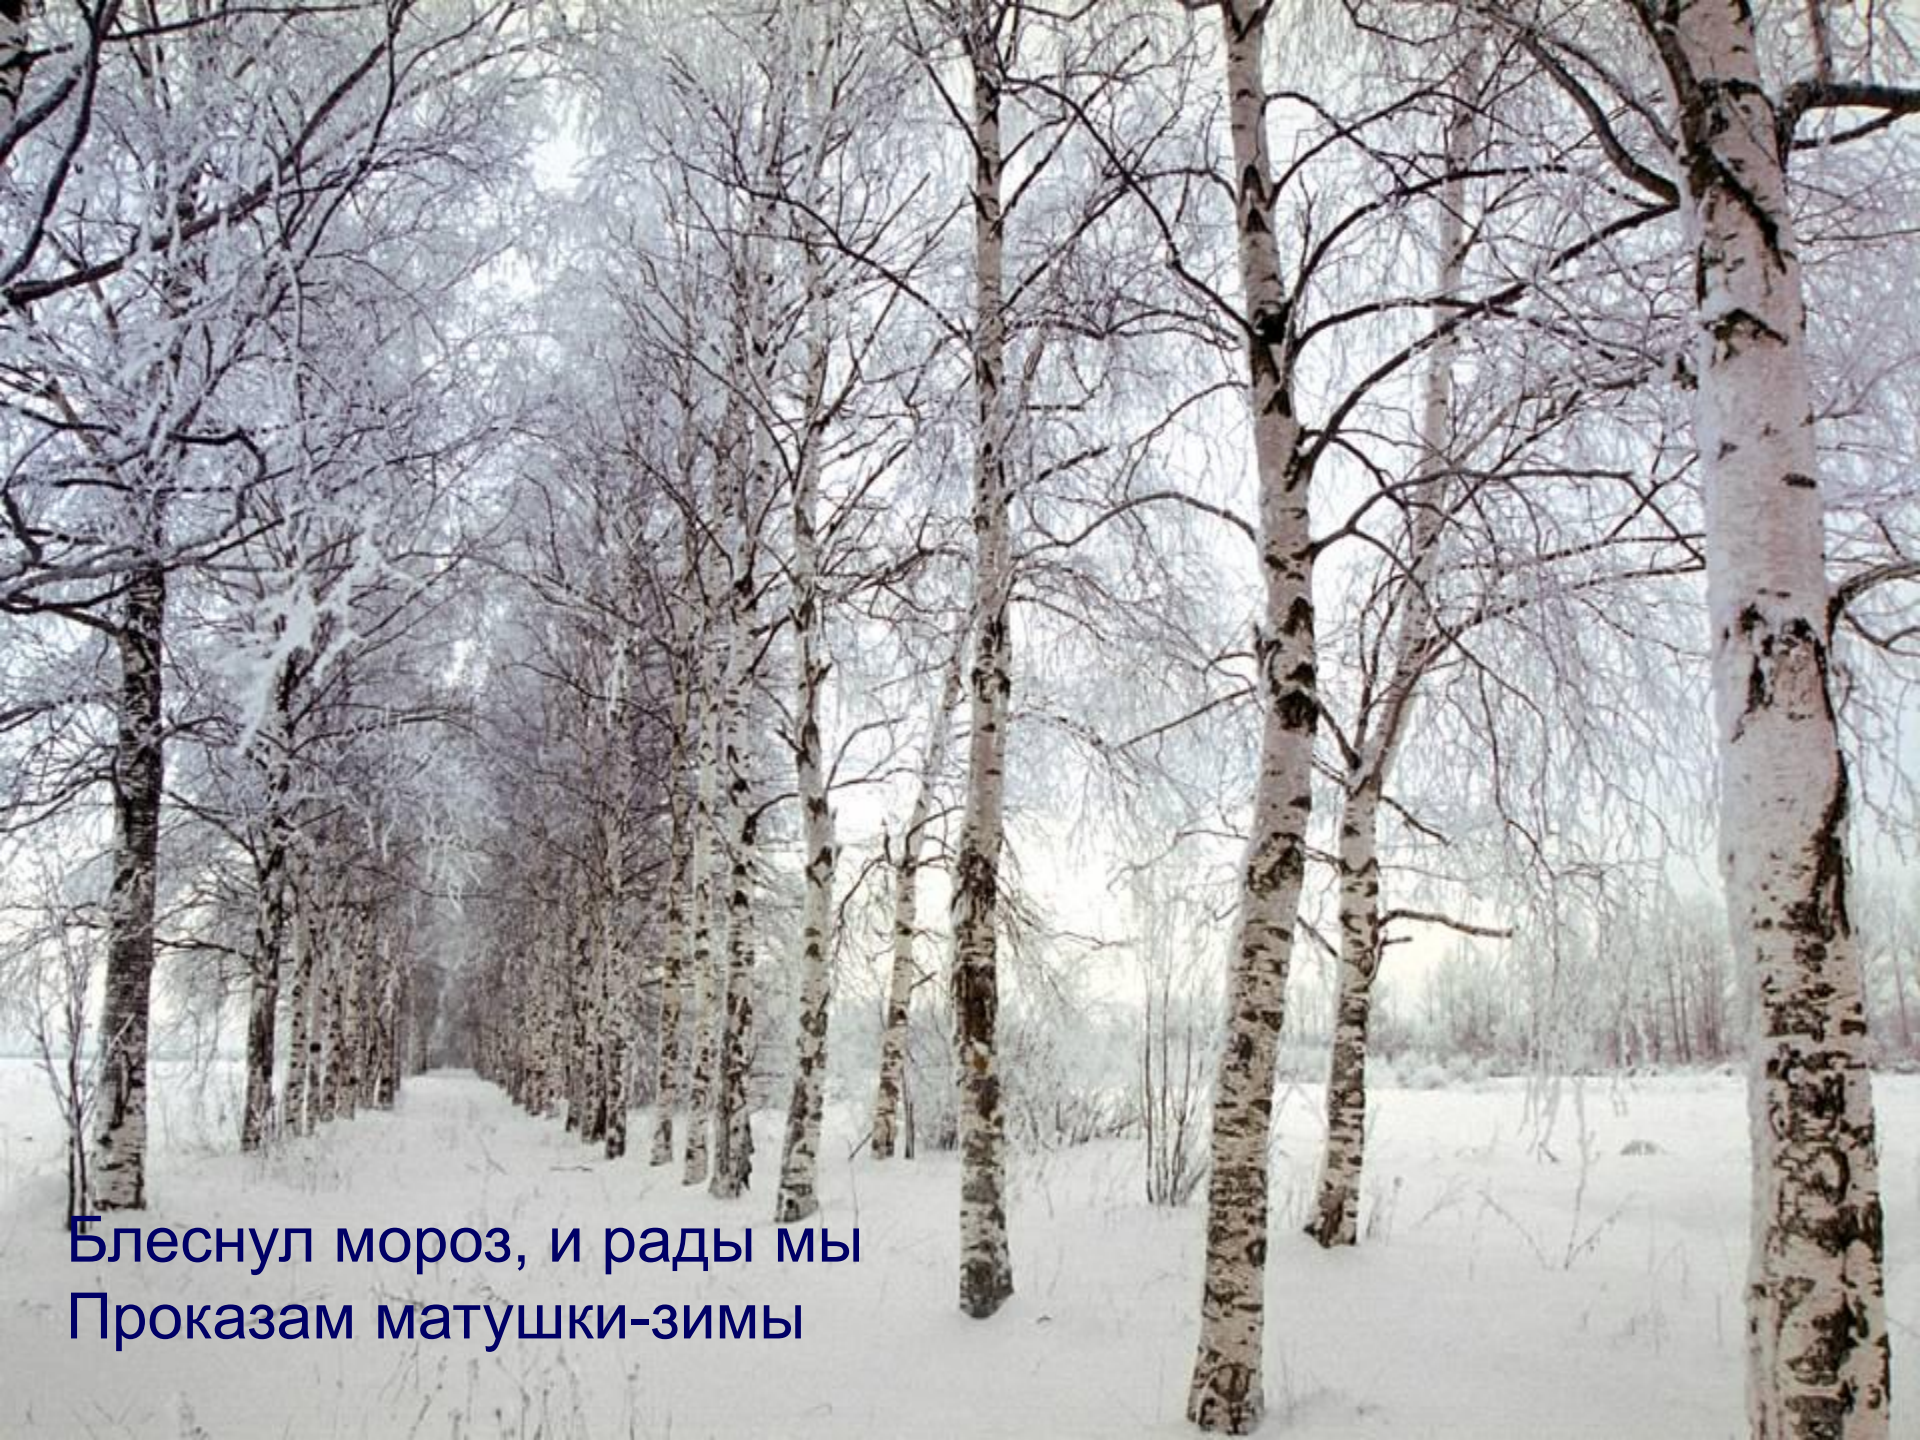

Блеснул мороз, и рады мы
Проказам матушки-зимы