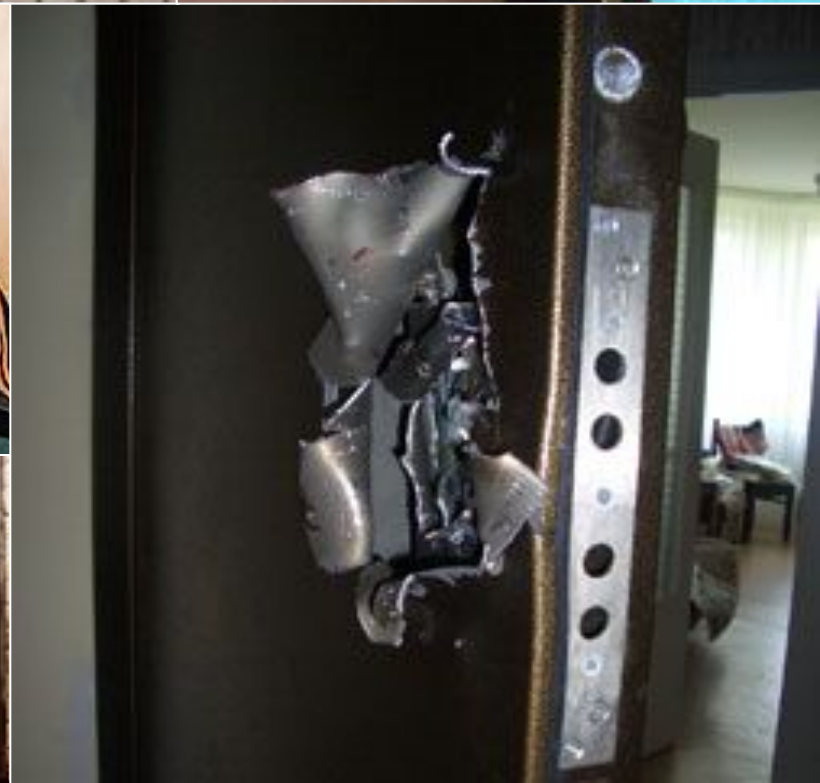

Квартирные кражи.