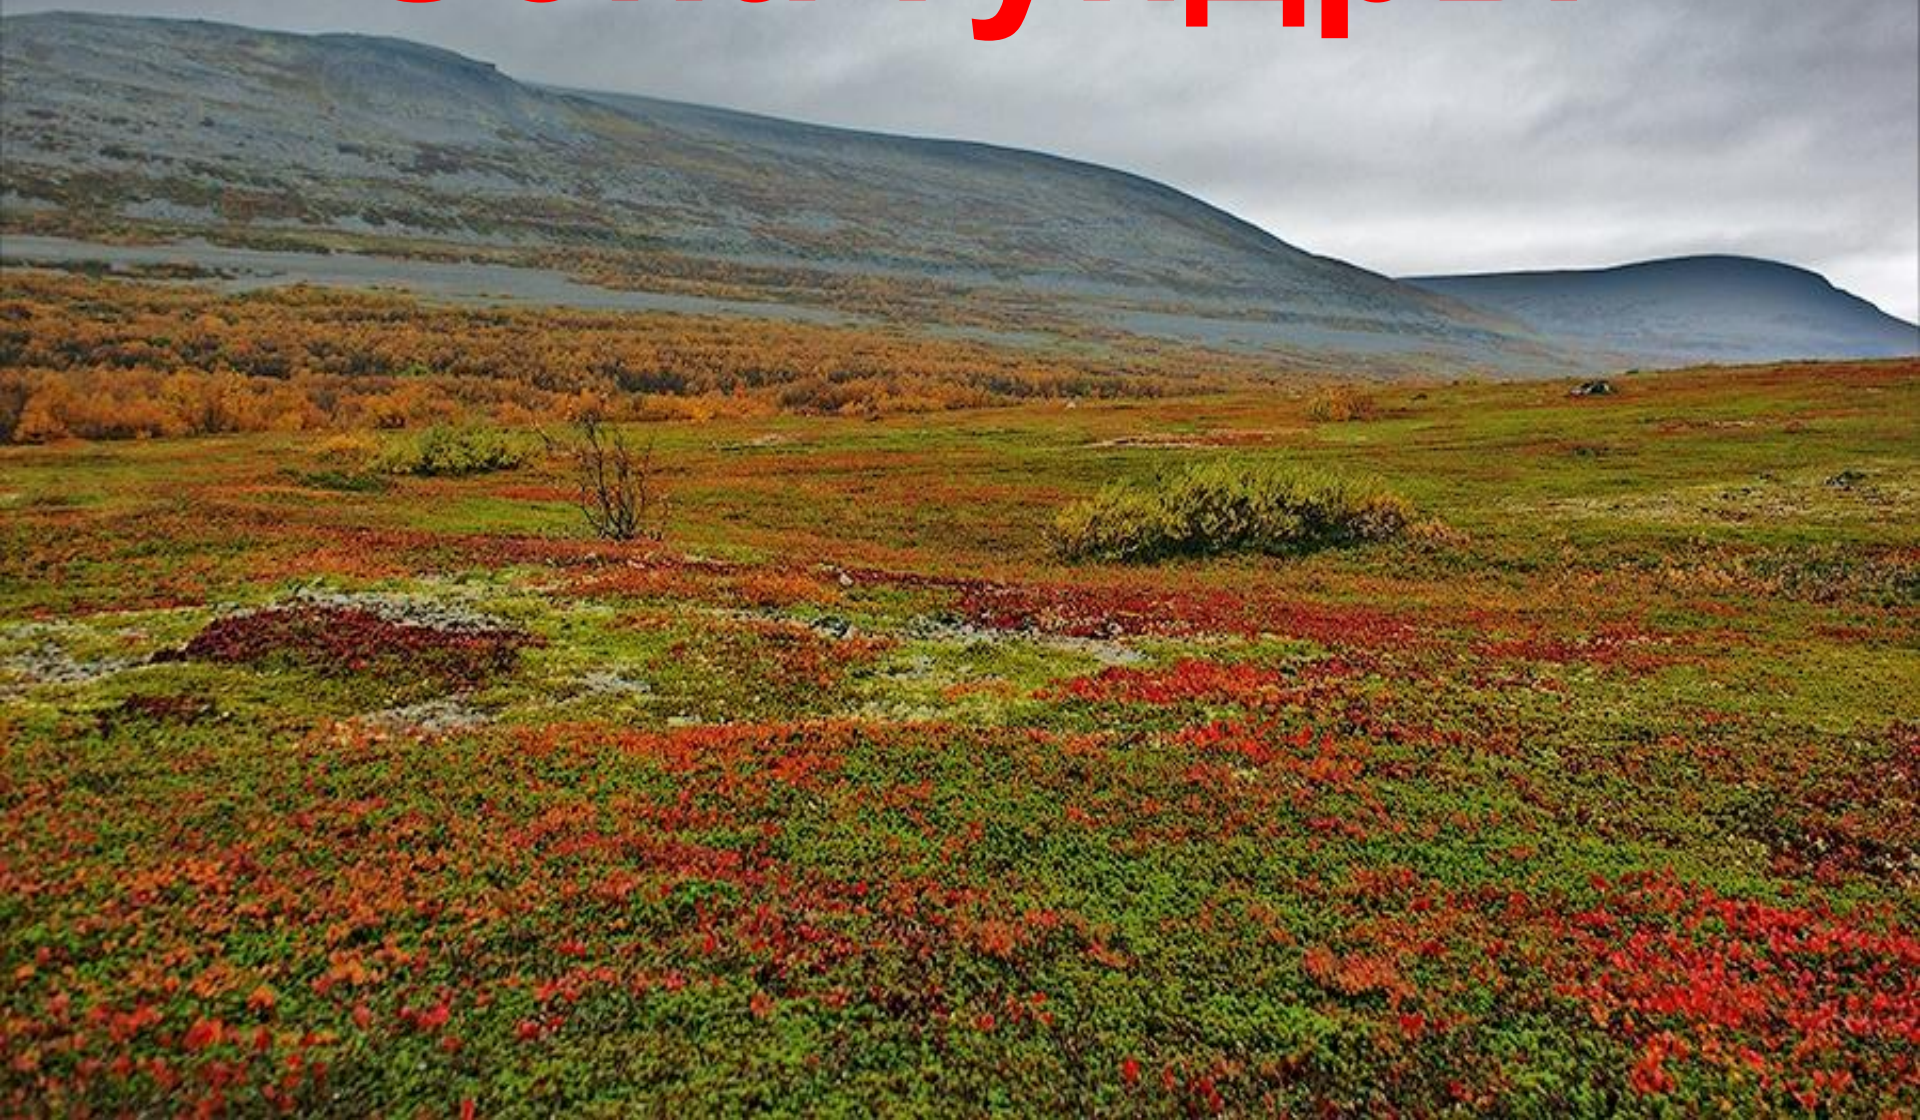

Зона тундры