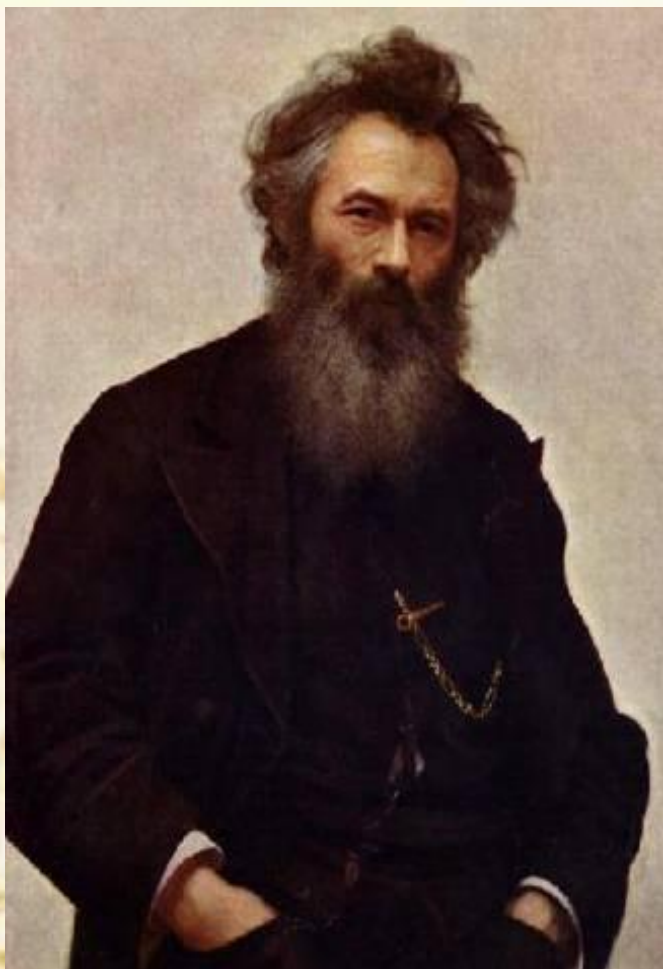

Шишкин Иван Иванович