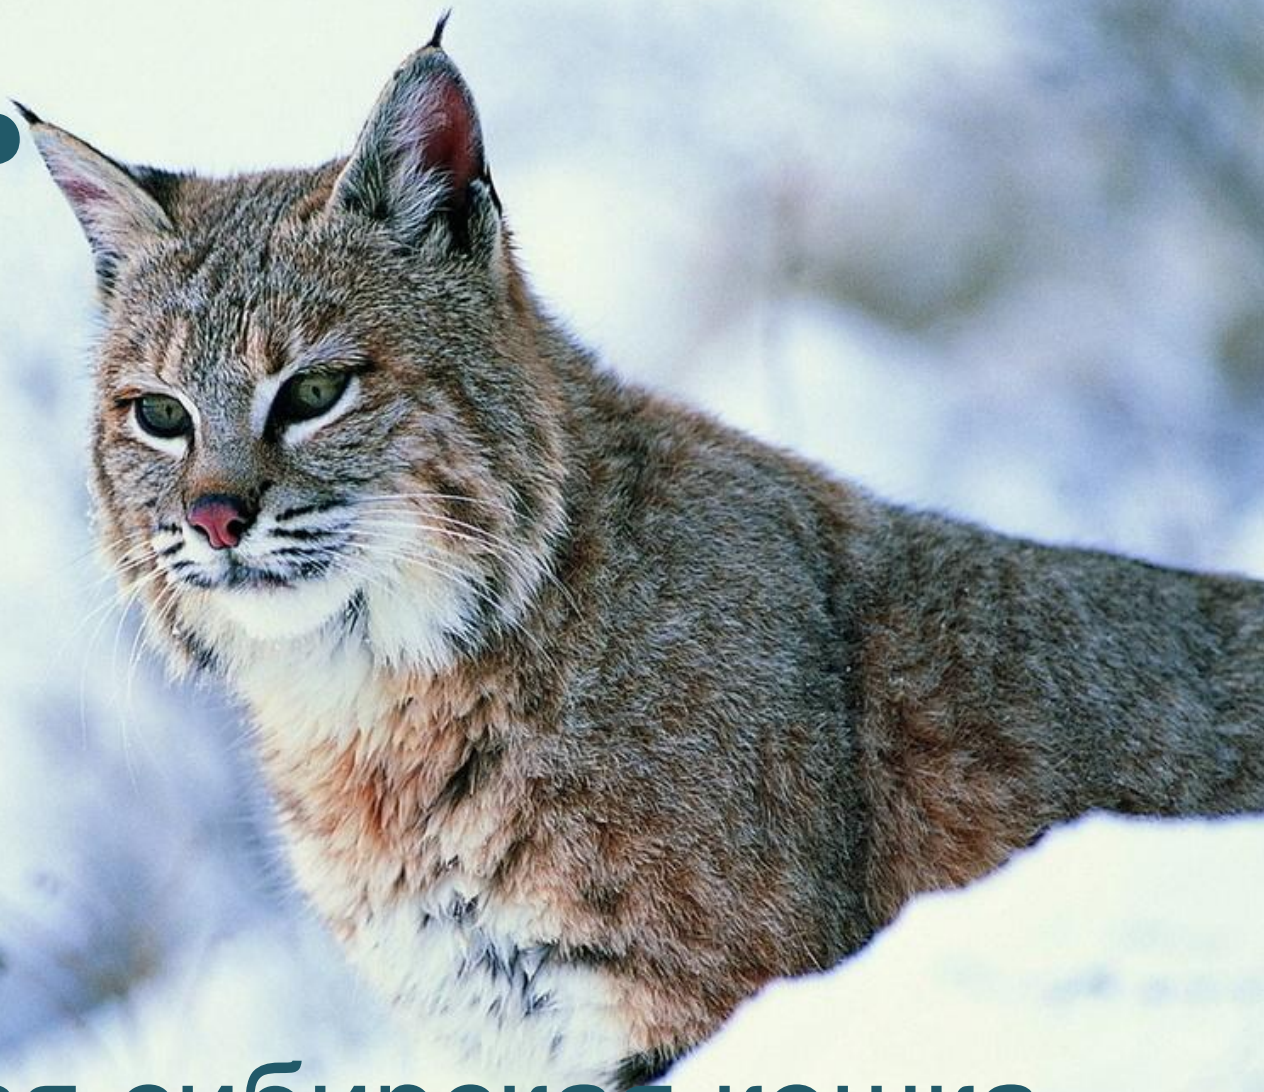

# Животный мир кузбасса

A close-up photograph of a moose's head and antlers. The moose is dark brown with a large, textured nose. Its antlers are large, dark brown, and have a velvet-like texture. The background is a lush green forest with various plants and trees. The image is framed by a decorative border of green circles.

**ЛОСЬ**

**Король оленей**

# медведь

Хозяин сибирской тайги

**рысь**

**Дикая сибирская кошка**

# бобры

Мастера без топора

A close-up photograph of a red squirrel climbing a tree trunk. The squirrel is positioned vertically, facing the viewer, with its front paws gripping the bark and its hind legs extended upwards. The tree bark is dark and textured. The background is a soft-focus green, suggesting a forest setting. The entire image is framed by a decorative border of green grape-like shapes.