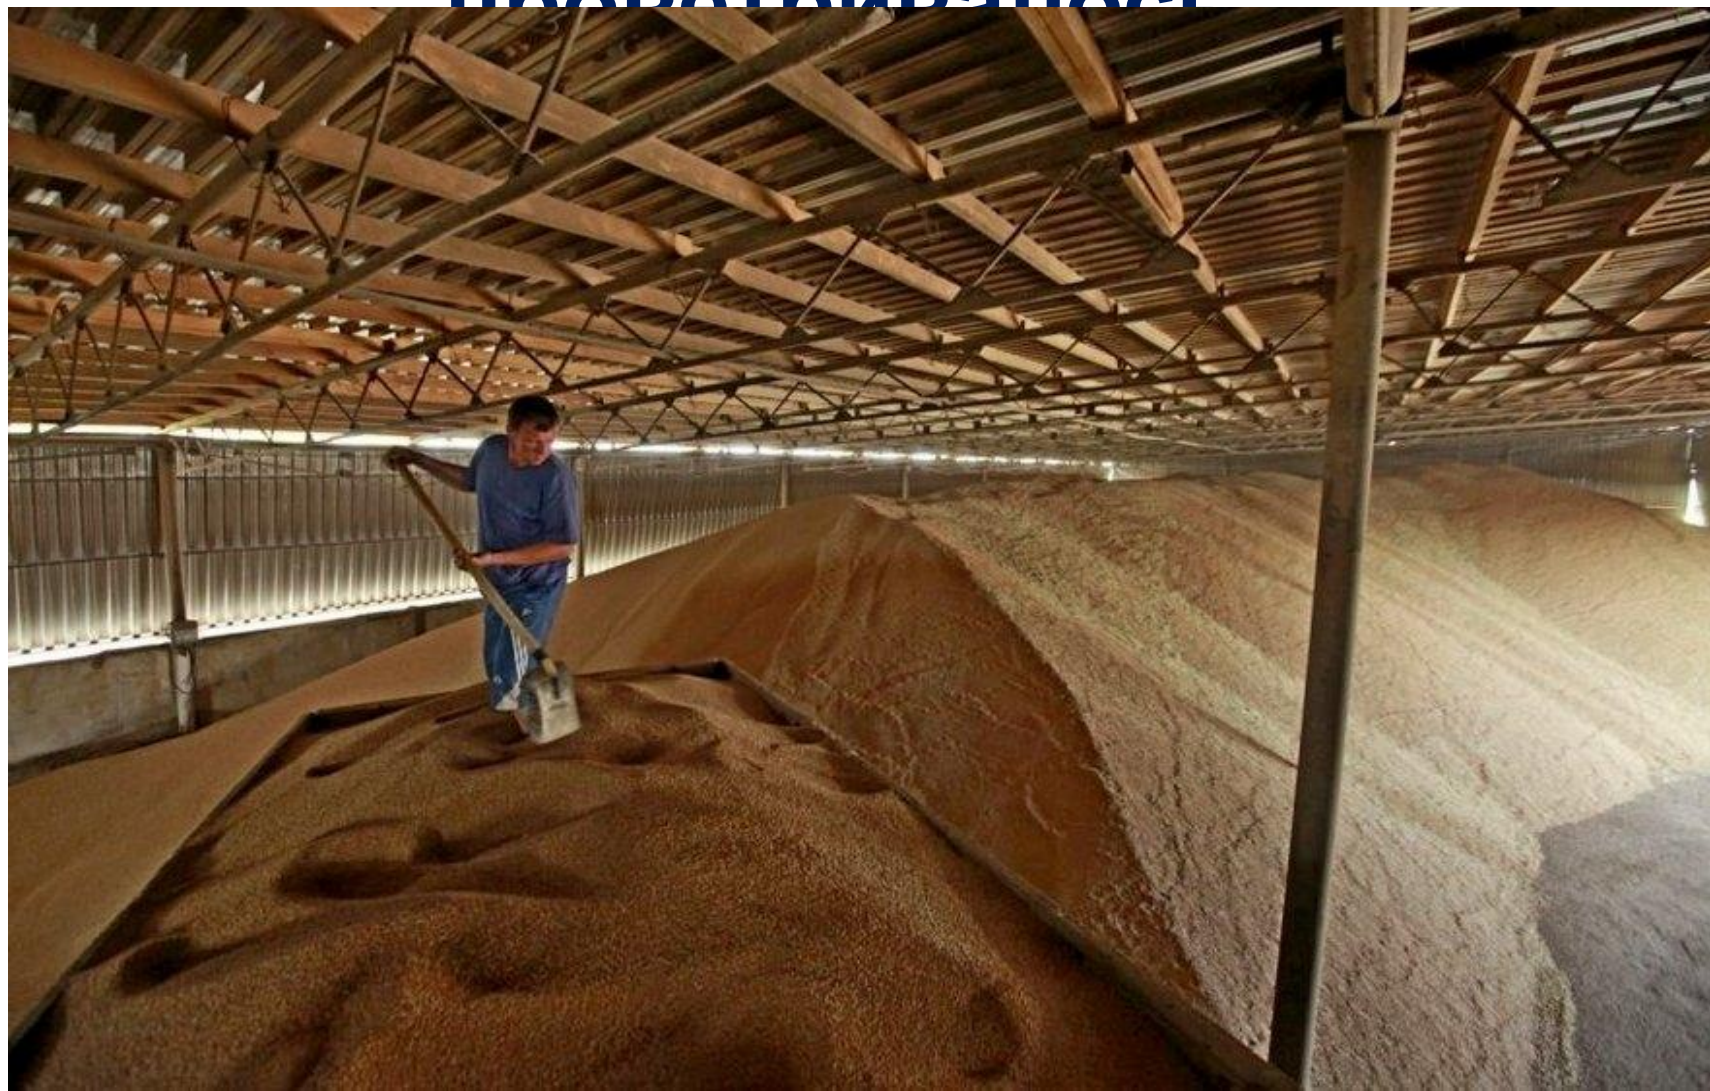

**Элеватор. Время от времени зерно
в хранилищах элеватора
перемешивают, чтобы оно
проветривалось**

A serene winter landscape featuring a snow-covered path leading through a forest of bare trees. The scene is filled with falling snowflakes, creating a soft, white atmosphere. The text is centered over the image in a bold, dark blue font.