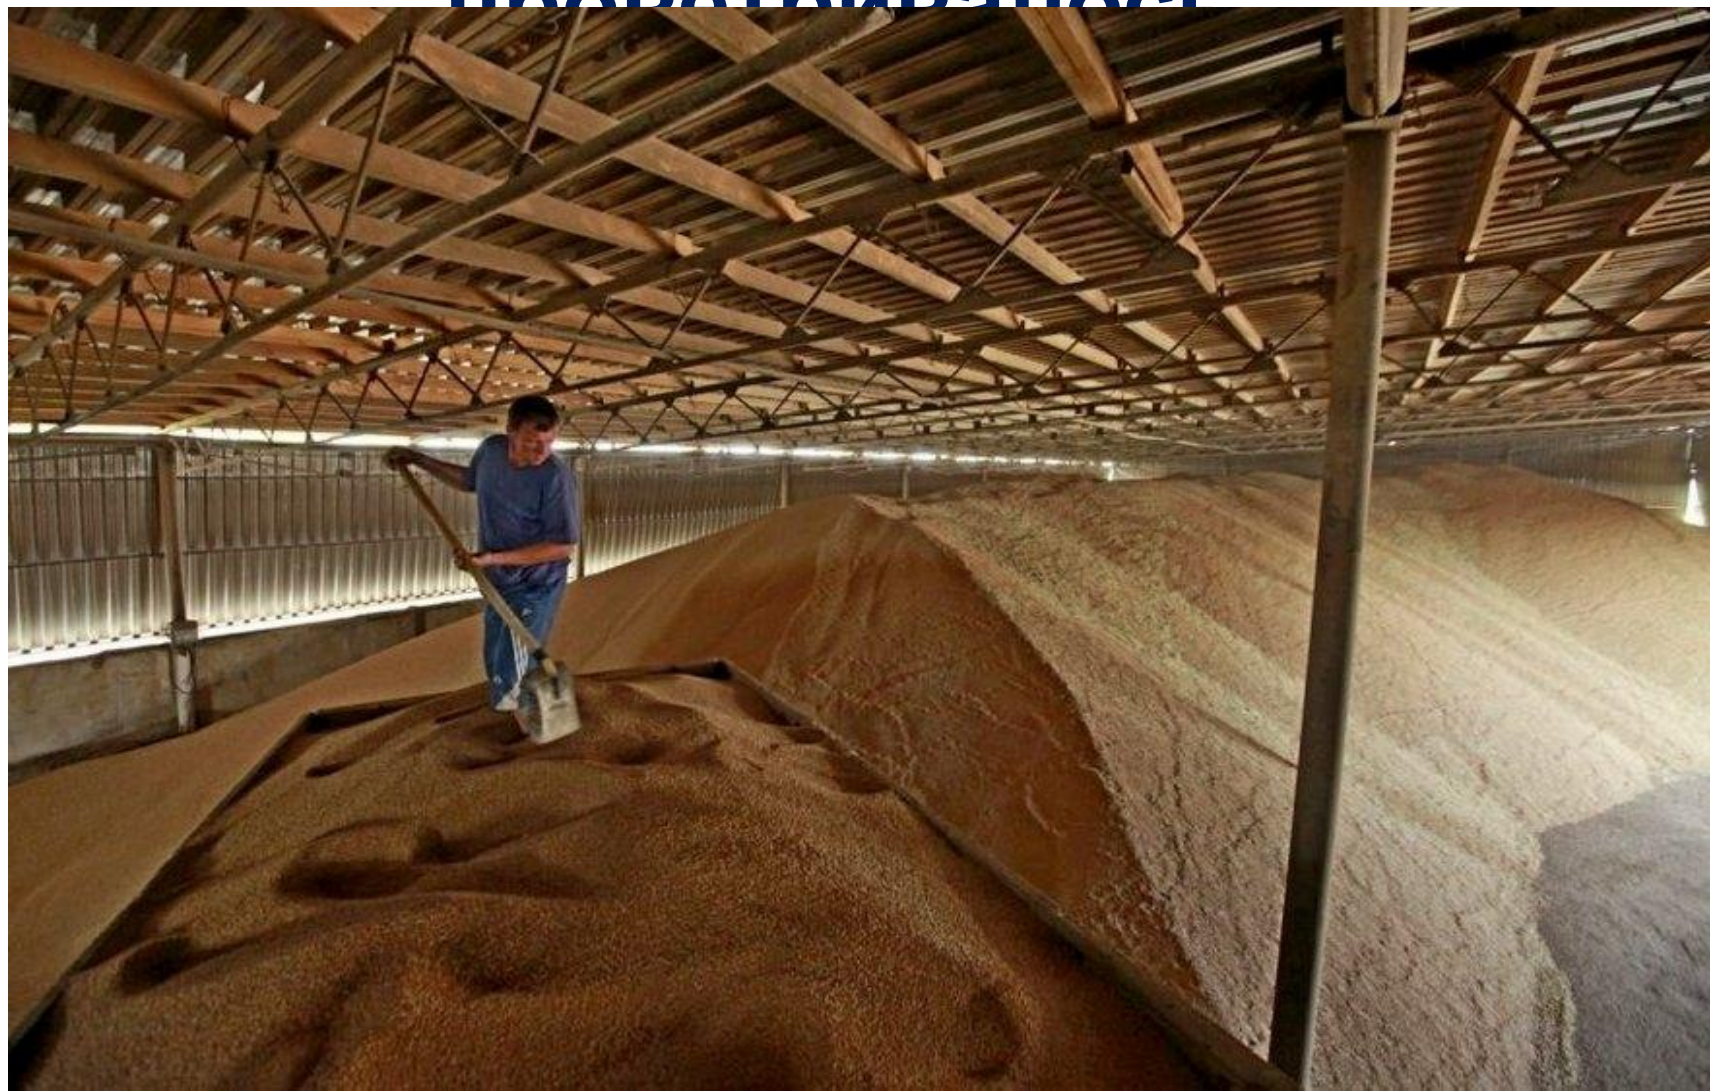

**Элеватор. Время от времени зерно
в хранилищах элеватора
перемешивают, чтобы оно
проветривалось**