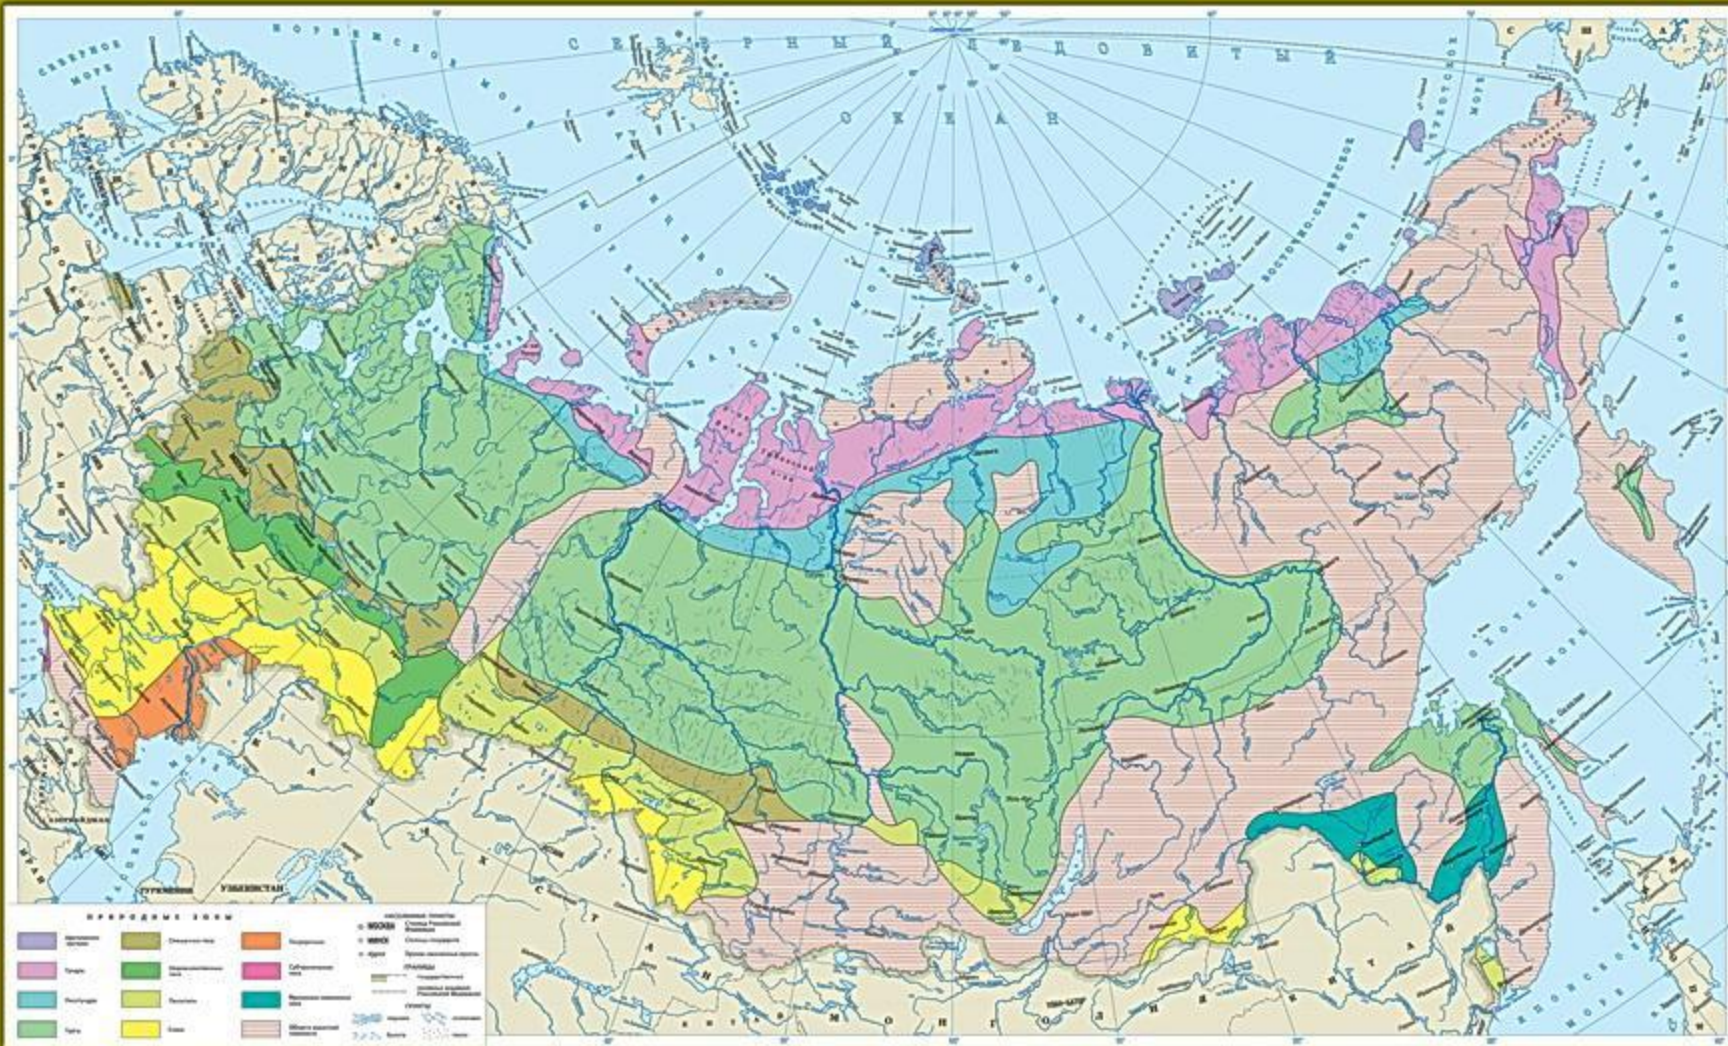

ПРИРОДНЫЕ ЗОНЫ РОССИИ

Масштаб 1:6 000 000

Для средних общеобразовательных учреждений

ФГУП «Производственное картографическое объединение «Картографиздат», Москва, 2008 г.

6 класс 7 класс 8-9 класс 10 класс

Сведения об издании: 1-е издание, 2008 г. Объем: 100 листов. Цена: 100 руб. ISBN: 5-280-01000-0.