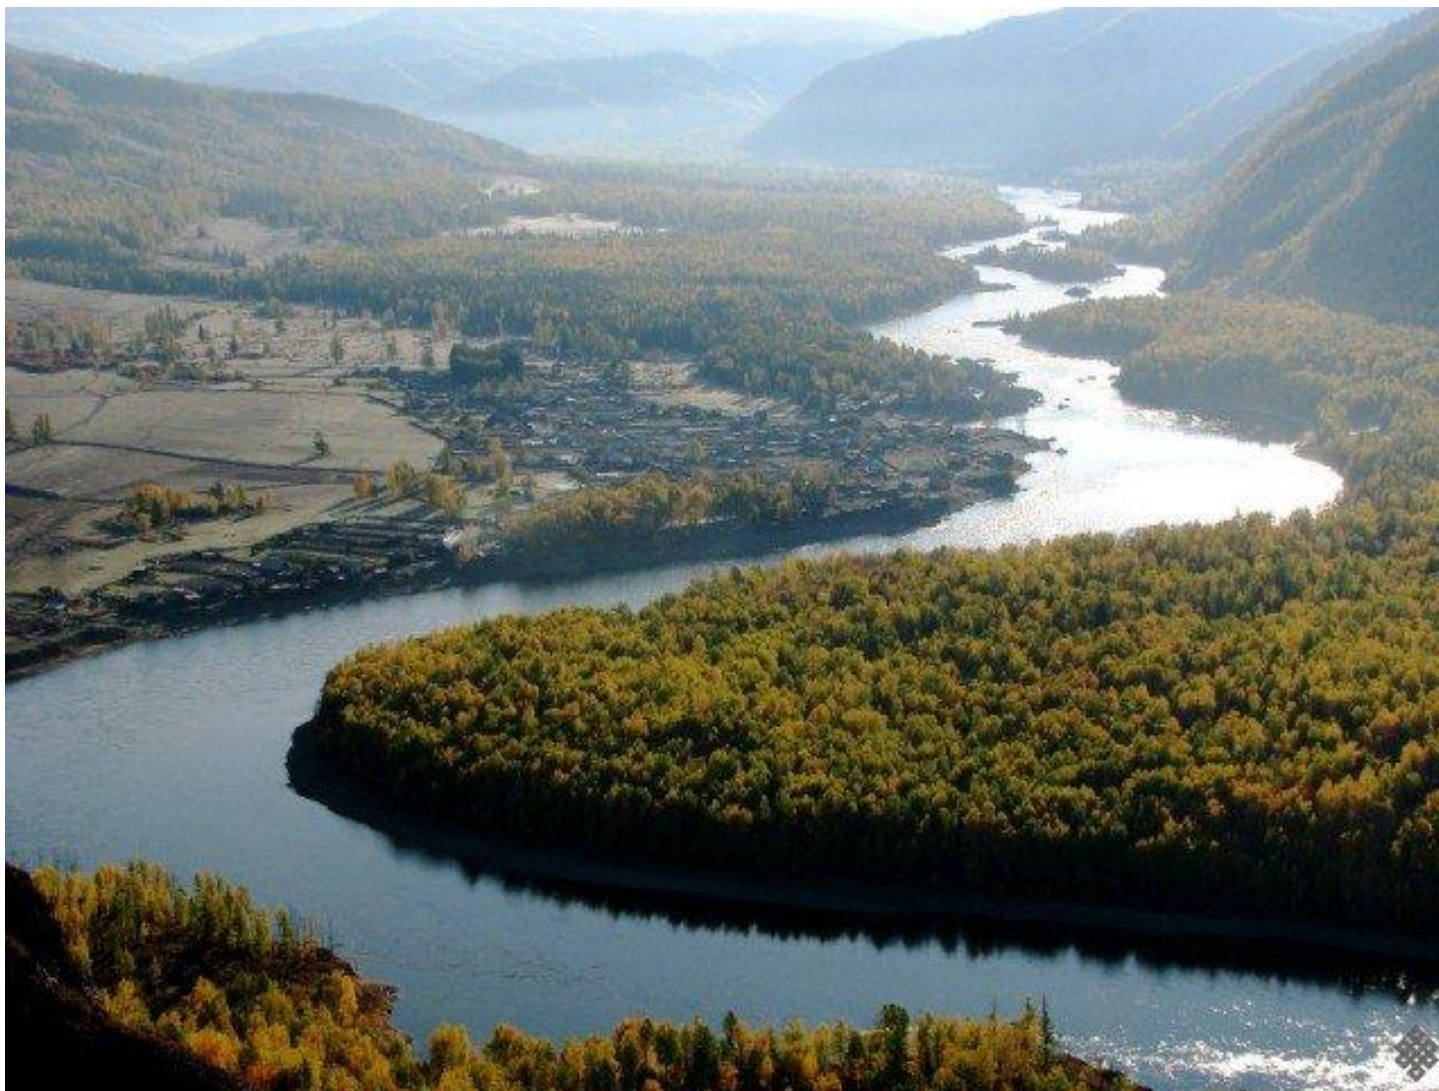

Животные

Водоёмы

www.photo-v-sibiri.ru

A scenic landscape featuring a large, lush green tree on the left side. In the center, there is a small pond surrounded by reeds and a dirt path leading to it. The background shows a line of trees under a clear blue sky. The foreground is a grassy field.

Богата природа России

Дальний восток

Уральские горы

Реки России Енисей

Волга

Лена

Мир в наших руках!