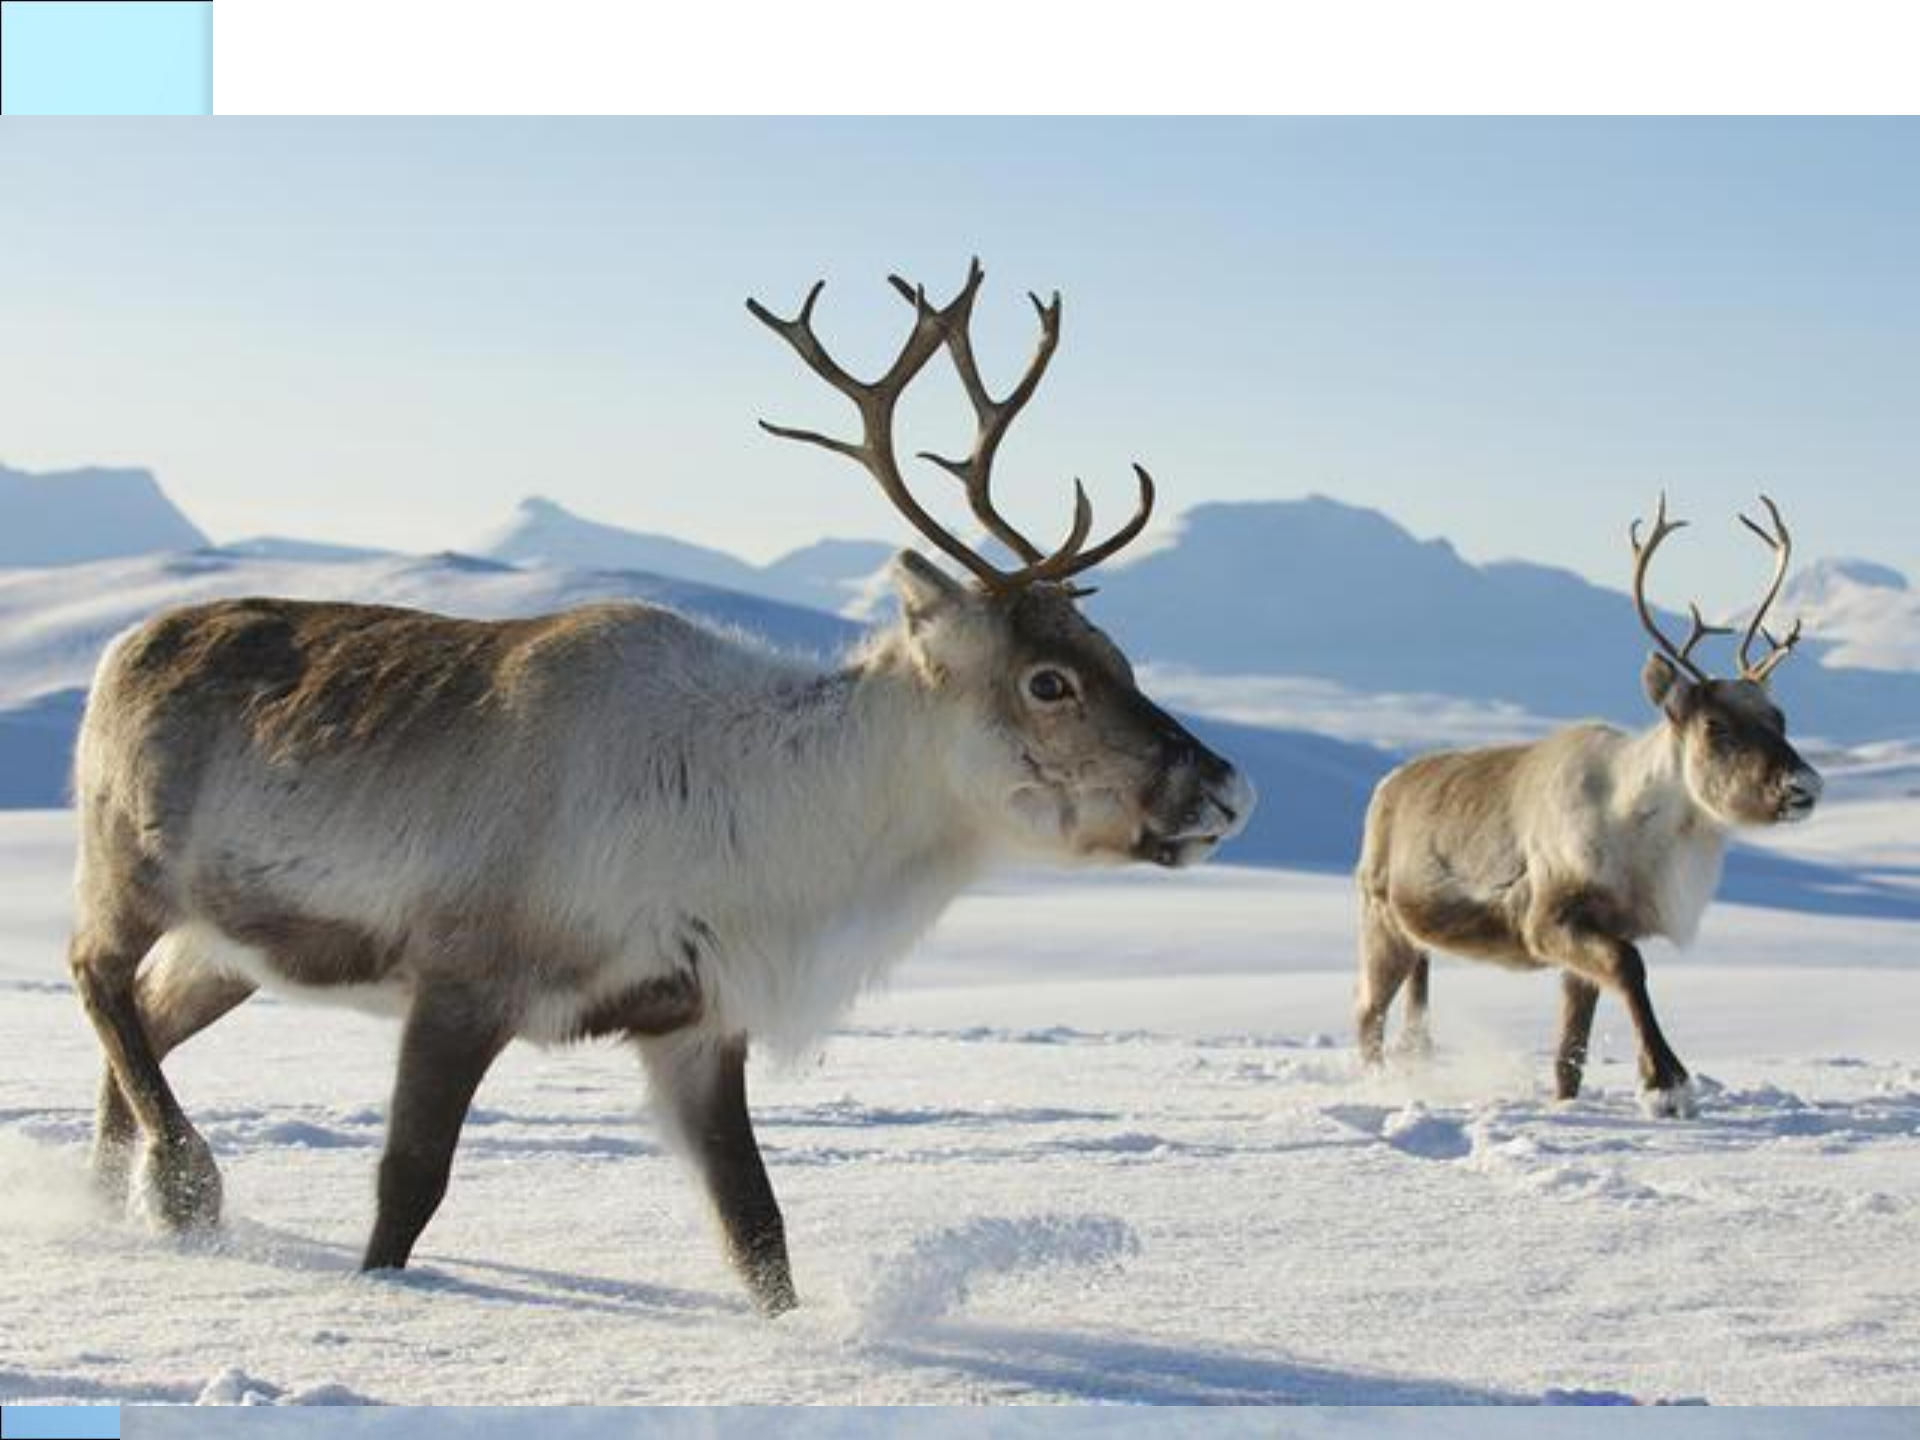

Животные

Водоёмы

www.photo-v-sibiri.ru

A scenic landscape featuring a large, lush green tree on the left side. In the center, there is a small pond surrounded by reeds and a dirt path leading to it. The background shows a line of trees under a clear blue sky. The foreground is a grassy field.

Богата природа России

Дальний восток

Уральские горы

Реки России Енисей

Волга

Лена

Мир в наших руках!