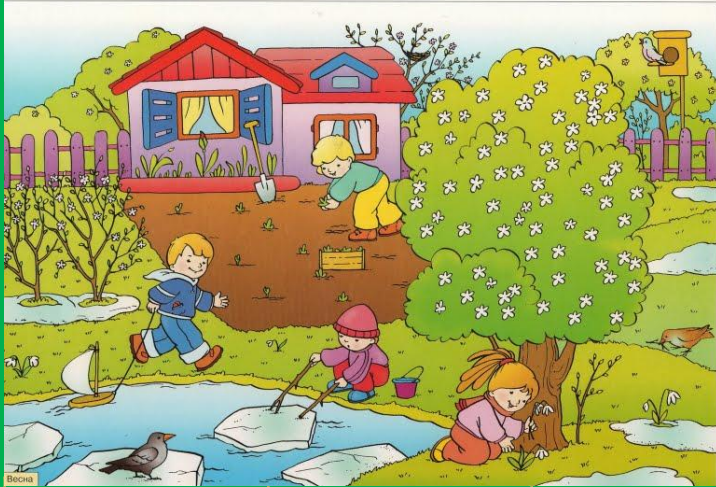

Весна: май

	1.	2.	3.	4.	5.	6.
7.	8.	9.	10.	9.	10.	11.
12.	13.	14.	15.	16.	17.	18.
19.	20.	21.	22.	23.	24.	25.
26.	27.	28.	29.	30.	31.