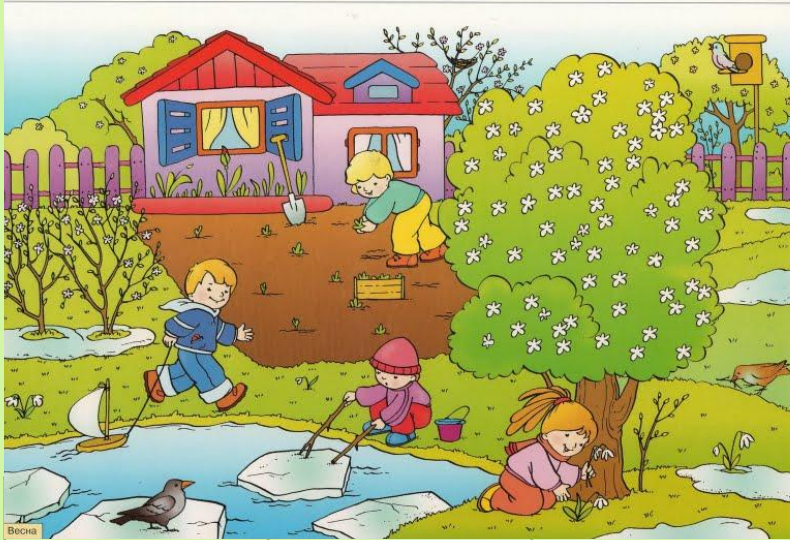

Весна: март

			1.	2.	3.	4.
5.	6.	7.	8.	9.	10.	11.
12.	13.	14.	15.	16.	17.	18.
19.	20.	21.	22.	23.	24.	25.
26.	27.	28.	29.	30.	31.