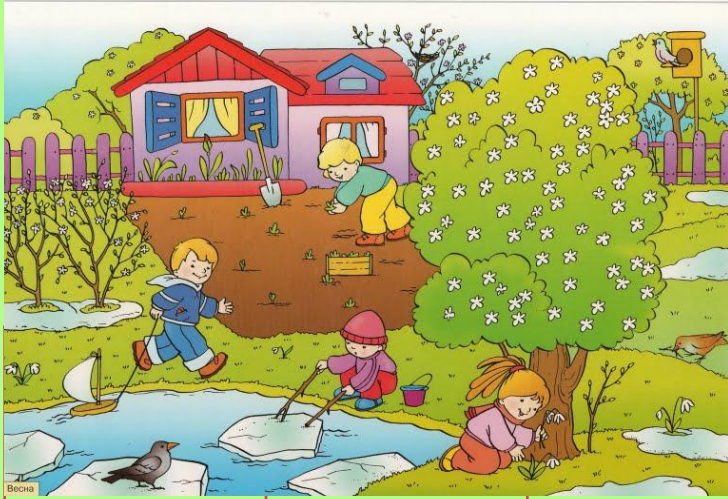

Весна: апрель

						1.
2.	3.	4.	5.	6.	7.	8.
9.	10.	11.	12.	13.	14.	15.
16.	17.	18.	19.	20.	21.	22.
23.	24.	25.	26.	27.	28.	29.
30.