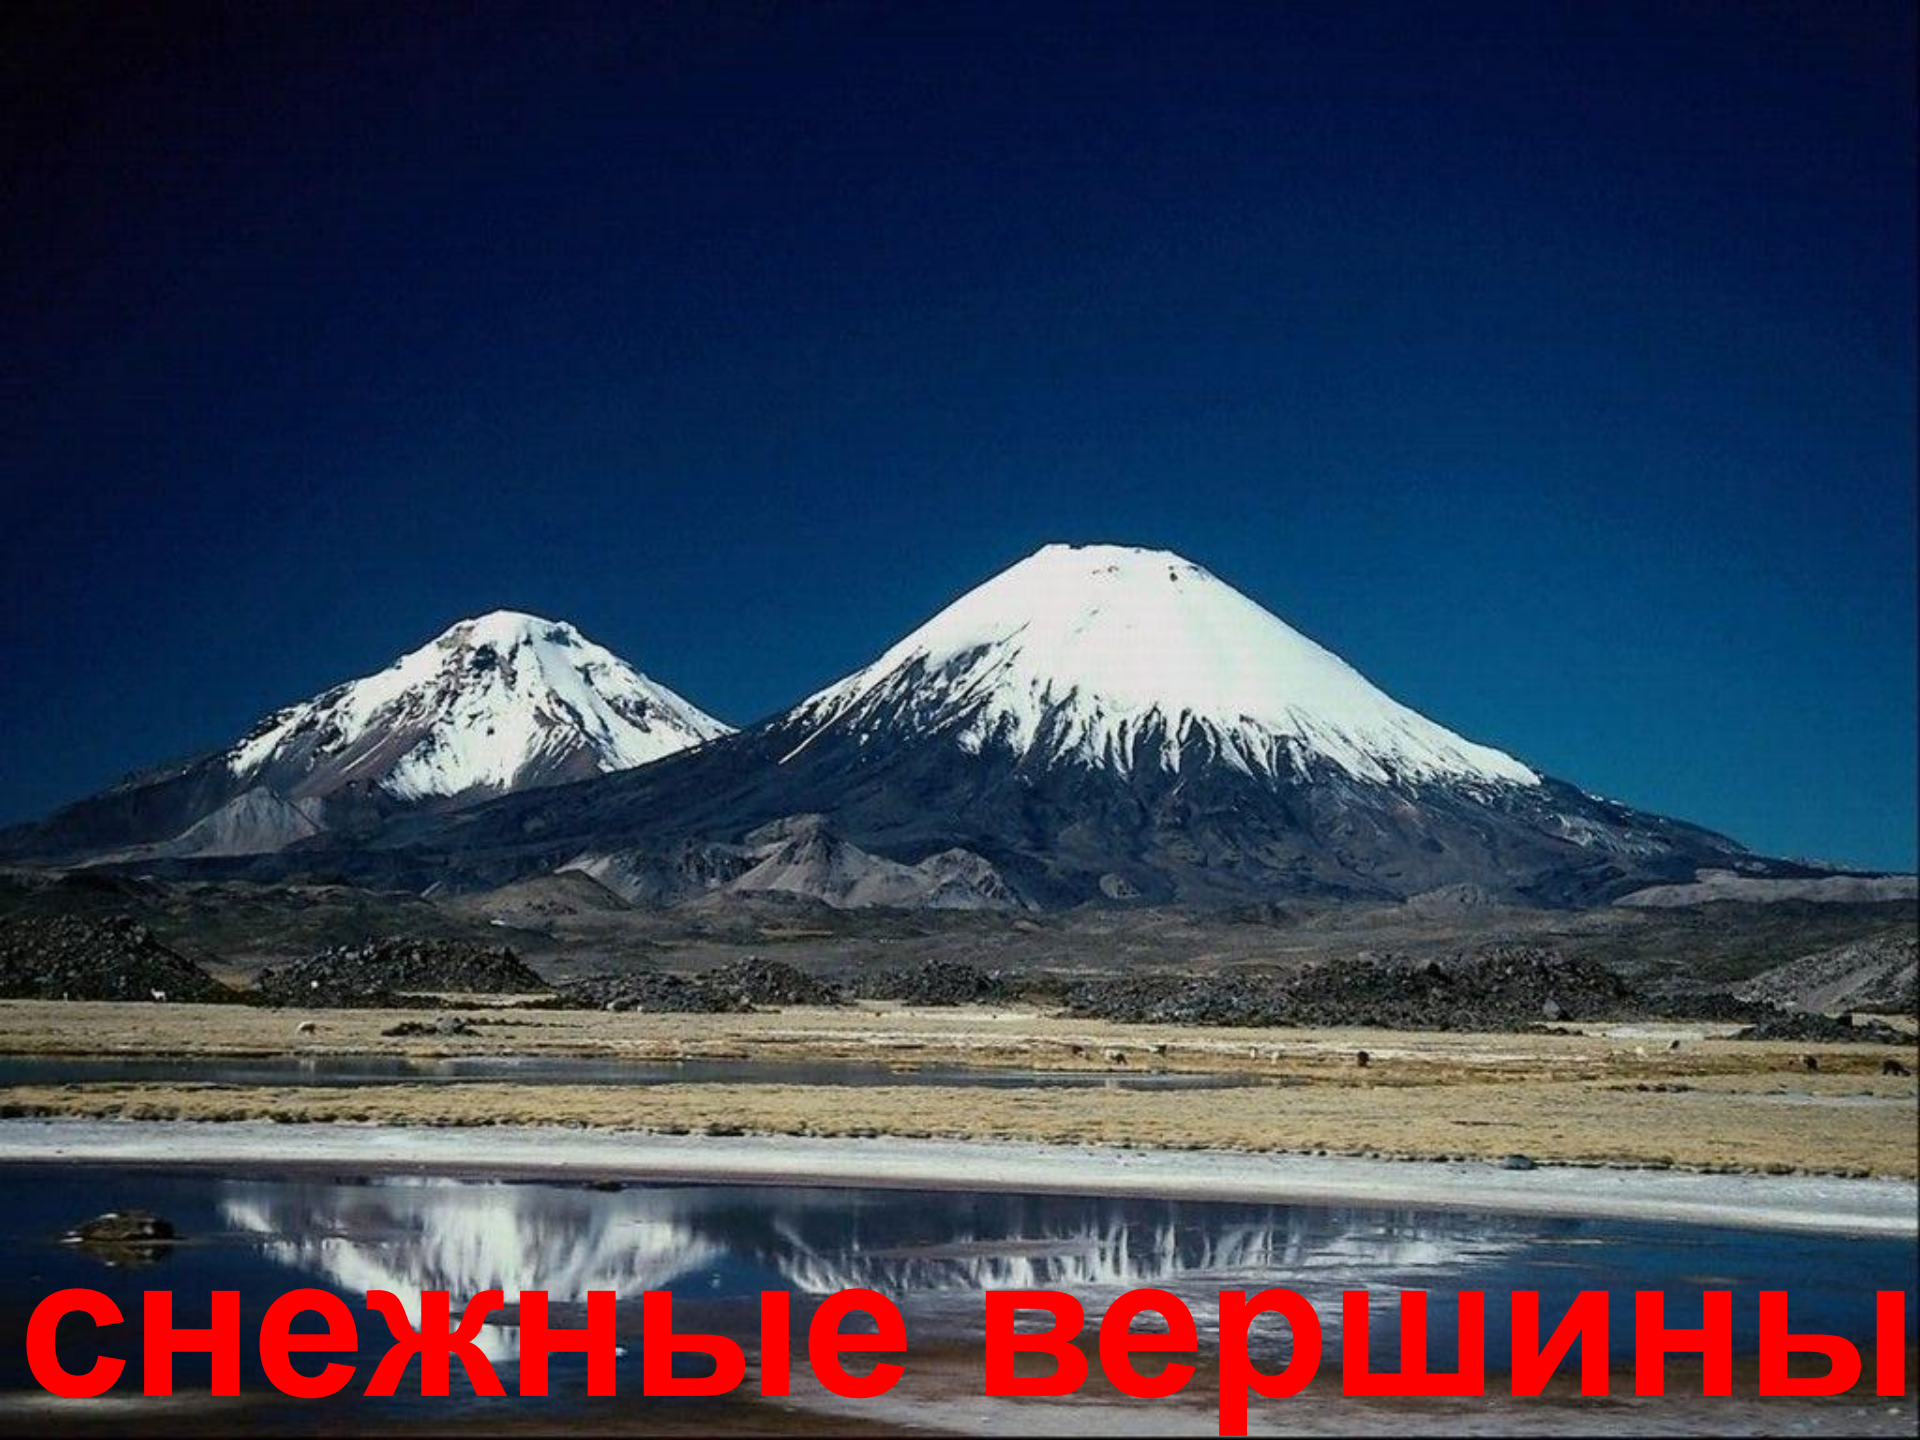

снежные вершины