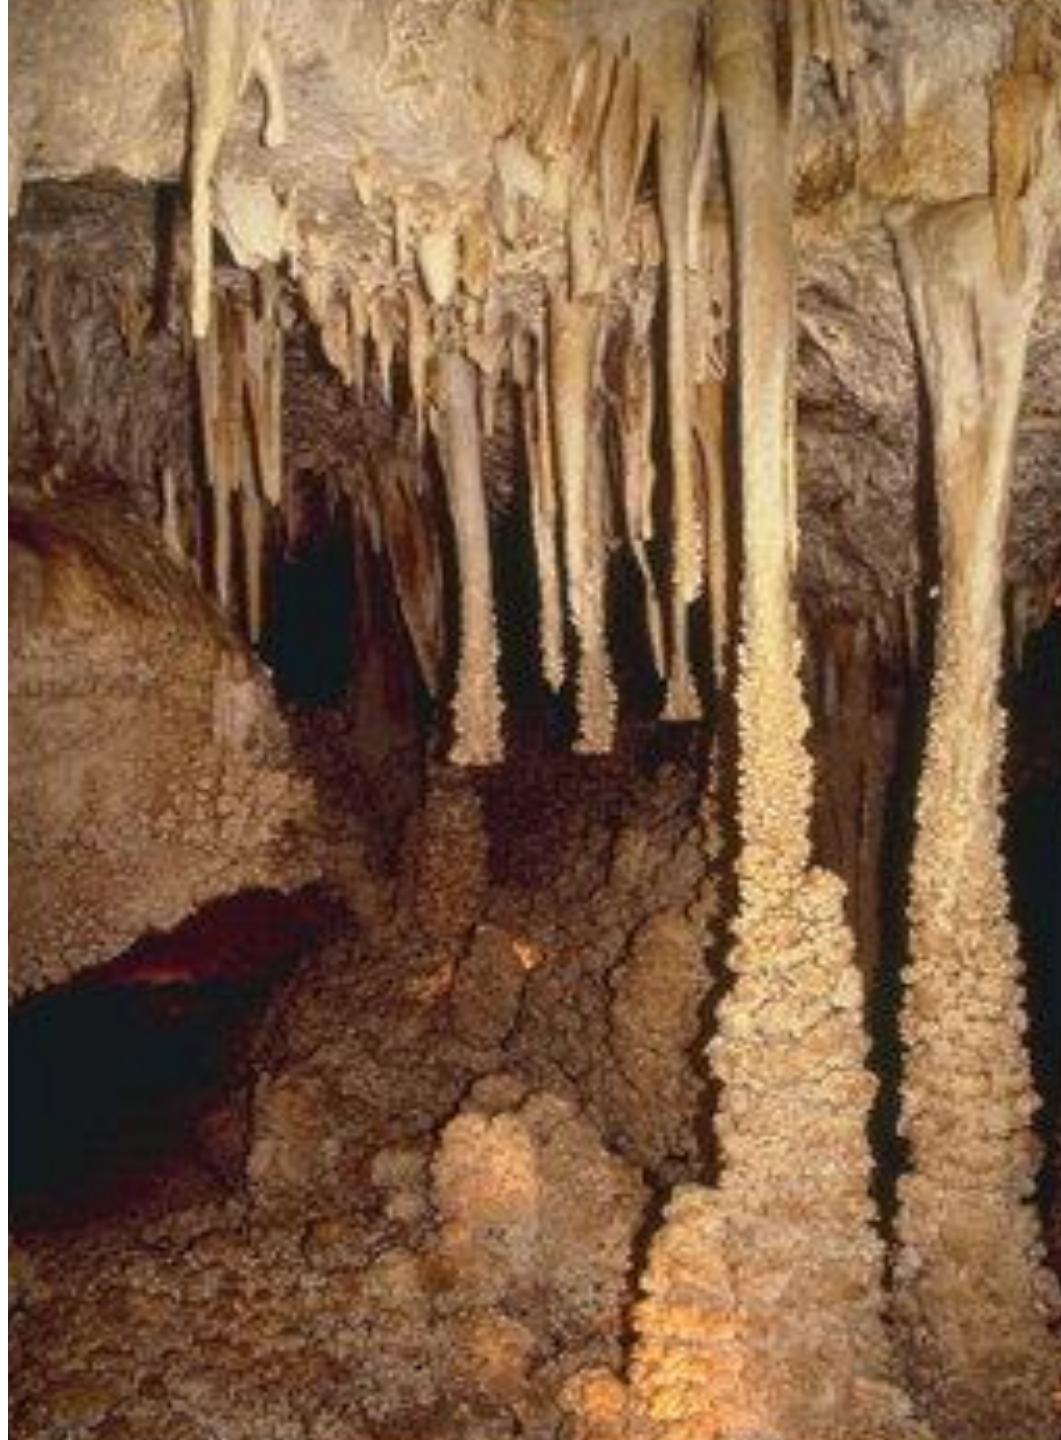

# элементы природы

A bright sun is shining through a large, fluffy white cloud against a clear blue sky. The sun is positioned in the upper left quadrant of the cloud, creating a lens flare effect. The cloud is dense and has a soft, textured appearance. The sky is a deep, clear blue. The overall scene is bright and clear.

**небо и облака**

ТУЧИ

A photograph of a forest with sunlight streaming through the trees, creating visible rays of light (crepuscular rays) that illuminate the scene. The trees have green and some autumn-colored foliage. The foreground is a grassy area.

**ПУСТЫНЯ**

**оазис**

**ДЮНЫ**

**горы**

**ущелье**

**пещера**

**снежные вершины**

**КАНЬОН**

утёс

**скалы**

**ХОЛМ**

**ДОЛИНА**

The image shows a close-up, aerial view of a highly textured, brownish ground surface. The terrain is uneven, with numerous small, irregular clumps and patches of earth, suggesting a rocky or highly eroded soil. The colors range from light tan to dark brown, with some areas appearing more saturated than others. The overall appearance is that of a rugged, natural landscape. In the bottom center, the word "земля" is written in a bold, red, sans-serif font, which stands out prominently against the textured background.