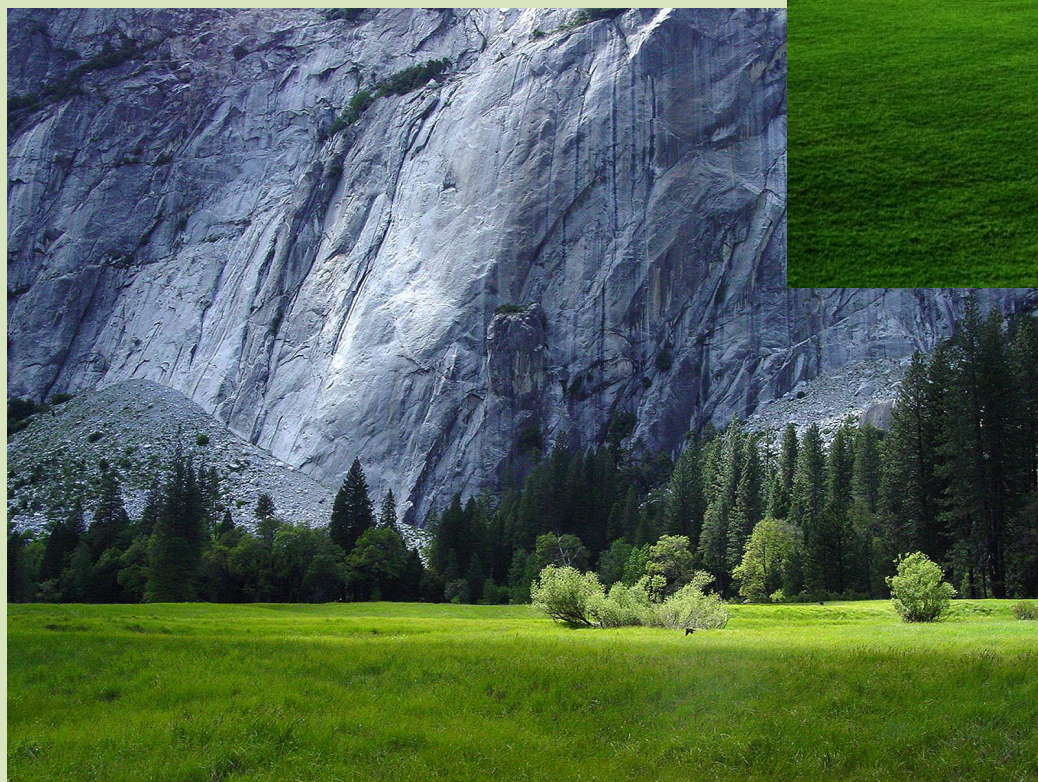

В горах,

инах,