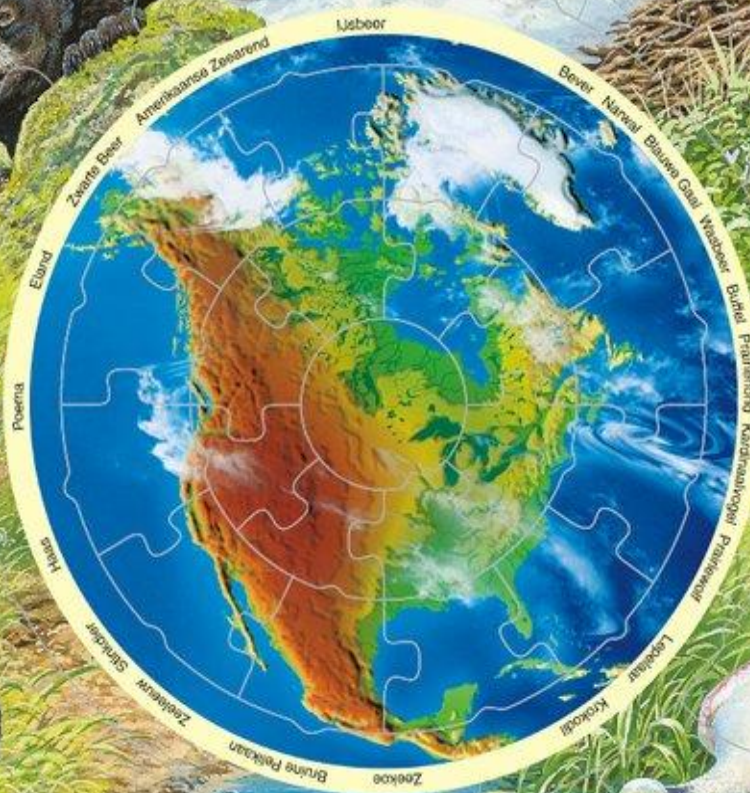

A scenic landscape of a turquoise lake in a mountain valley. The lake is surrounded by evergreen trees and rocky shores. In the background, there are large, rugged mountains with significant snow cover under a clear blue sky. The word "КАНАДА" is overlaid in large, orange, serif capital letters across the middle of the image.

YUKON TERRITORY

NORTHWEST TERRITORIES

Victoria Island

Baffin Island

NUNAVUT

Davis Strait

Whitehorse

Great Bear Lake

Yellowknife

Iqaluit

TERRITORIES

Great Slave Lake

Labrador Sea

COLUMBIA

ALBERTA

Hudson Bay

# ЮЖНАЯ АМЕРИКА