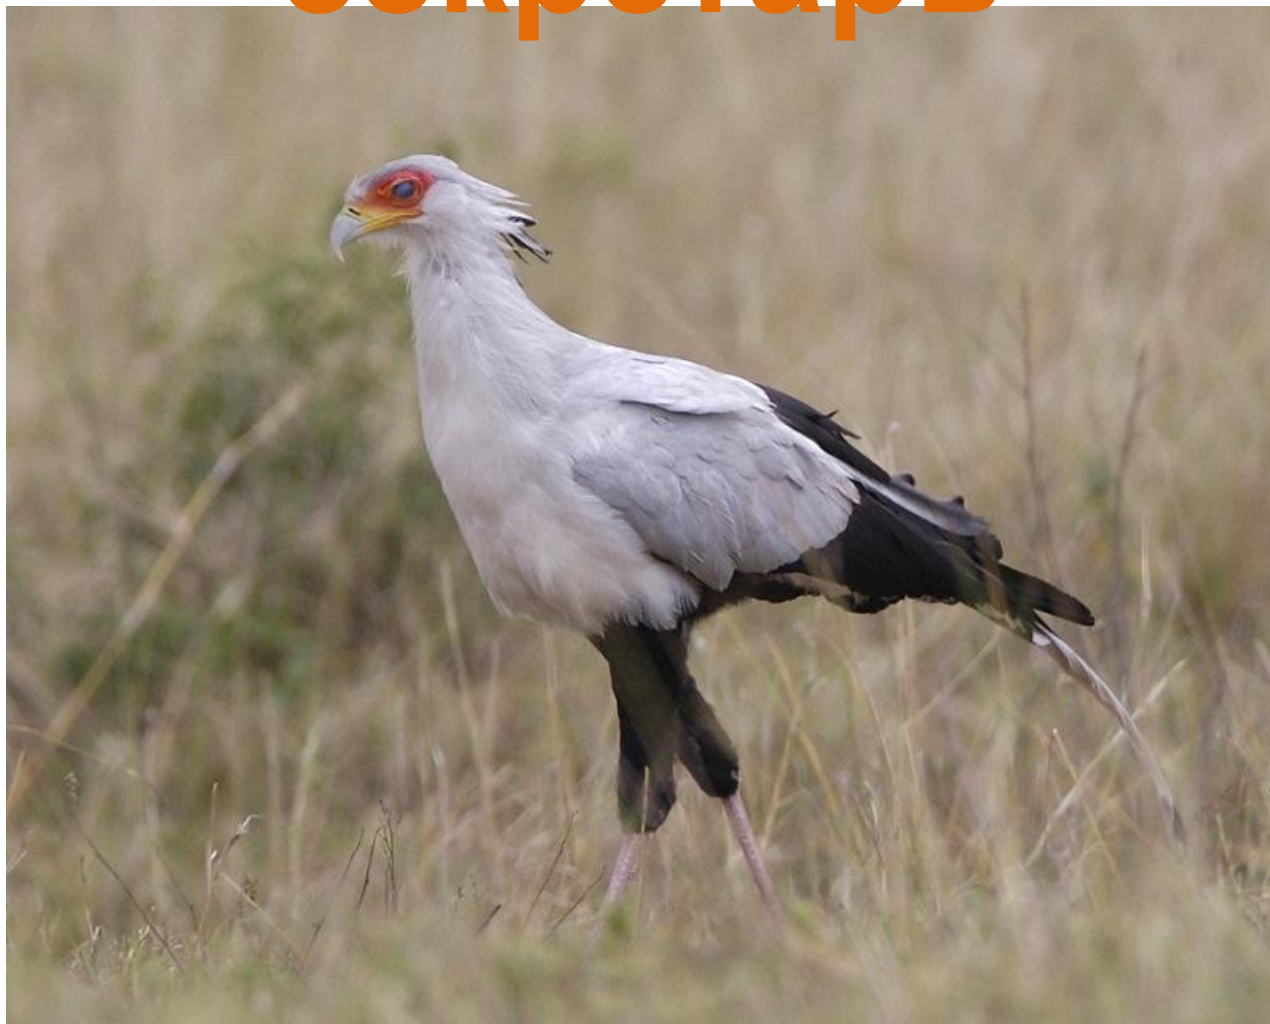

птица- секретарь