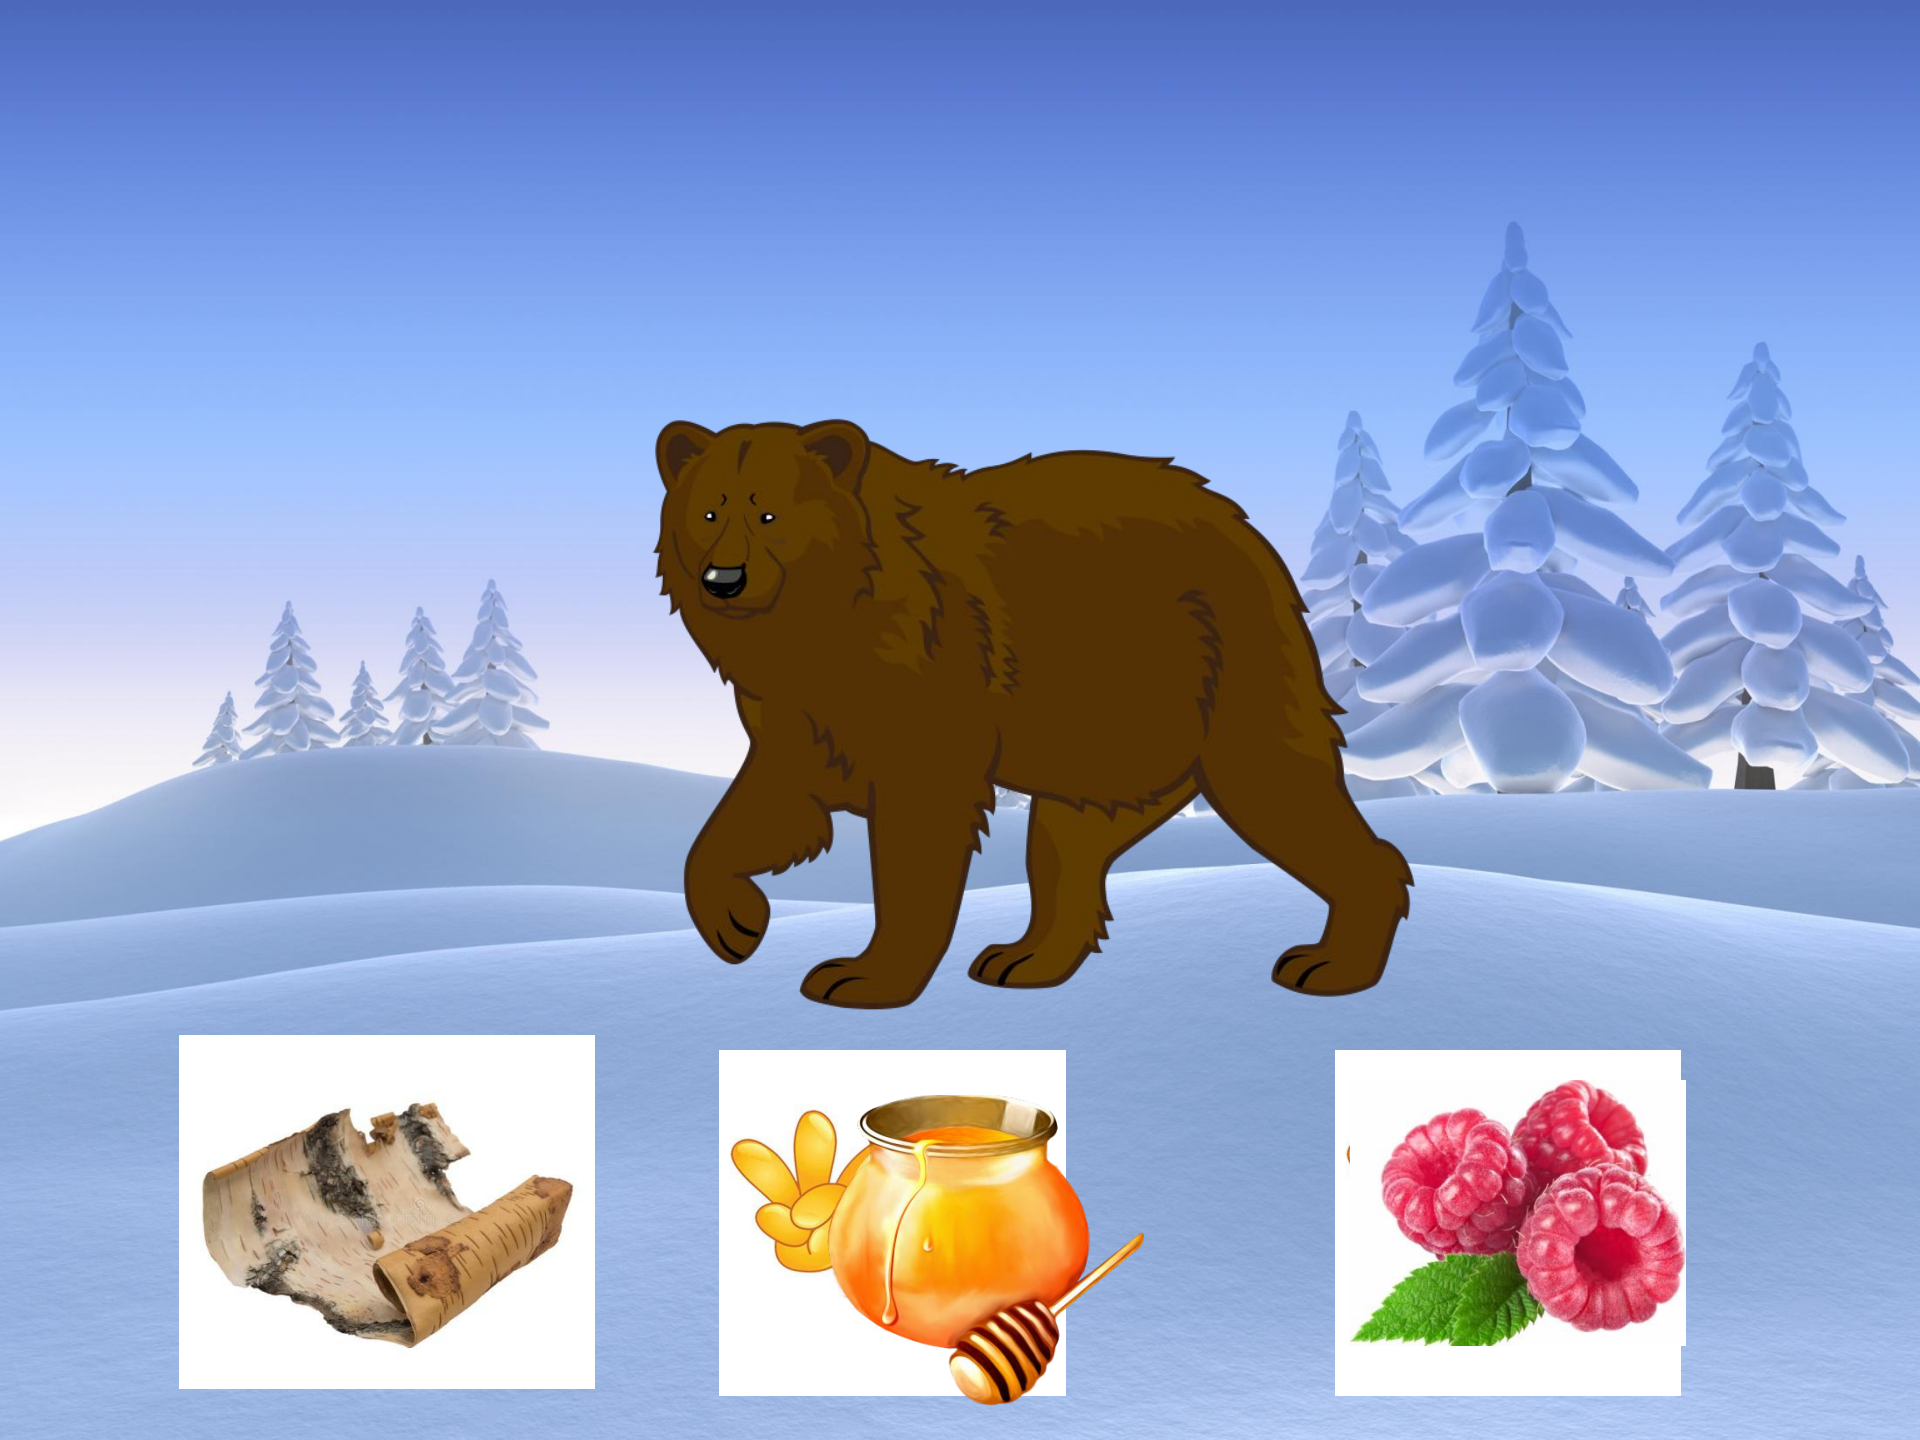

Заколдованные животные

A winter landscape with snow-covered hills and evergreen trees under a blue sky. The scene is serene and cold, with the snow appearing soft and the trees standing tall against the clear sky.

Средняя группа

Воспитатель: Шушурихина О.
С.

Помогите расколдовать ЖИВОТНЫХ

A serene winter landscape featuring rolling hills covered in a thick layer of snow. In the background, several evergreen trees are heavily laden with snow, their branches drooping under the weight. The sky is a clear, pale blue, suggesting a bright but cool day. The overall scene is peaceful and evokes a sense of quiet solitude.

«Найди домик»

A serene winter landscape featuring rolling hills covered in a thick layer of snow. In the background, several evergreen trees are heavily laden with snow, their branches drooping under the weight. The sky is a clear, pale blue, suggesting a bright but cool day. The overall scene is peaceful and evokes a sense of quiet solitude.

**«Угости
животное»**

A serene winter landscape featuring rolling hills covered in a thick layer of snow. In the background, several evergreen trees are heavily laden with snow, their branches drooping under the weight. The sky is a clear, pale blue, suggesting a bright but cool day. The overall scene is peaceful and evokes a sense of quiet beauty.