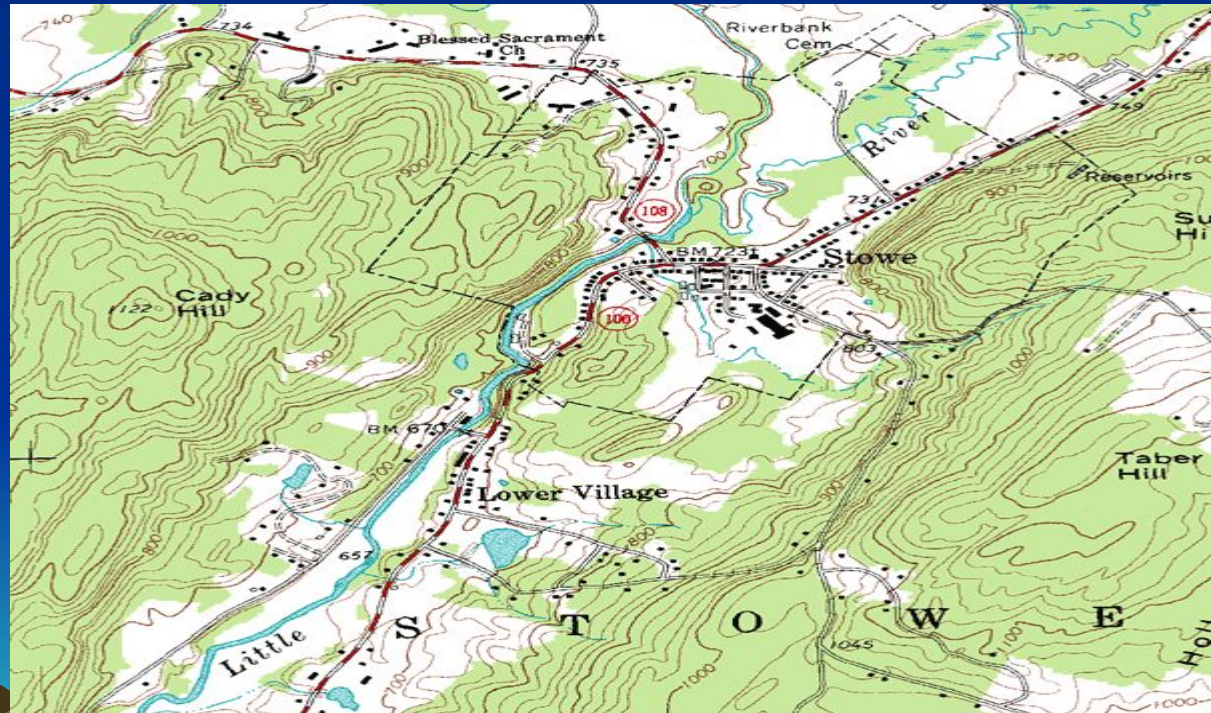

По содержанию

- общегеографические
- тематические