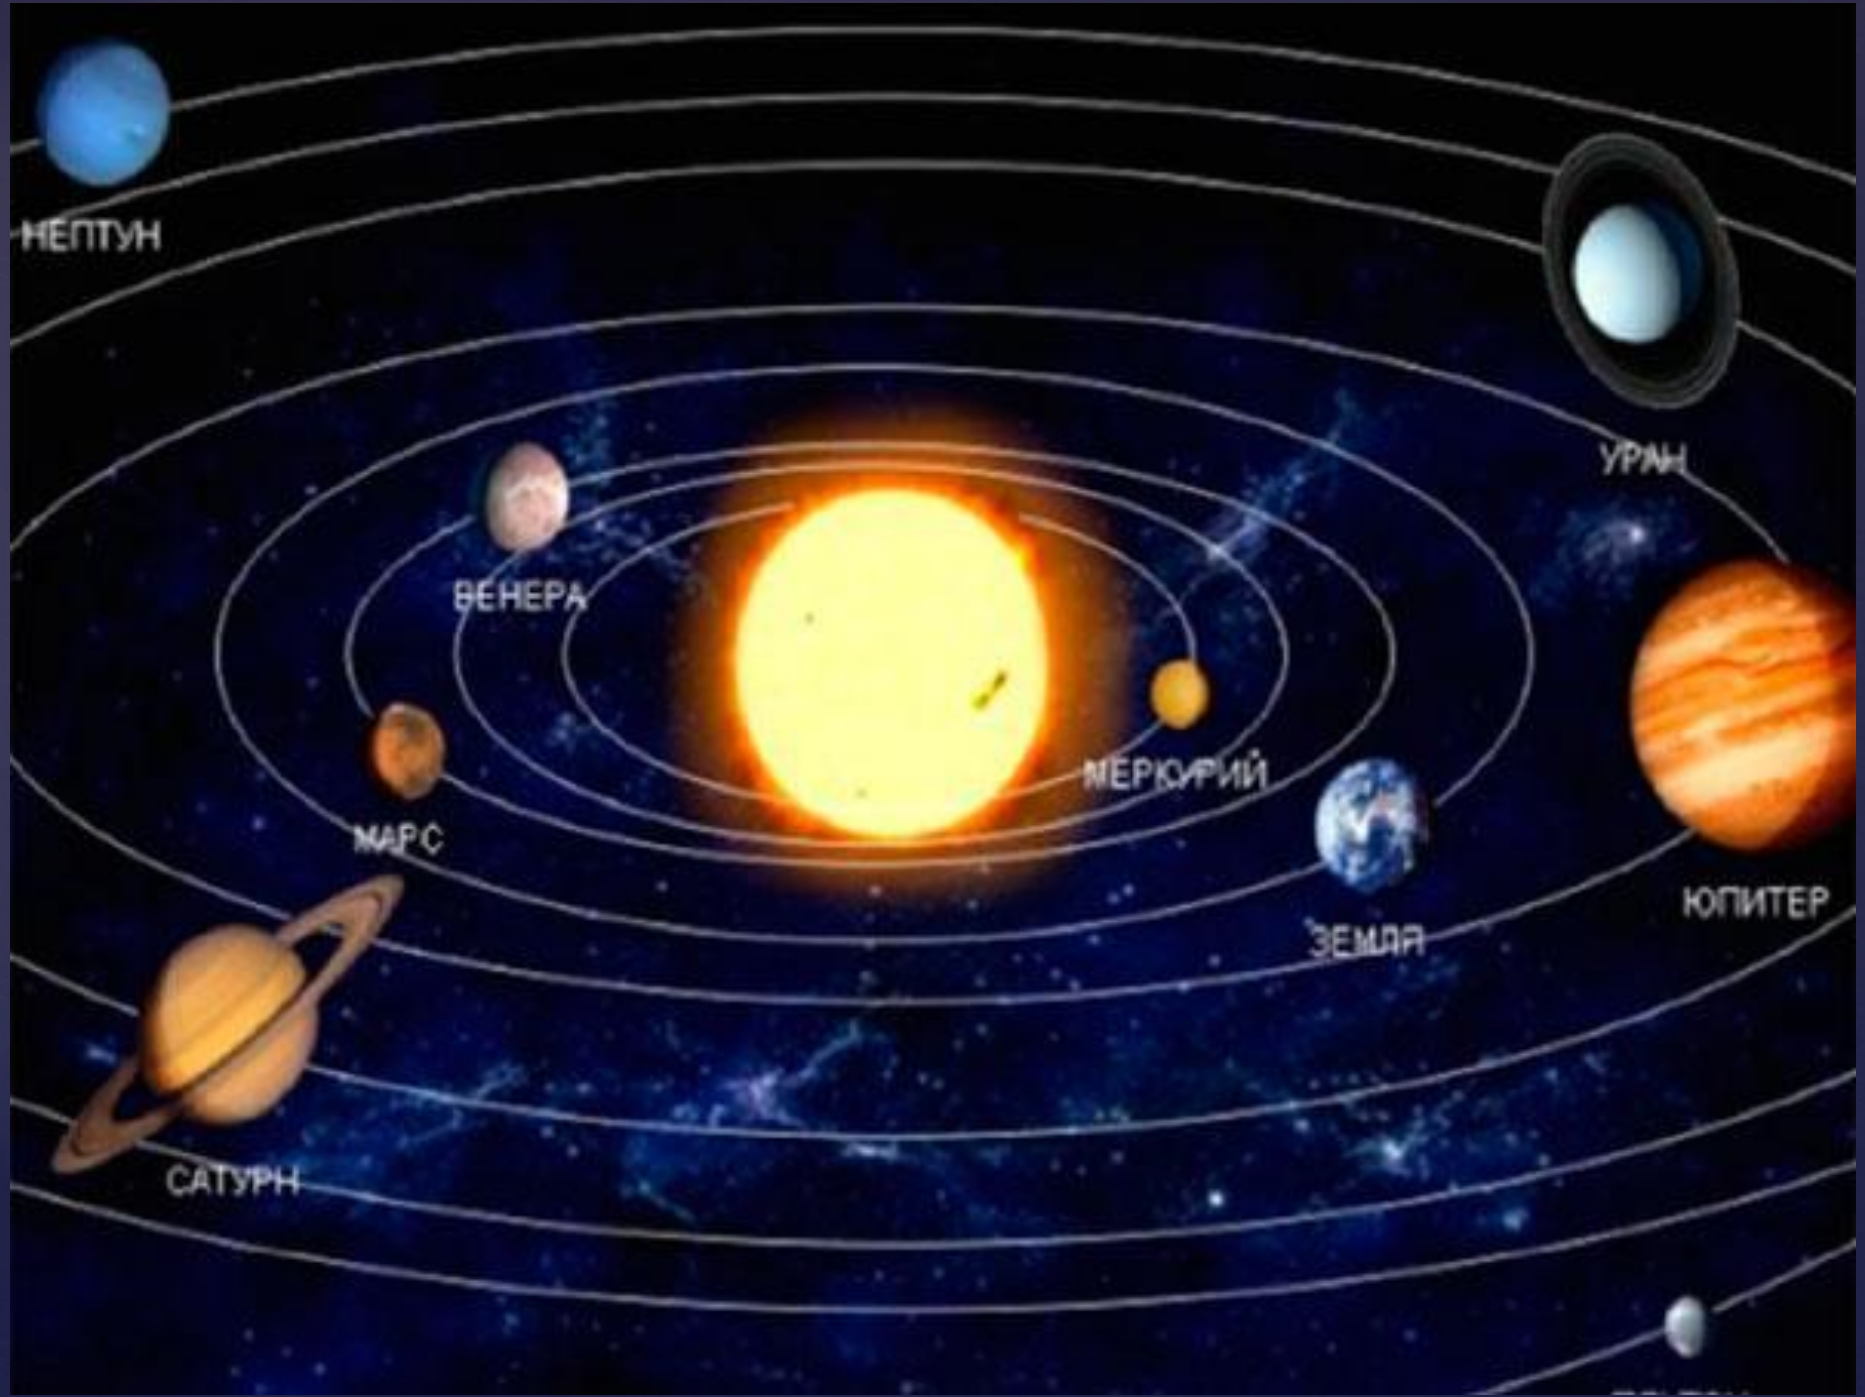

A vibrant blue-toned image of outer space. In the upper left, a full Earth is visible, showing continents and clouds. In the lower right, the curved horizon of another Earth is seen. The background is a deep blue space filled with numerous white stars and a faint, glowing nebula or galaxy structure. The word "Космос" is written across the center in a stylized red font.

Космос

Yyia

<https://toma-art.com>

НЕПТУН

УРАН

ВЕНЕРА

МЕРКУРИЙ

ЮПИТЕР

МАРС

ЗЕМЛЯ

САТУРН

ALL STITCHES WITH

A vibrant space scene featuring a large reddish planet on the left, a bright sun in the lower center, and a smaller reddish planet on the right. A blue and white planet is visible in the lower left. The background is a deep red and orange gradient.