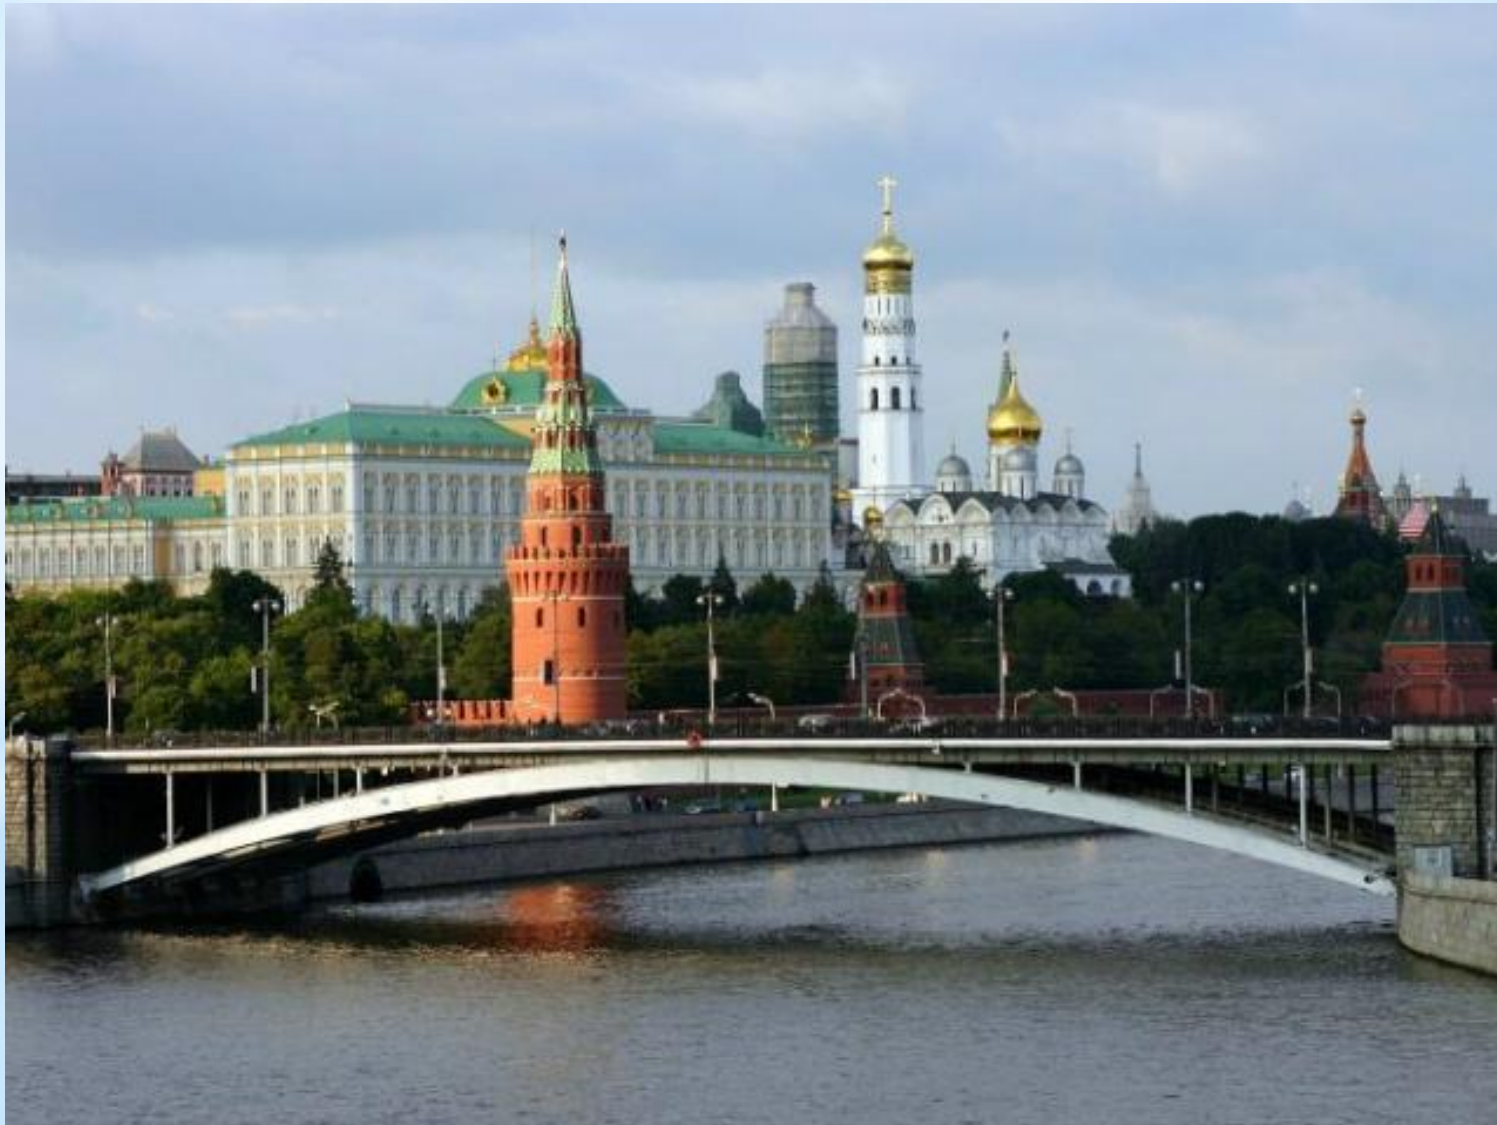

Россия - наш общий дом!

A globe of the Earth is the central focus, held gently by several hands of various skin tones. The hands are positioned around the globe, with fingers spread, suggesting a collective embrace or support. The background is a clear blue sky with a few wispy white clouds. The overall image conveys a sense of global unity and shared responsibility.

МАСКВА, 2008 г.

Россия - самая большая страна мира

ФЛАГ

ГЕРБ

ГИМН

ПРЕЗИДЕНТ РФ
Владимир
Владимирович
ПУТИН

МОСКВА

САНКТ-ПЕТЕРБУРГ