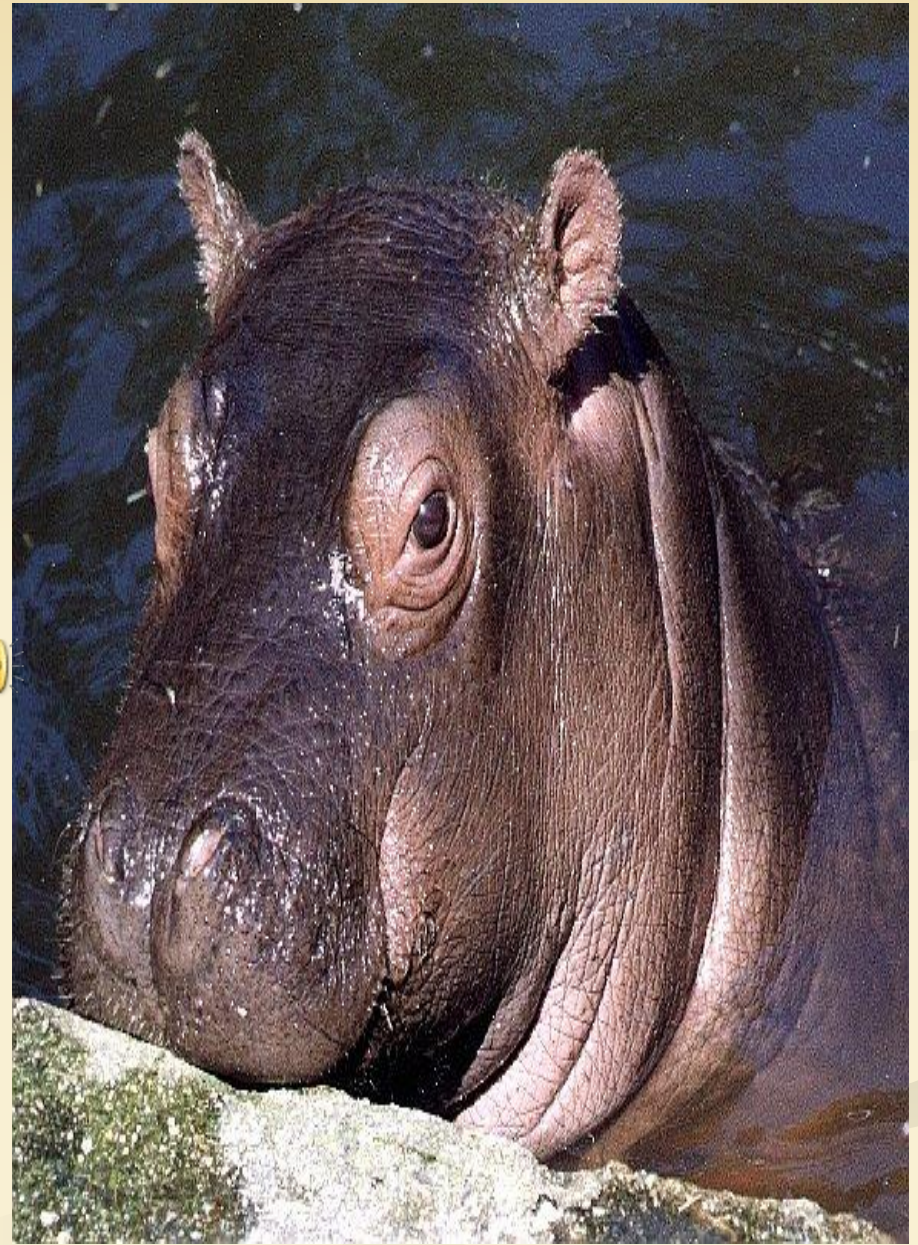

Окружающий

мир

Красная книга России

Красная книга России

A photograph of a large, mature pine tree in a forest. The tree has a thick, dark trunk and a dense canopy of green needles. The forest floor is covered with various green plants and shrubs. The sky is blue with some light clouds. The text 'ЗАПОВЕДНИКИ.' is overlaid in the center of the image in a bold, red, serif font.