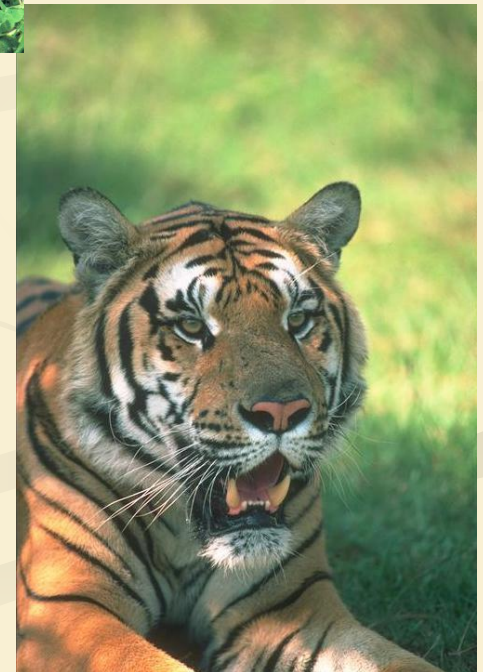

Окружающий

мир

Красная книга России

Красная книга России

A photograph of a large, mature pine tree in a forest. The tree has a thick, dark trunk and a dense canopy of green needles. The forest floor is covered with various green plants and shrubs. The sky is blue with some light clouds. The text 'ЗАПОВЕДНИКИ.' is overlaid in the center of the image in a bold, red, serif font.