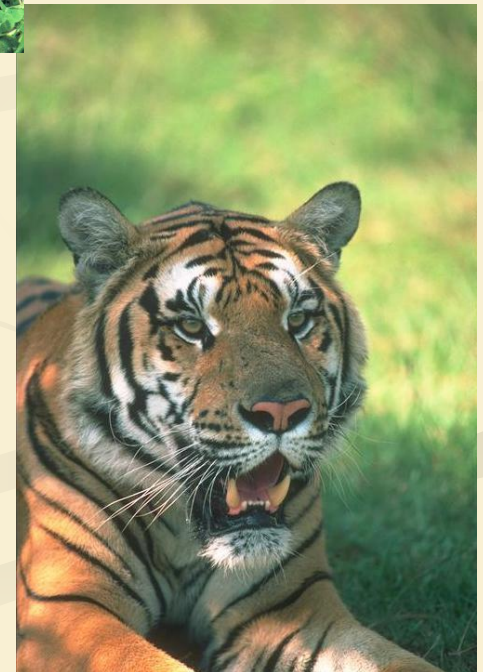

Окружающий

мир

Красная книга России

Davies pinx

Красная книга России

A photograph of a large, mature pine tree in a forest. The tree has a thick, dark trunk and a dense canopy of green needles. The background shows other trees and a blue sky with light clouds. The text 'ЗАПОВЕДНИКИ.' is overlaid in large, bold, red capital letters across the middle of the image.