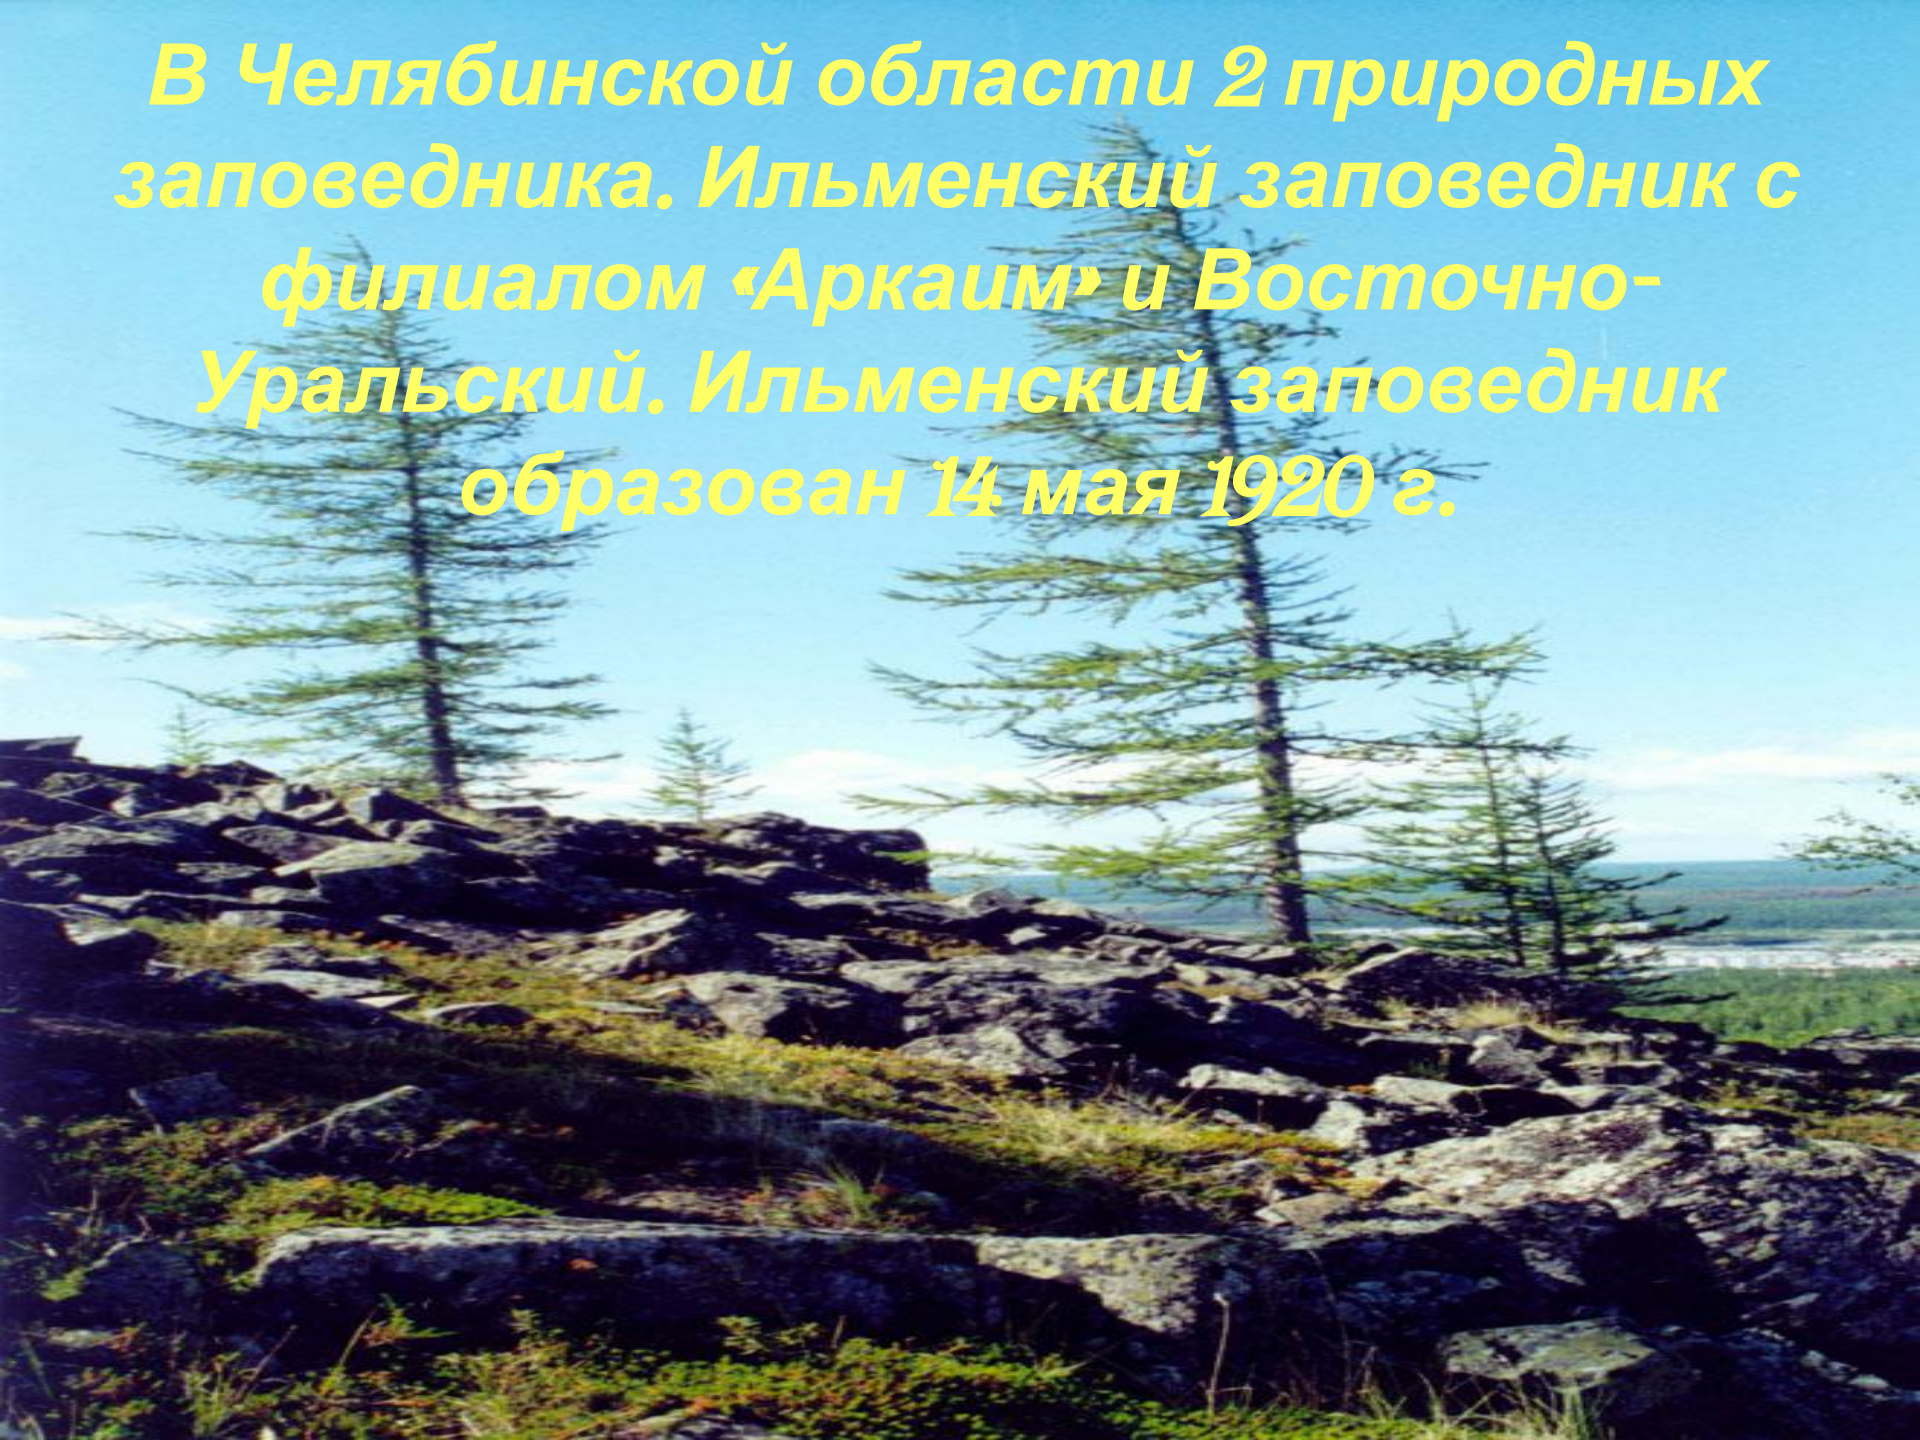

*В Челябинской области 2 природных
заповедника. Ильменский заповедник с
филиалом «Аркаим» и Восточно-
Уральский. Ильменский заповедник
образован 14 мая 1920 г.*