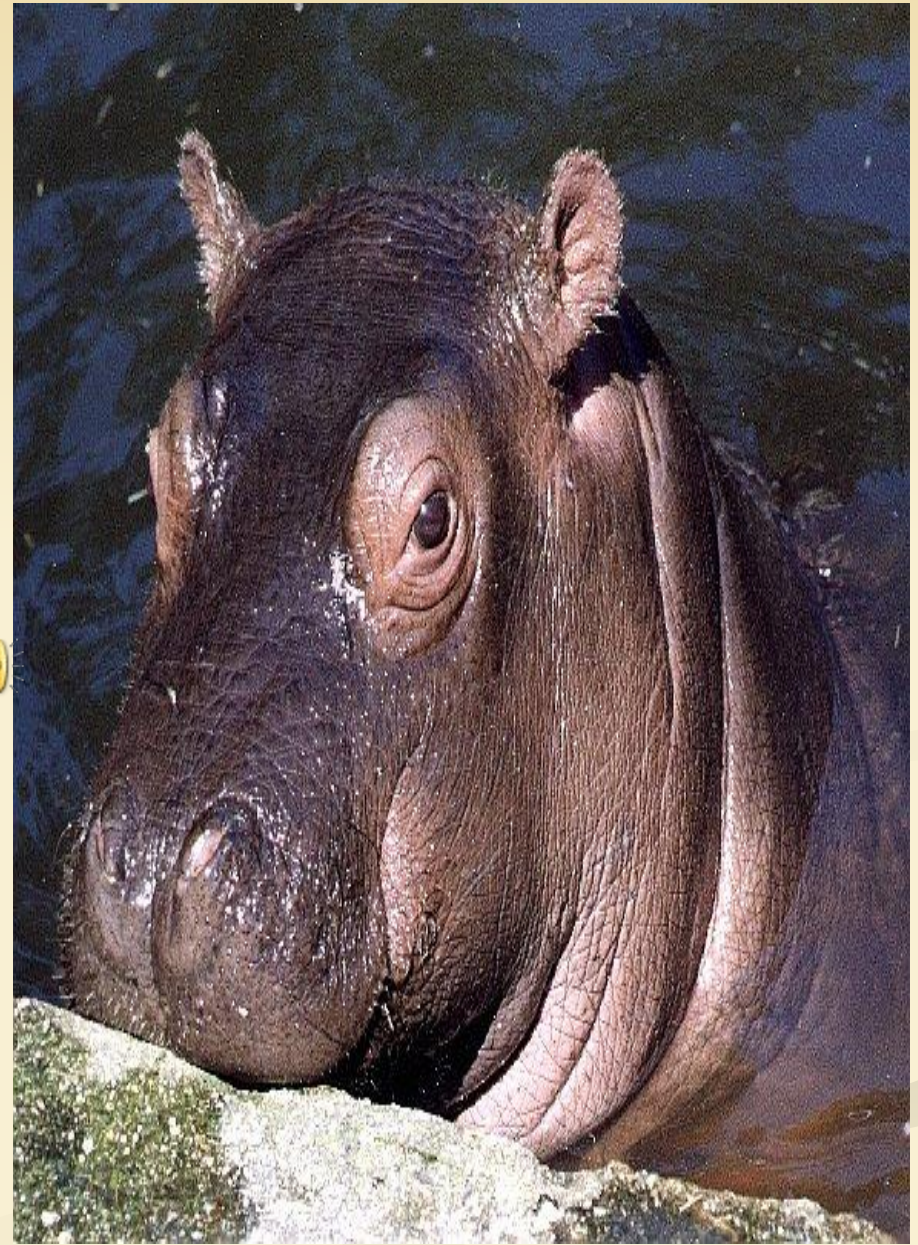

Окружающий

мир

Красная книга России

Davies pinx

Красная книга России

A photograph of a large, mature pine tree in a forest. The tree has a thick, dark trunk and a dense canopy of green needles. The forest floor is covered with various green shrubs and plants. The sky is blue with some light clouds. The text 'ЗАПОВЕДНИКИ.' is overlaid in the center of the image in a bold, red, serif font.