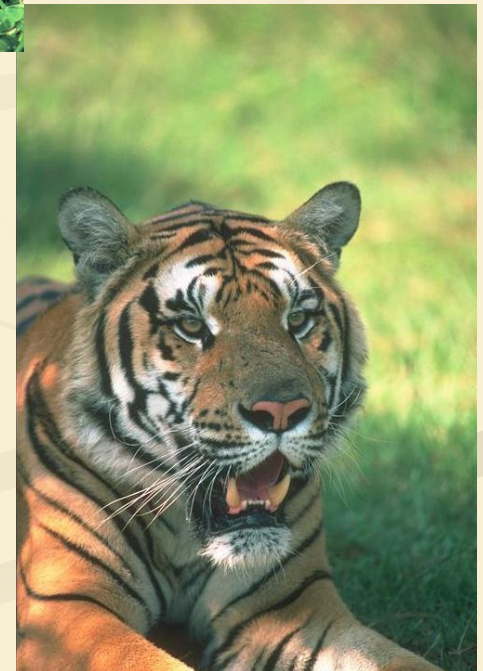

Окружающий

мир

Красная книга России

Davies pinx

Красная книга России

A photograph of a large, mature pine tree in a forest. The tree has a thick, dark trunk and a dense canopy of green needles. The forest floor is covered with various green shrubs and plants. The sky is blue with some light clouds. The text 'ЗАПОВЕДНИКИ.' is overlaid in the center of the image in a bold, red, serif font.