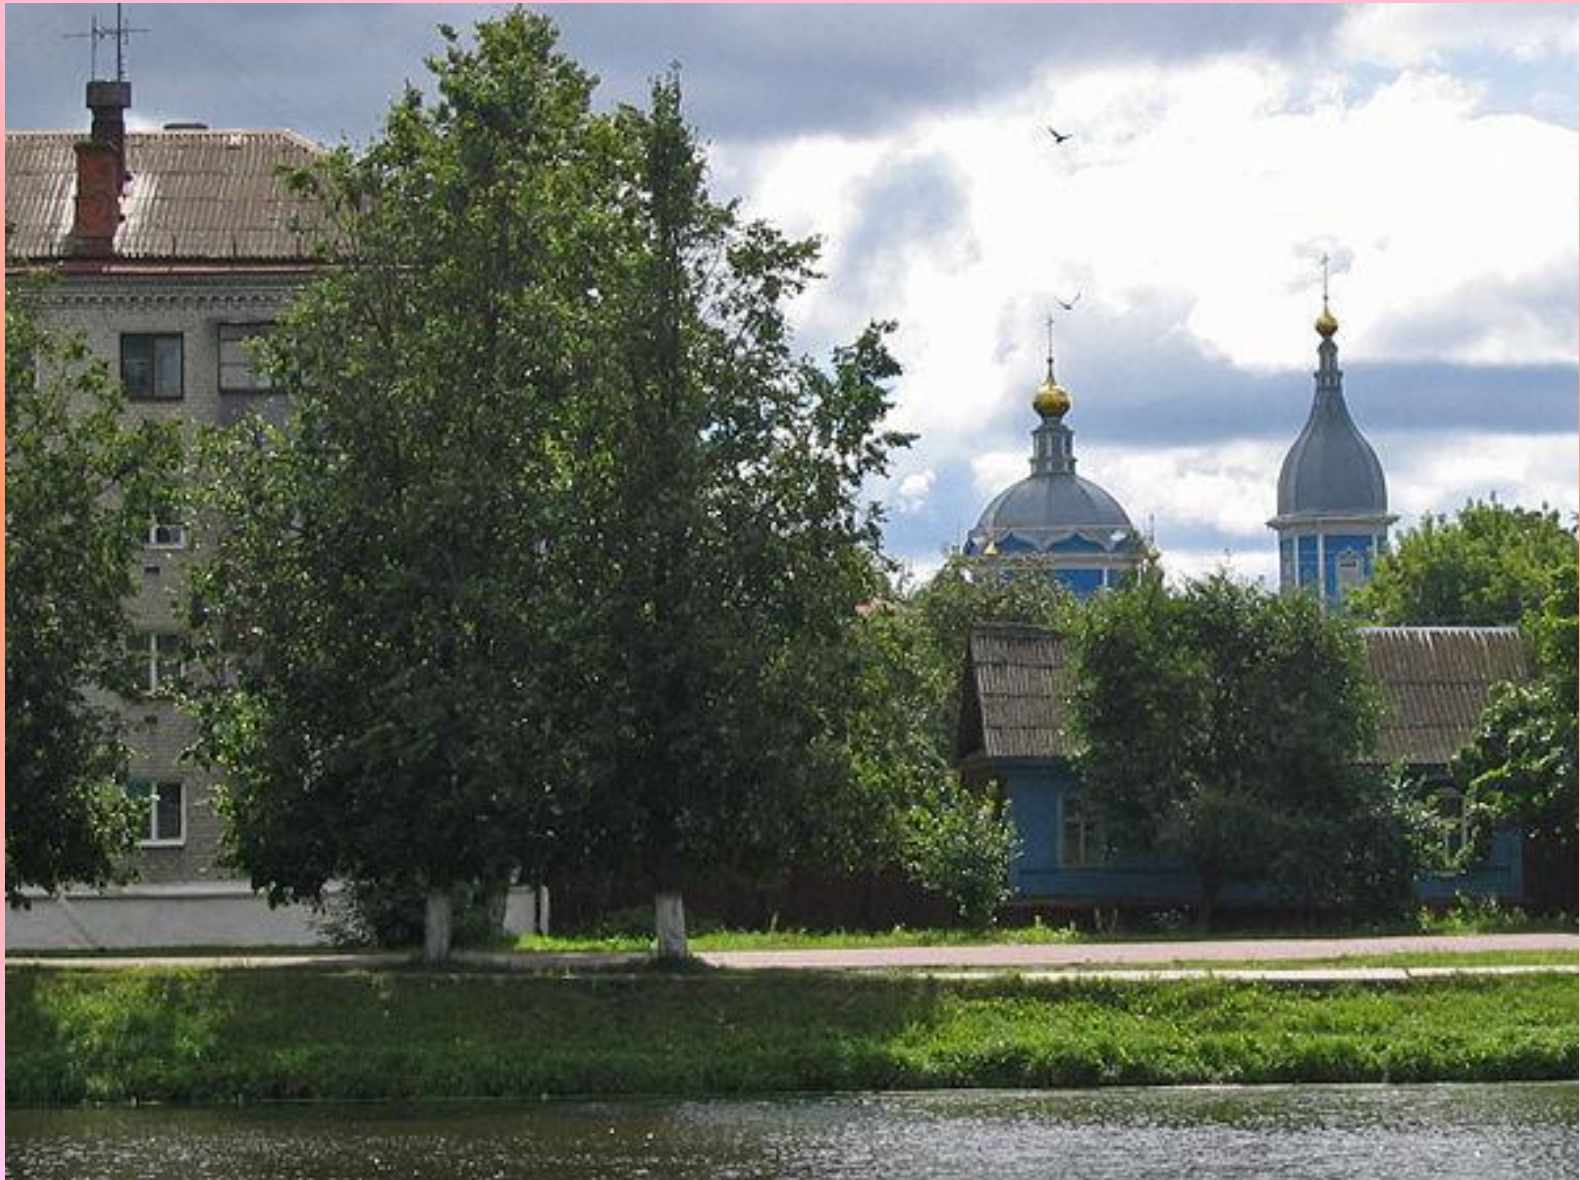

Новозыбков