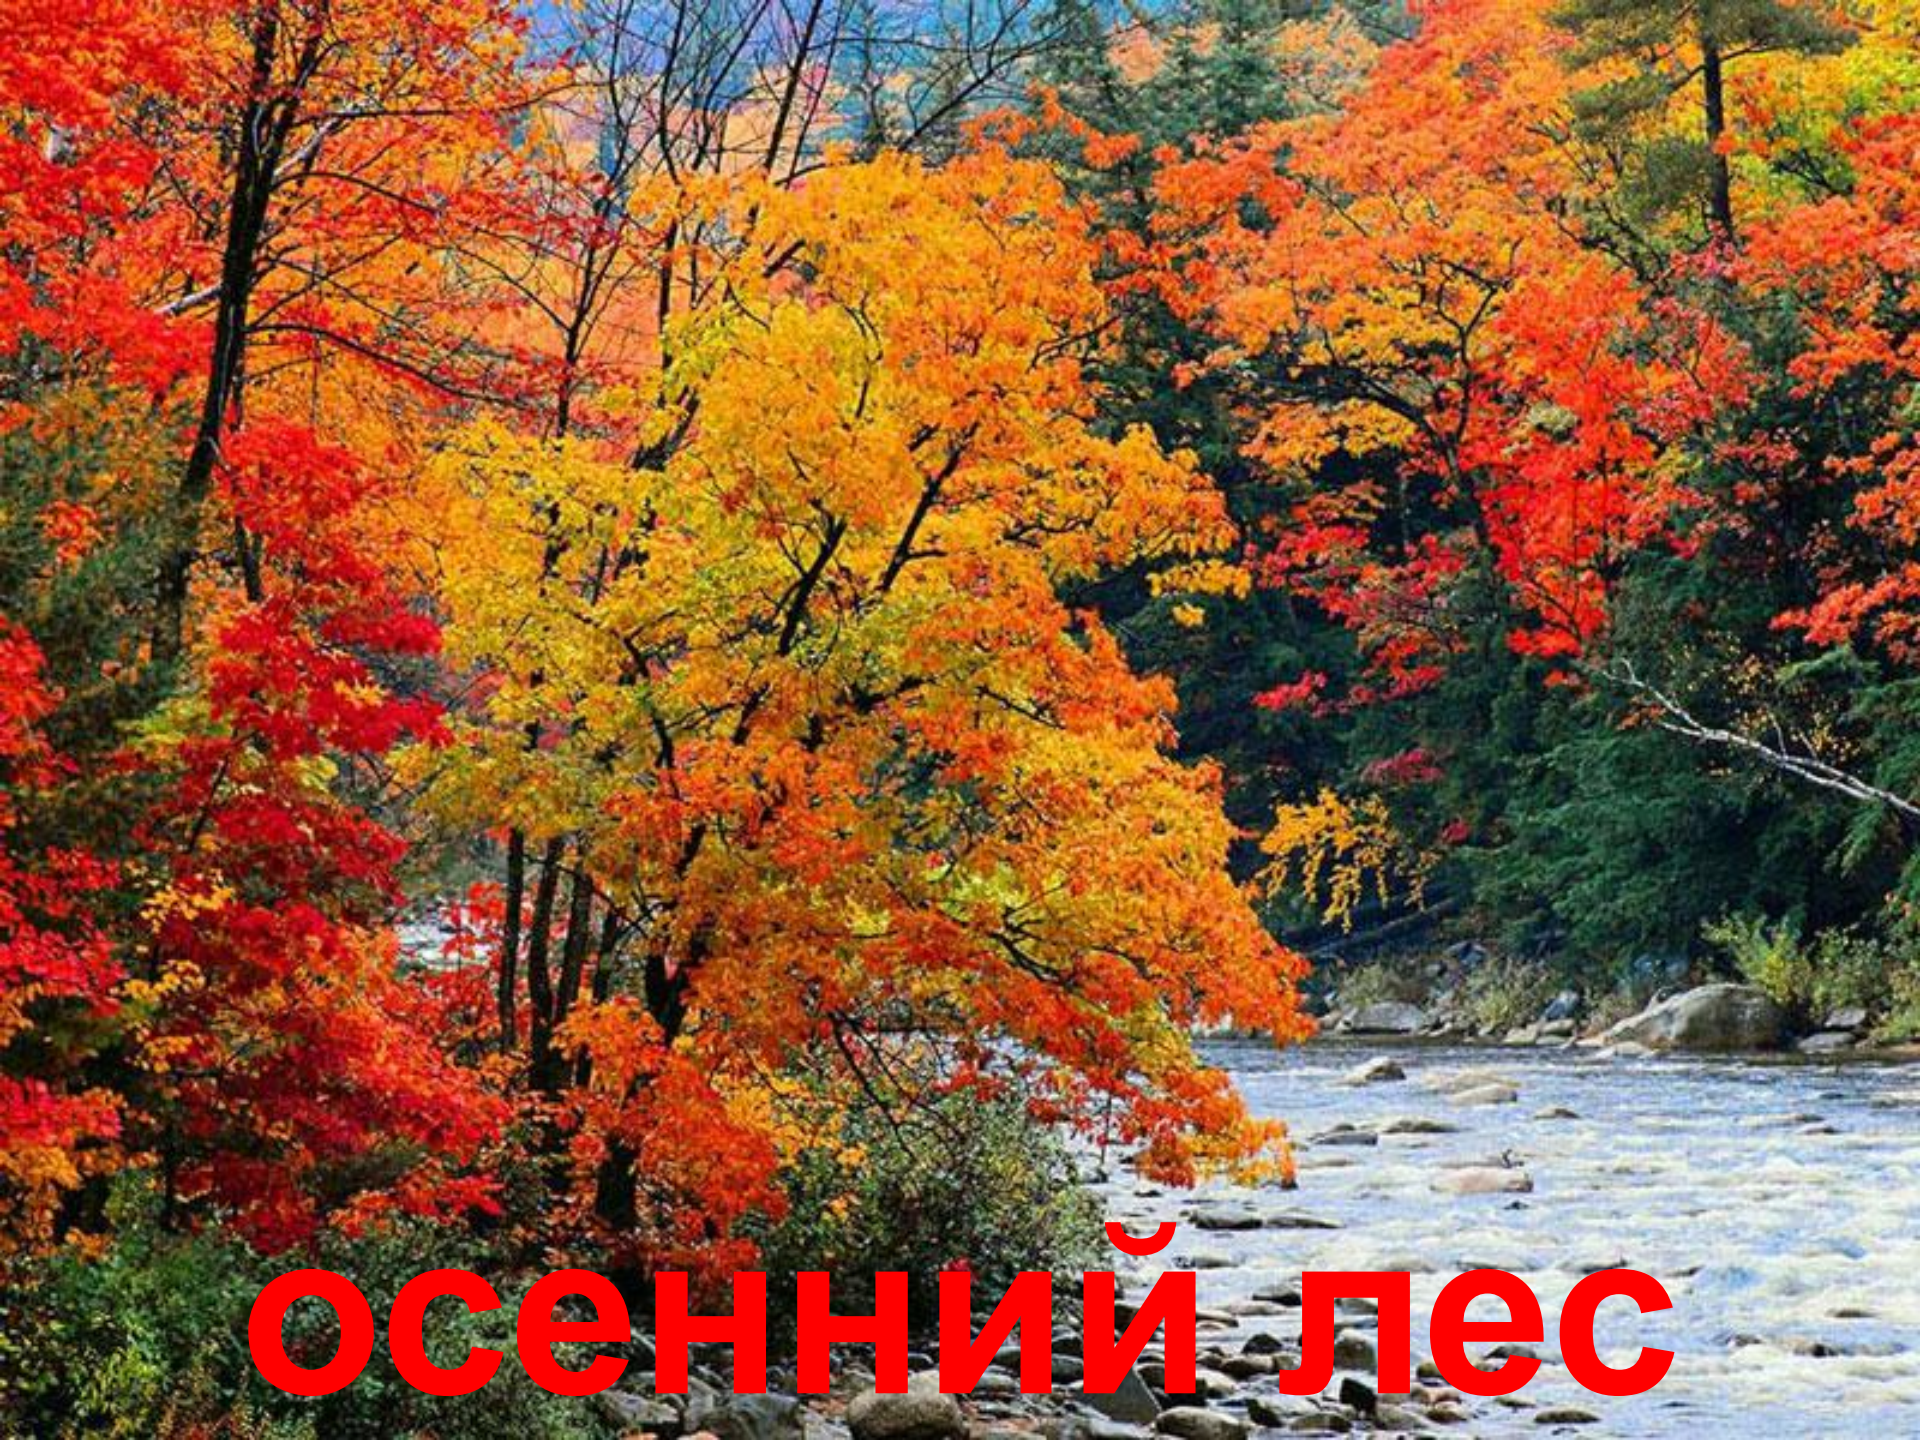

осенний лес