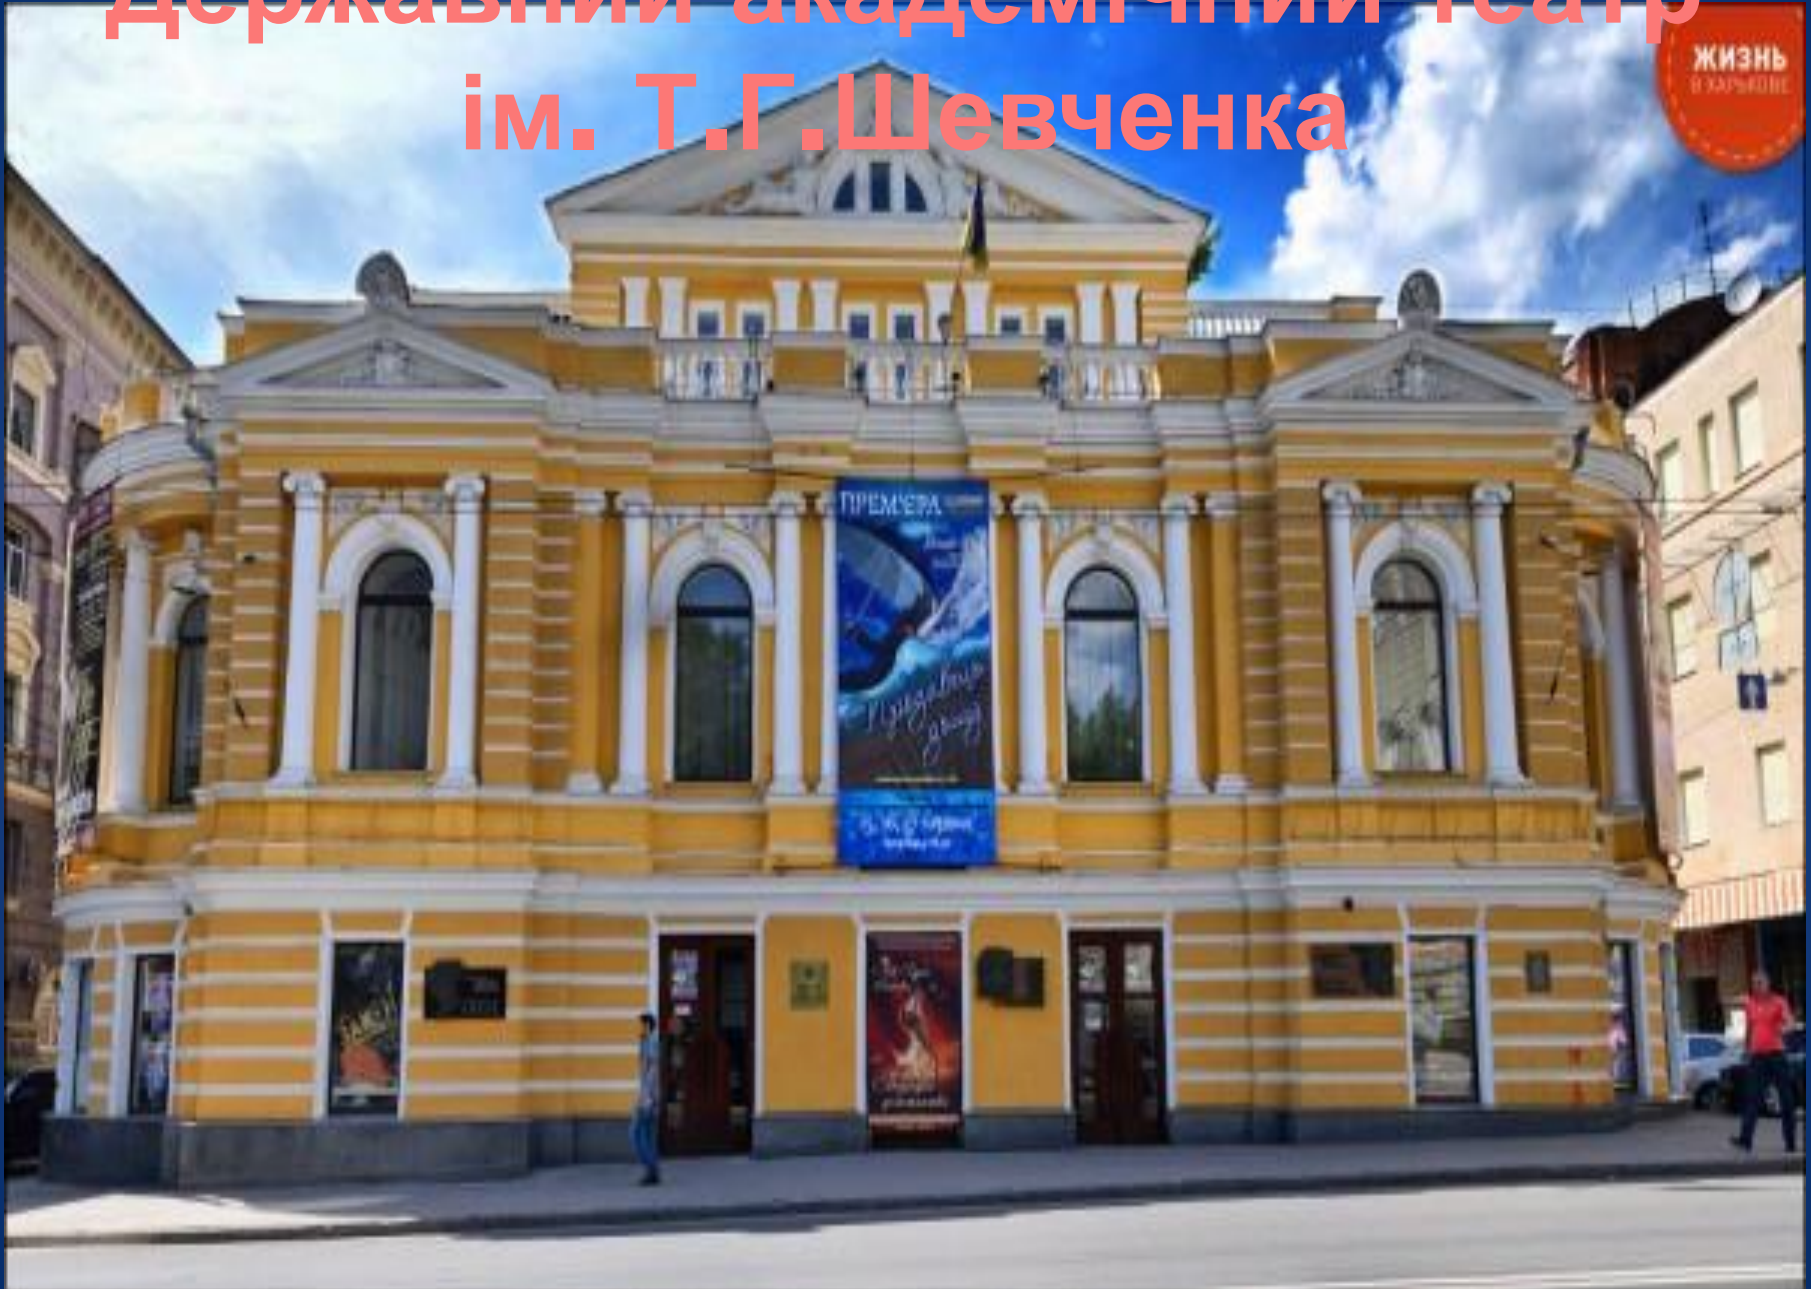

Державний академічний театр ім. Т.Г.Шевченка

ЖИЗНЬ
В ХАРЬКОВІ