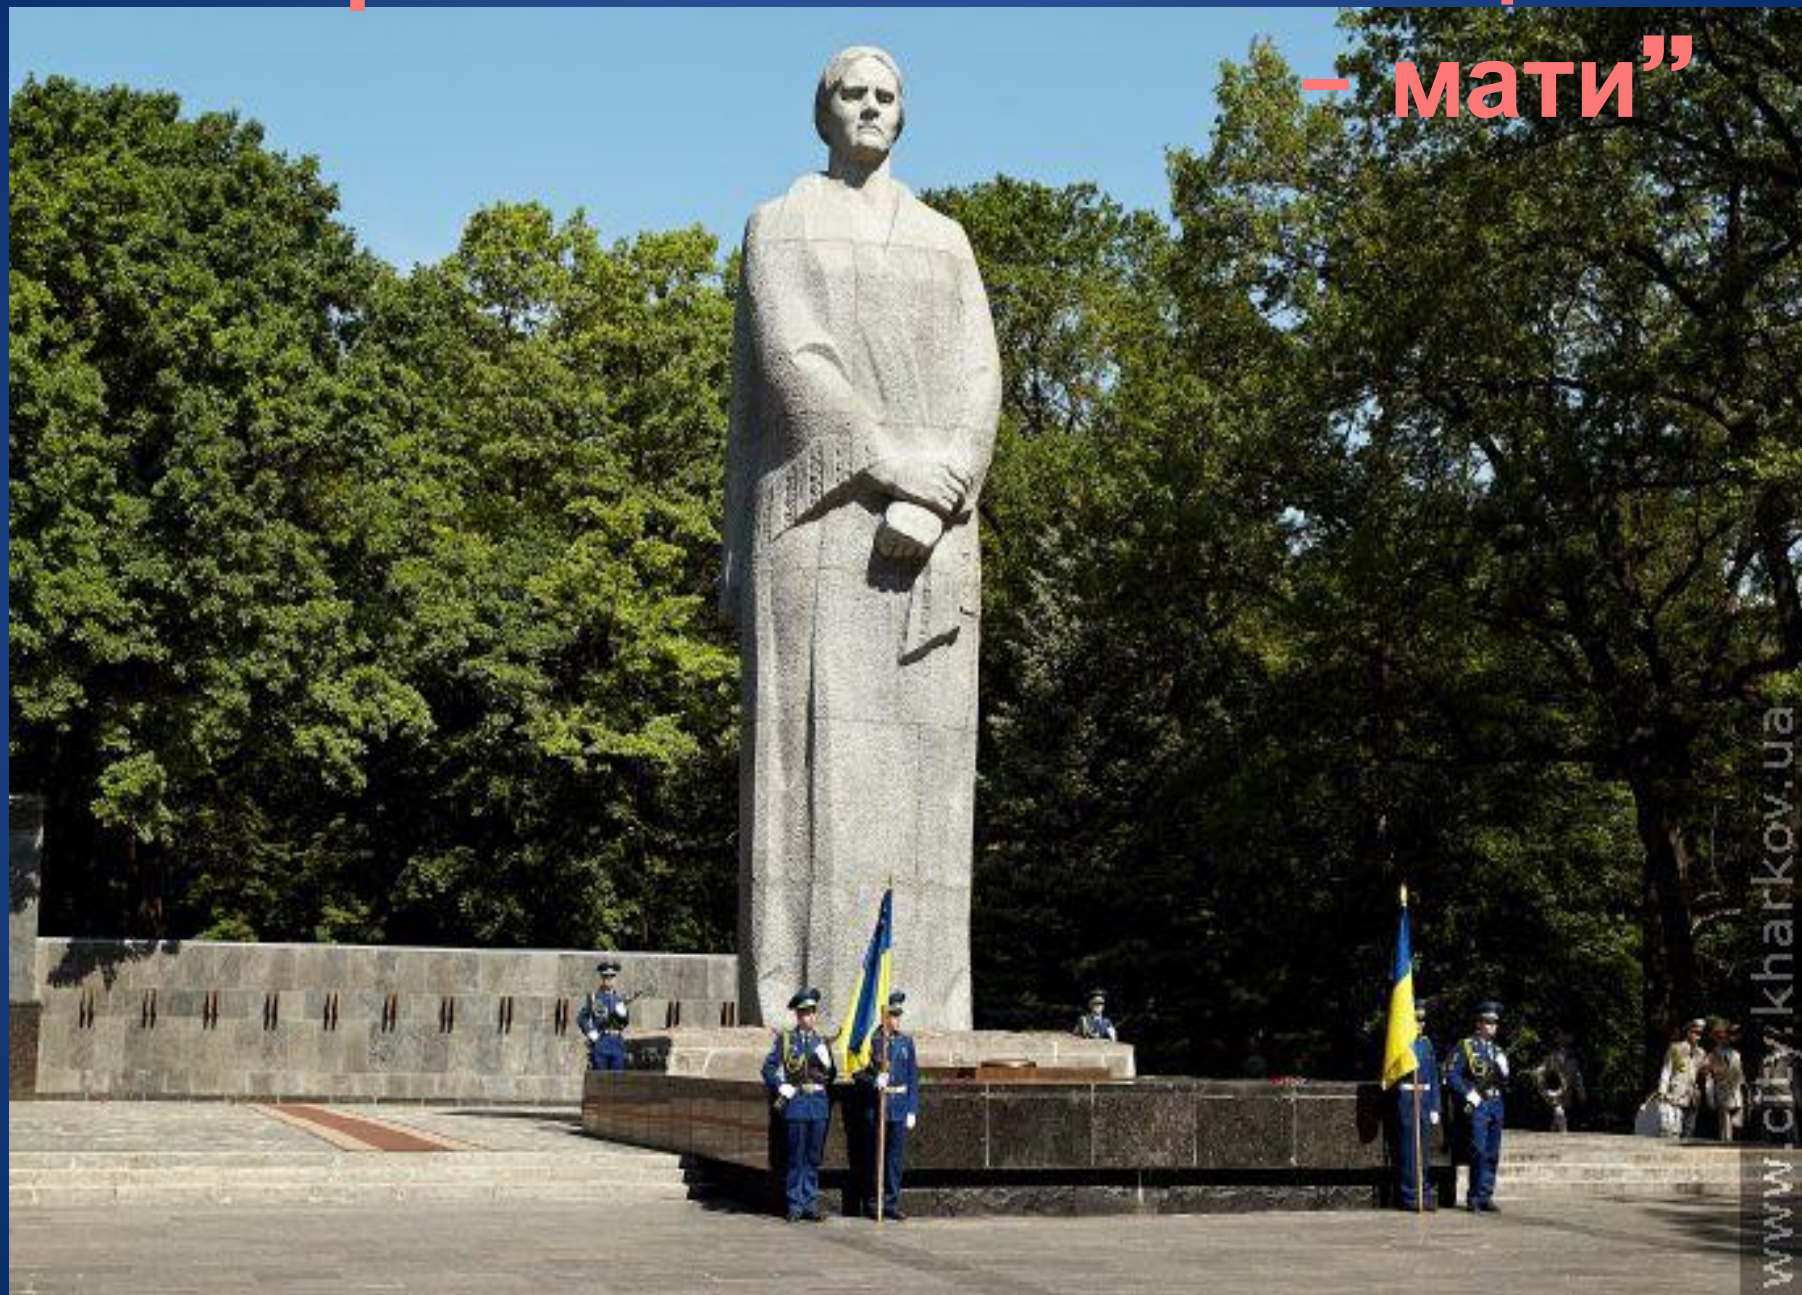

Меморіал слави “ Батьківщина – мати”