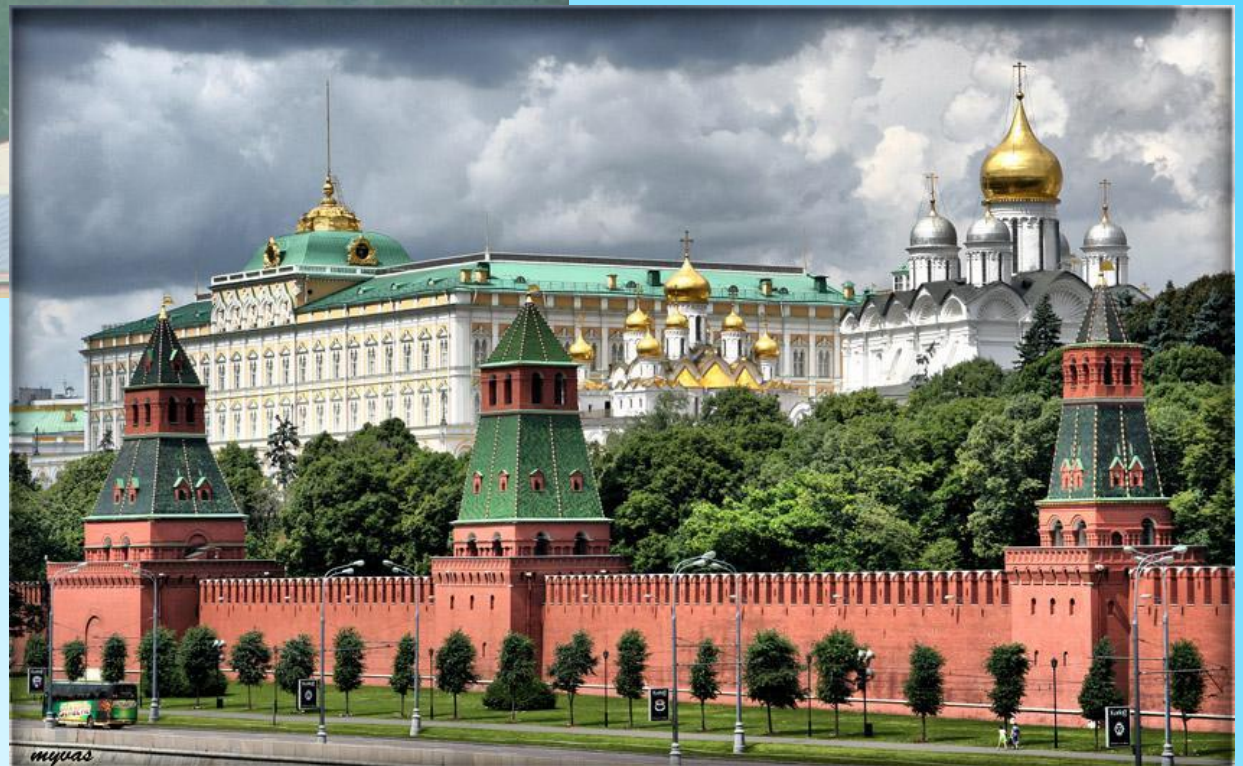

A scenic view of the Moscow Kremlin and the Moskva River under a cloudy sky. The Kremlin's red brick walls and towers are visible on the right, with several golden domes of churches in the background. The Moskva River flows in the foreground, and a few cars are parked along the riverbank.

*Московский Кремль*

*Нижегородский Кремль*