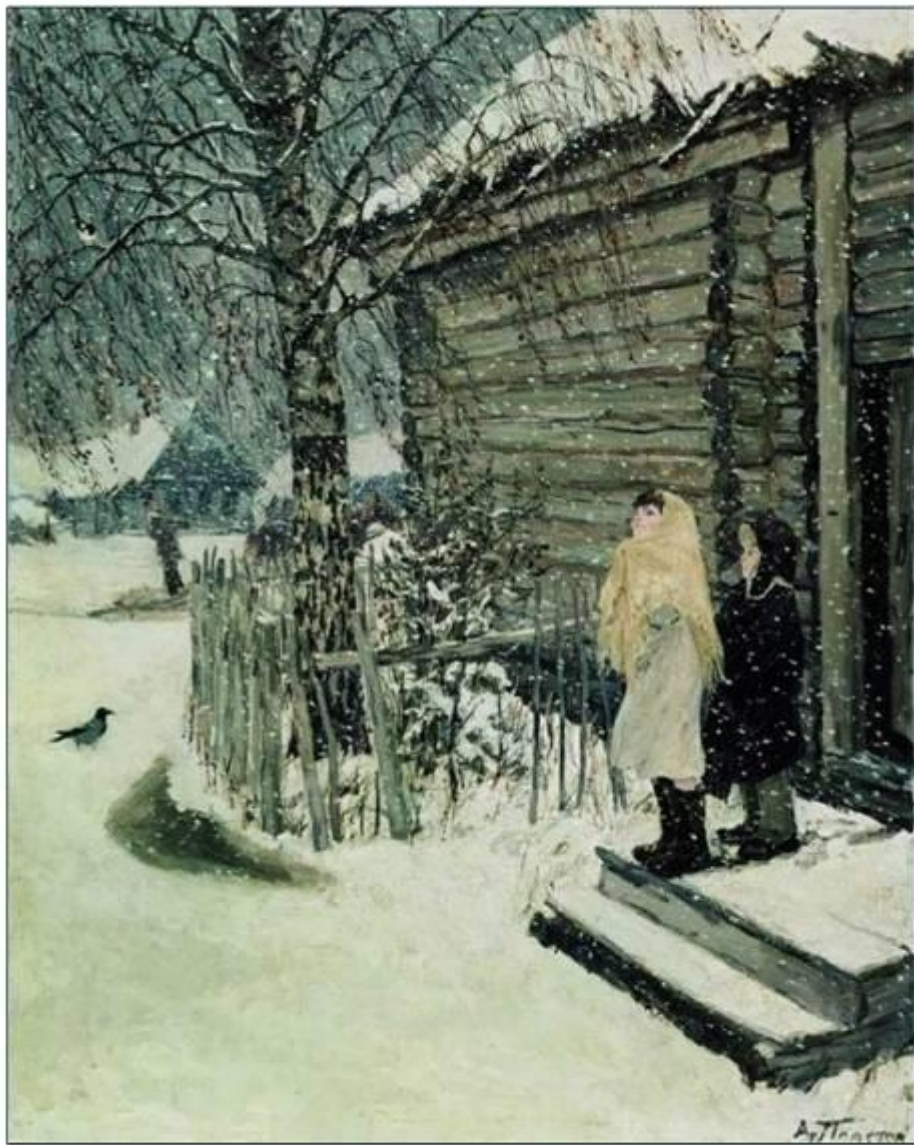

А.А. Пластов
«Первый снег»