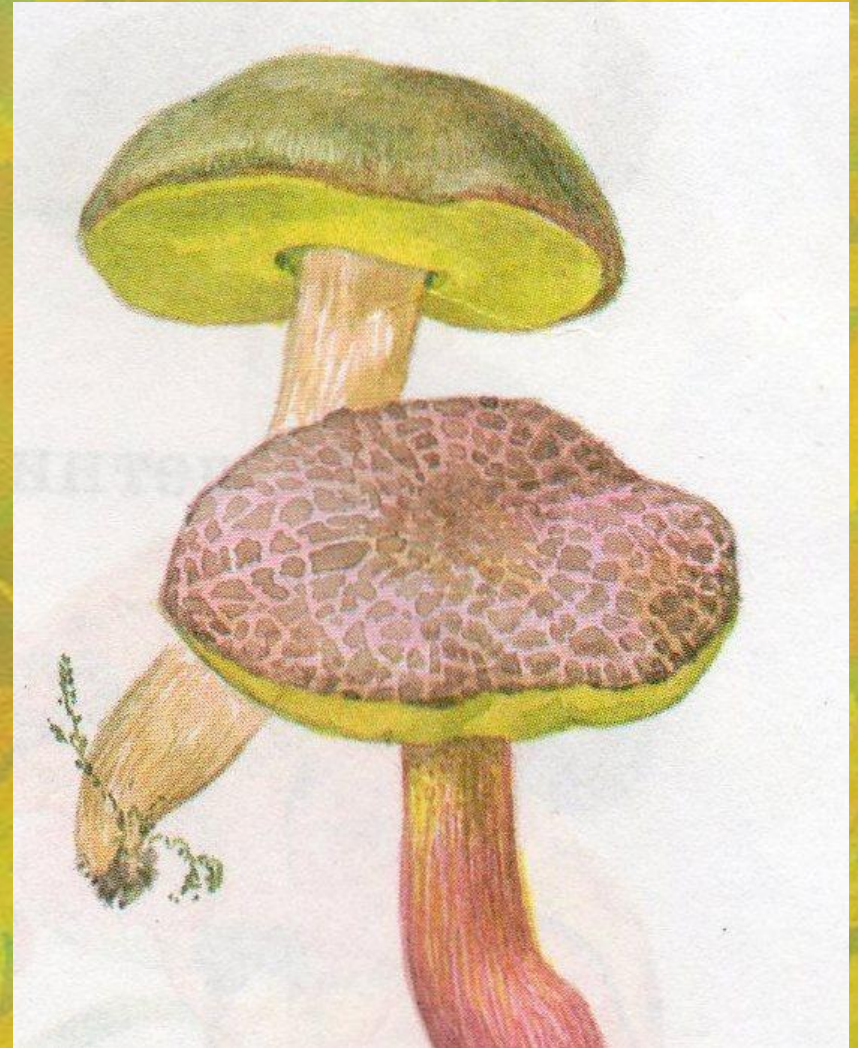

The background of the image is a dense, overlapping pattern of autumn leaves. The leaves are primarily in shades of bright yellow and light green, with some darker green and brownish-yellow tones, suggesting a transition in the season. The leaves are scattered across the frame, with some showing clear veins and serrated edges. The overall effect is a soft, textured, and colorful backdrop.

Грибы

Рыжик

- съедобный

Лисички

- съедобный

Подберёзовик

съедобный

Подосиновик

- съедобный

Моховик

- съедобный

Мухоморы

• **ЯДОВИТЫ**

Бледная поганка

• **ЯДОВИТА**

Ложный опёнок