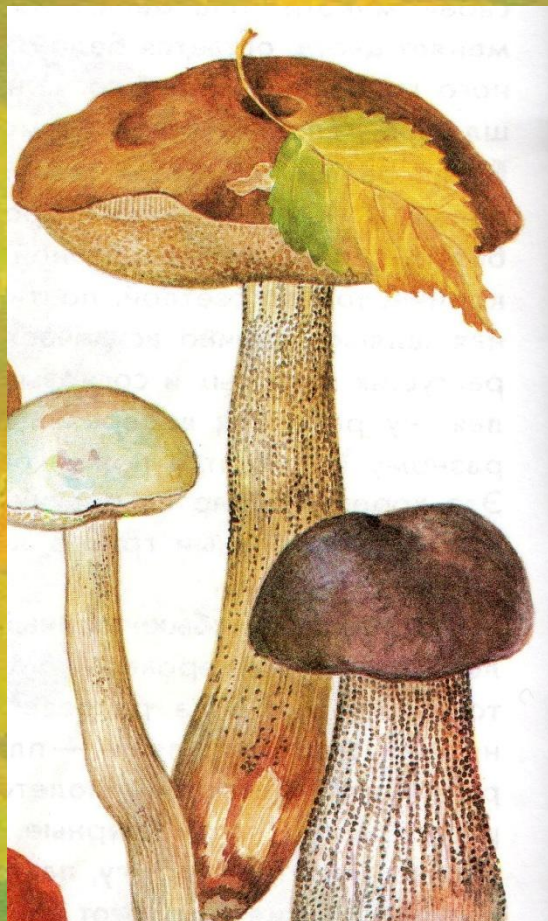

The background of the image is a dense, artistic composition of autumn leaves. The leaves are in various stages of color change, ranging from bright yellow to deep orange and some hints of green. They are scattered across the frame, with some appearing more prominent than others. The overall effect is a soft, textured, and warm-toned background. The word "Грибы" is centered in the middle of the image in a dark brown, sans-serif font.

Грибы

Рыжик

- съедобный

Лисички

- съедобный

Подберёзовик

съедобный

Подосиновик

- съедобный

Моховик

- съедобный

Мухоморы

• **ЯДОВИТЫ**

Бледная поганка

• **ЯДОВИТА**

Ложный опёнок