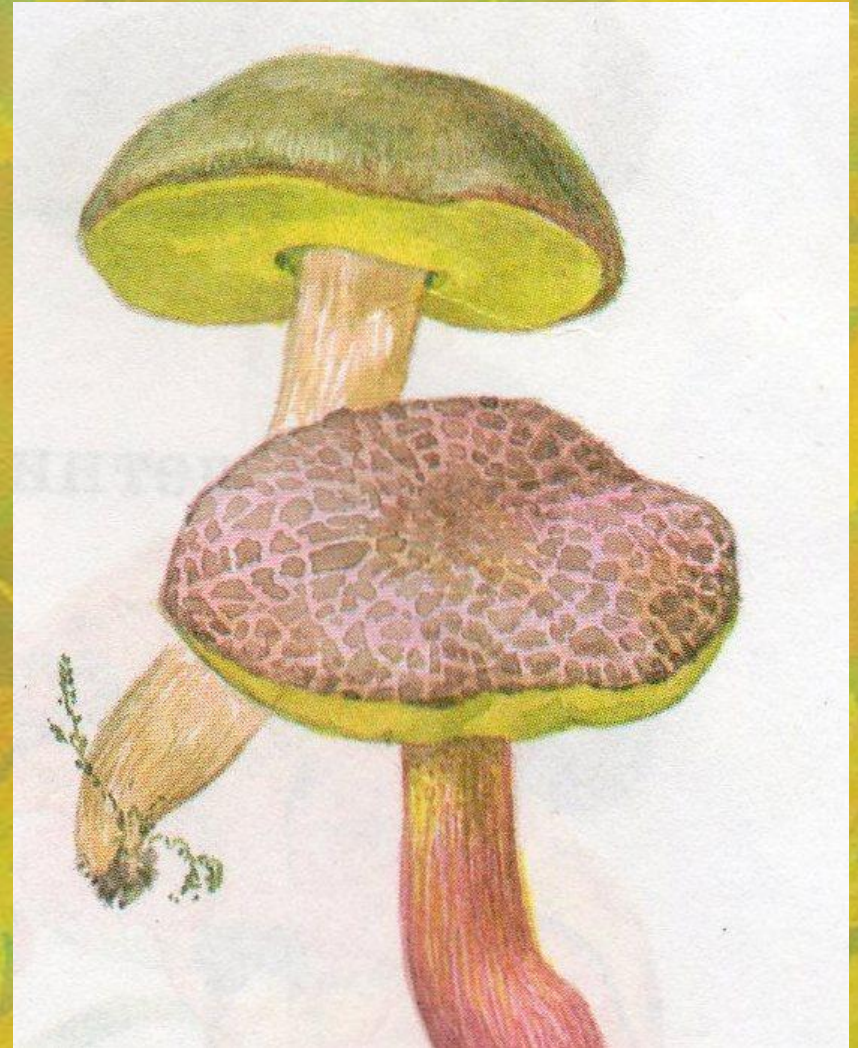

The background of the image is a dense, artistic composition of autumn leaves. The leaves are in various stages of color change, ranging from bright yellow to deep orange and some hints of green. They are scattered across the frame, with some appearing more prominent than others. The overall effect is a soft, textured, and warm-toned background. The word "Грибы" is centered in the middle of the image in a dark brown, sans-serif font.

Грибы

Рыжик

- съедобный

Лисички

- съедобный

Подберёзовик

съедобный

Подосиновик

- съедобный

Моховик

- съедобный

Мухоморы

• **ЯДОВИТЫ**

Бледная поганка

• **ЯДОВИТА**

Ложный опёнок