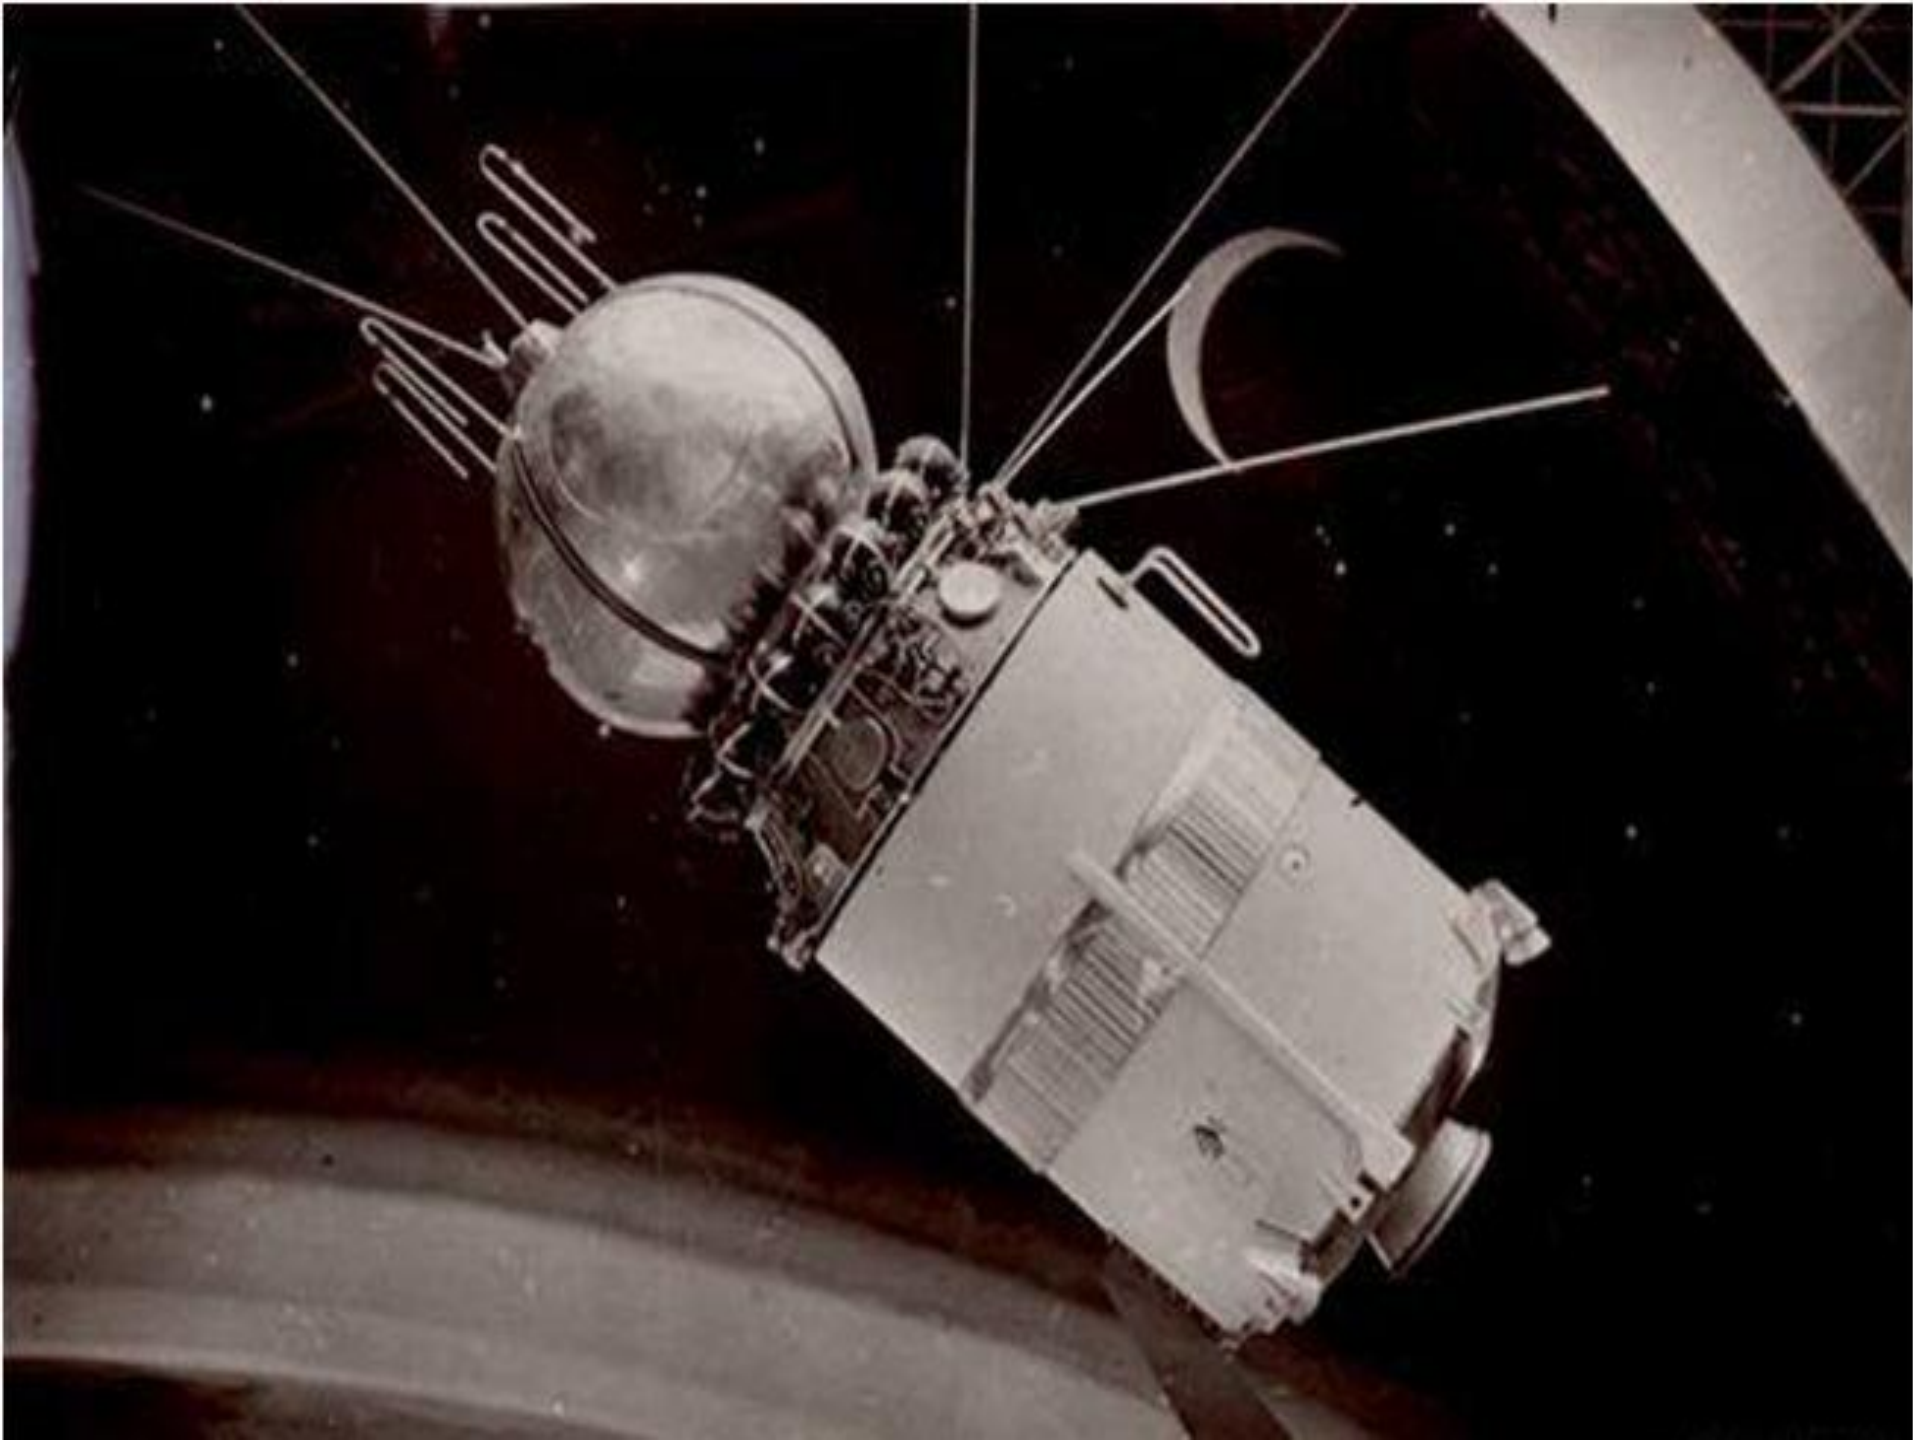

A decorative border composed of many small, colorful stars in shades of purple, blue, green, and yellow, arranged in a curved path along the top and left edges of the page. The background is a light blue gradient with faint, larger star outlines scattered across it.

ДЕНЬ КОСМОНАВТИ КИ

ЮРИЙ АЛЕКСЕЕВИЧ ГАГАРИН

Saturn

Distance: 233,570 km
Radius: 60,268 km
Apparent diameter: 23° 40' 17.3"
Phase angle: 10.1°

2010 Oct 11 13:55:08 UTC
Real time

Speed: 0.00000 m/s

Follow Saturn
FOV: 35° 07' 33.5" (1.00x)