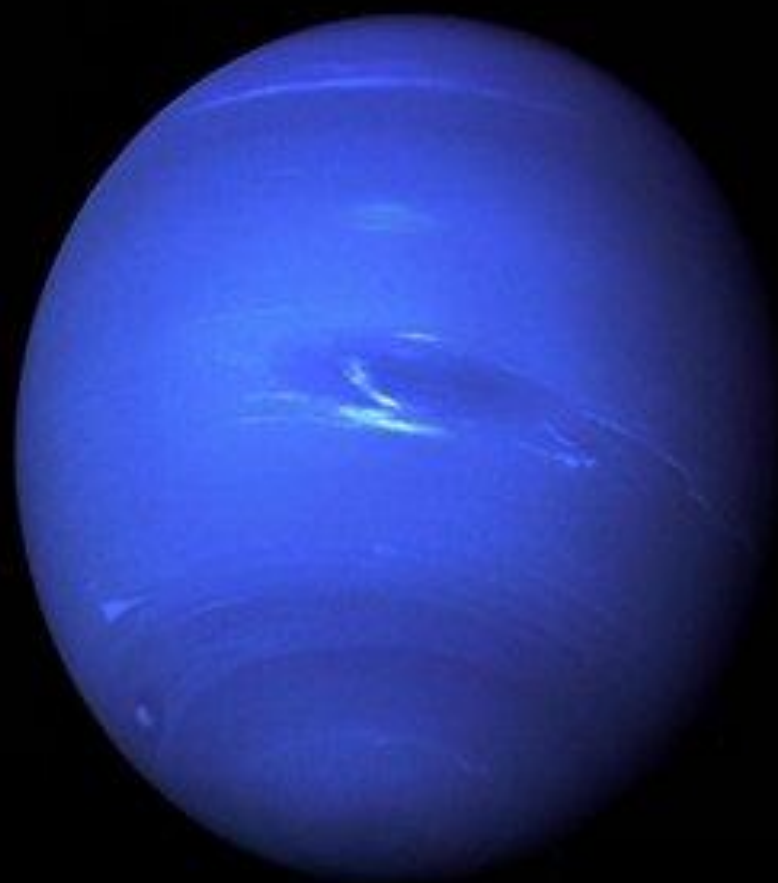

A decorative border composed of many small, colorful stars in shades of purple, blue, green, and yellow, arranged in a curved path along the top and left edges of the page. The background is a light blue gradient with faint, larger star outlines scattered across it.

ДЕНЬ КОСМОНАВТИ КИ

ЮРИЙ АЛЕКСЕЕВИЧ ГАГАРИН

Saturn

Distance: 233,570 km
Radius: 60,268 km
Apparent diameter: 23° 40' 17.3"
Phase angle: 10.1°

2010 Oct 11 13:55:08 UTC
Real time

Speed: 0.00000 m/s

Follow Saturn
FOV: 35° 07' 33.5" (1.00x)