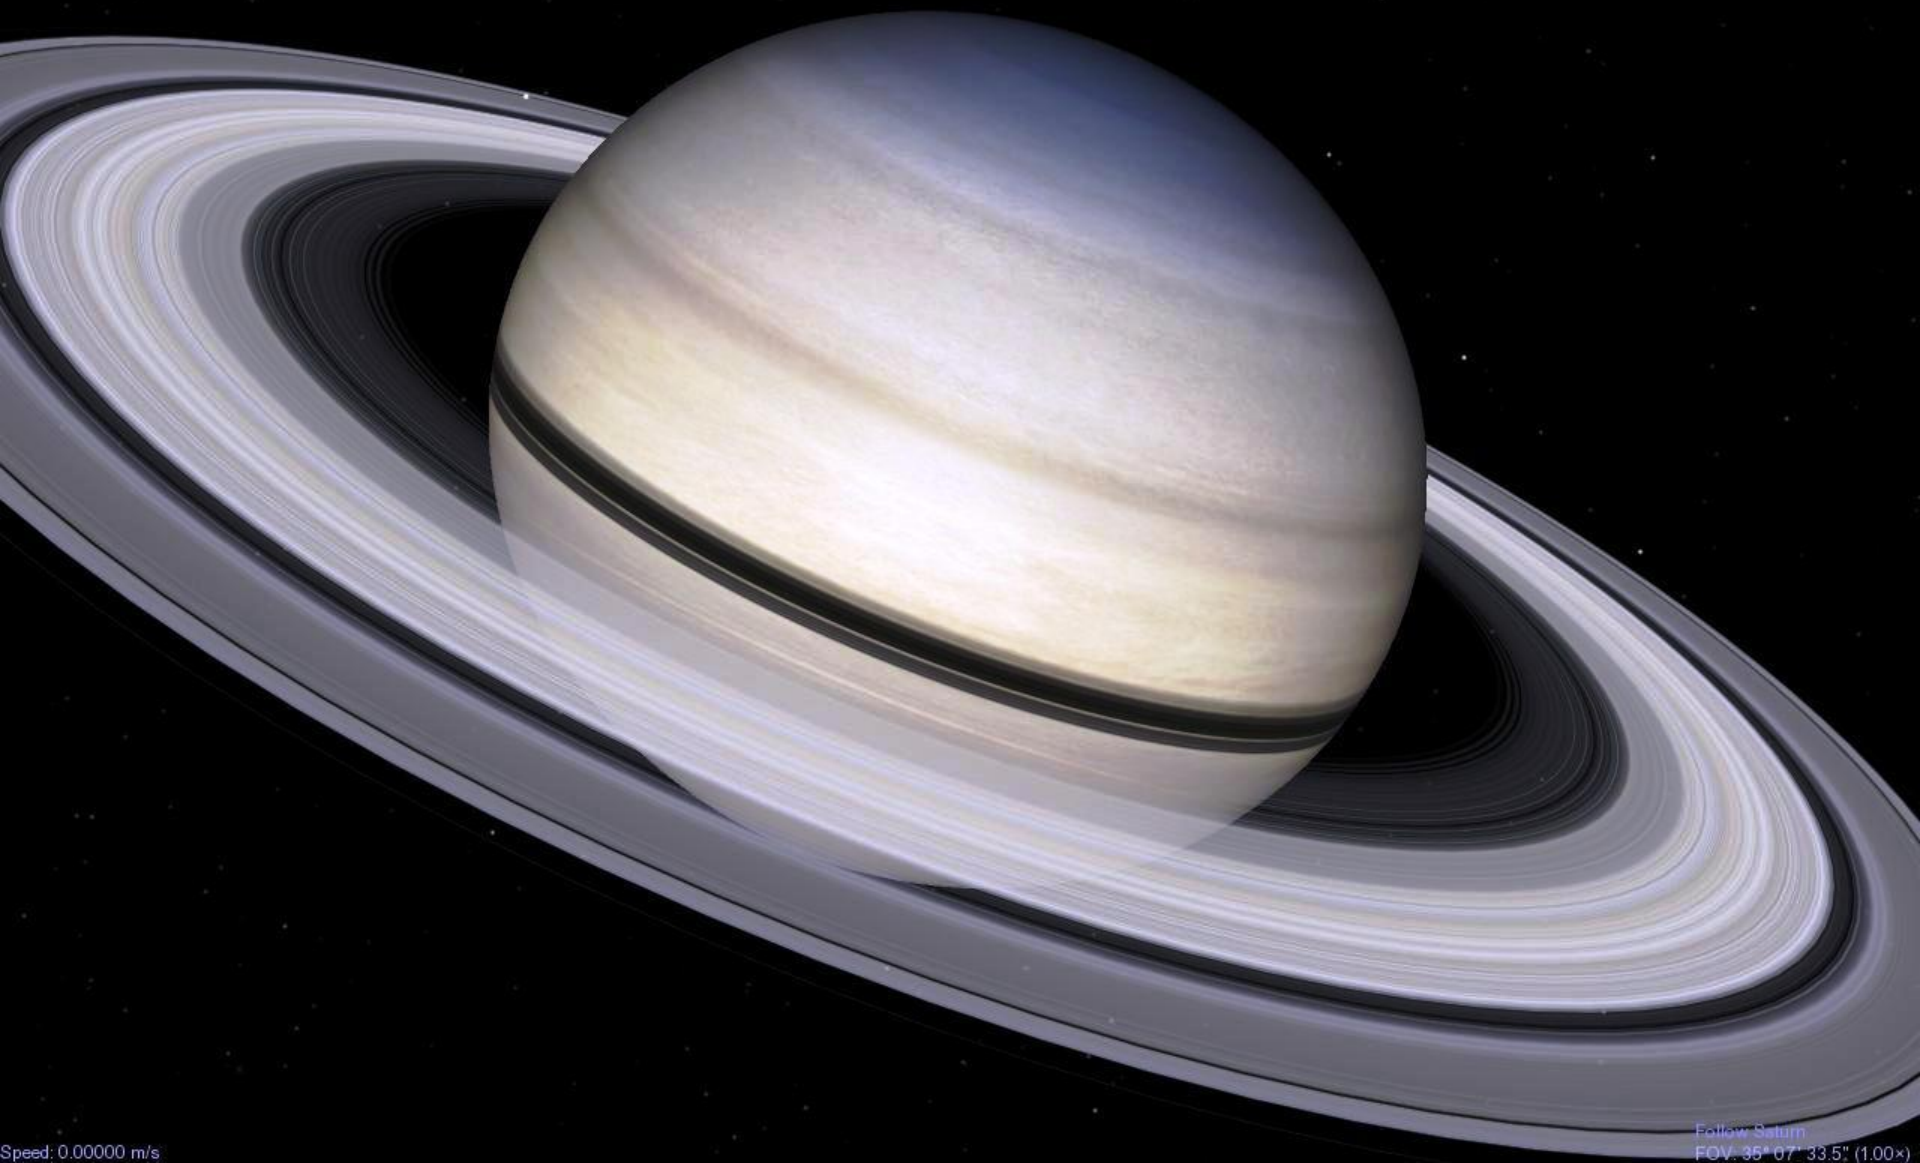

A decorative border composed of many small, colorful stars in shades of purple, blue, green, and yellow, arranged in a curved path along the top and left edges of the page. The background is a light blue gradient with faint, larger star outlines scattered across it.

ДЕНЬ КОСМОНАВТИ КИ

ЮРИЙ АЛЕКСЕЕВИЧ ГАГАРИН

Saturn

Distance: 233,570 km
Radius: 60,268 km
Apparent diameter: 23° 40' 17.3"
Phase angle: 10.1°

2010 Oct 11 13:55:08 UTC
Real time

Speed: 0.00000 m/s

Follow Saturn
FOV: 35° 07' 33.5" (1.00x)