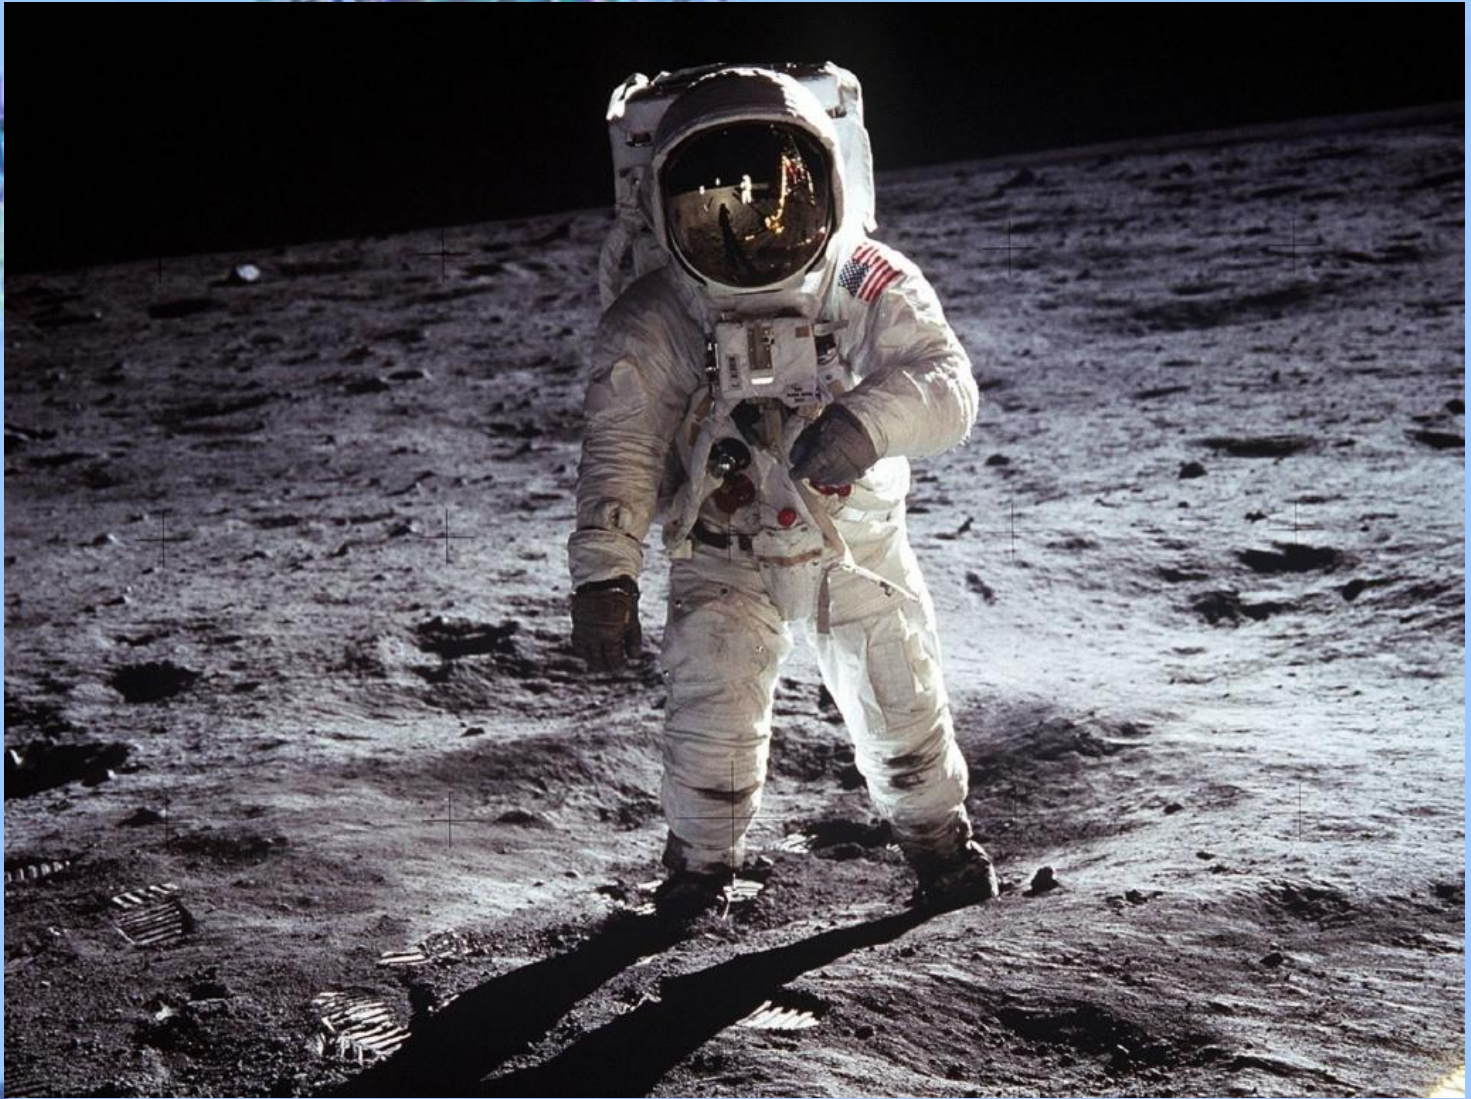

A decorative border composed of many small, colorful stars in shades of purple, blue, green, and yellow, arranged in a curved path along the top and left edges of the page. The background is a light blue gradient with faint, larger star outlines scattered across it.

ДЕНЬ КОСМОНАВТИ КИ

ЮРИЙ АЛЕКСЕЕВИЧ ГАГАРИН

Saturn

Distance: 233,570 km
Radius: 60,268 km
Apparent diameter: 23° 40' 17.3"
Phase angle: 10.1°

2010 Oct 11 13:55:08 UTC
Real time

Speed: 0.00000 m/s

Follow Saturn
FOV: 35° 07' 33.5" (1.00x)