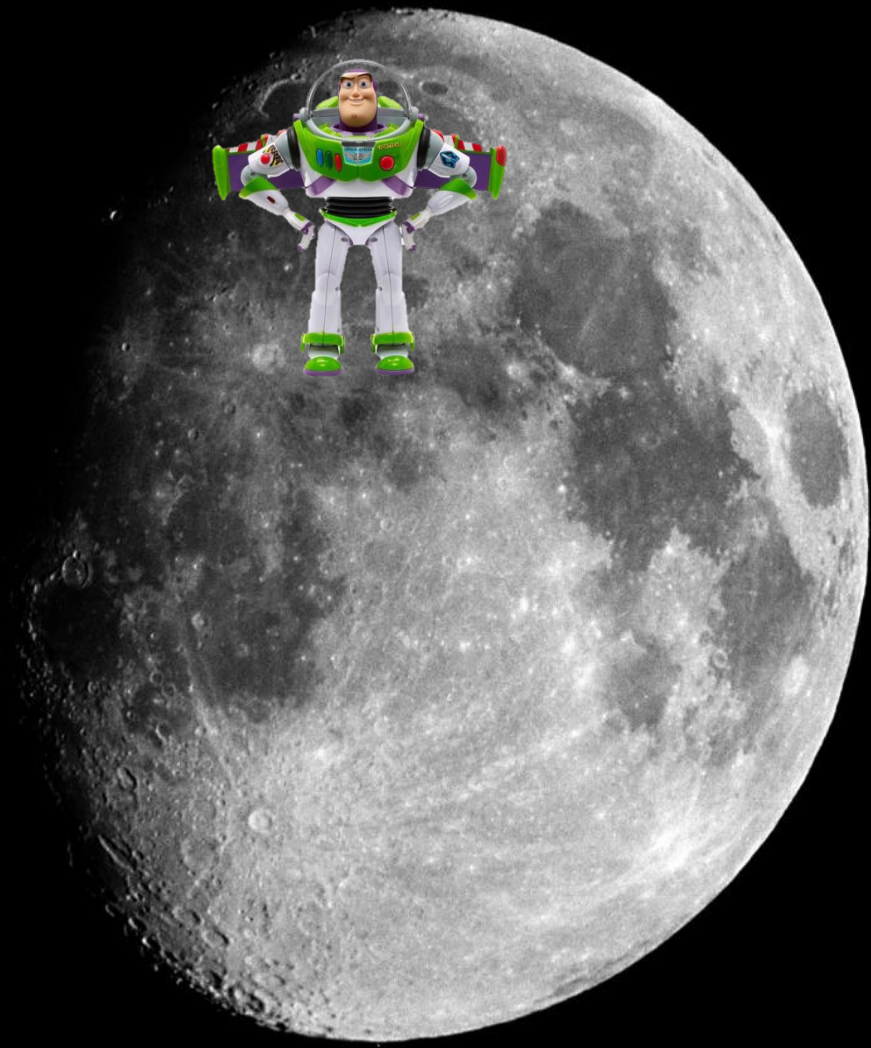

Моя ракета
сломалась

Ракеты для юных КОСМОНАВТОВ

Заказать

СПАСИБО !!!

**РАКЕТА ЖДЕТ ВАС В
КОРИДОРЕ**

A 3D rendered Buzz Lightyear toy figure stands on the surface of the moon. He is wearing his iconic white, green, and purple space suit with a clear helmet. His right arm is raised in a waving gesture. The moon's cratered surface is visible in the foreground, and the Earth is seen in the background, showing the Americas. A blue speech bubble is positioned in the upper right quadrant of the image.