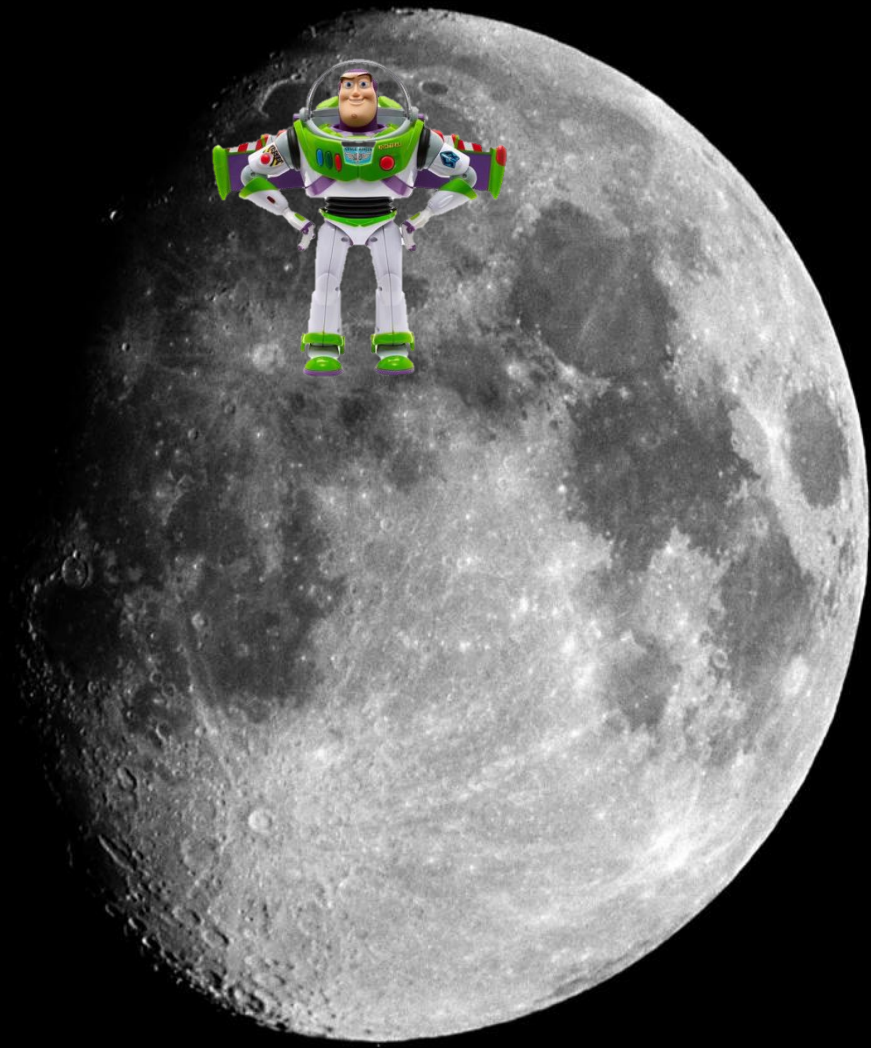

Моя ракета
сломалась

Ракеты для юных КОСМОНАВТОВ

Заказать

СПАСИБО !!!

**РАКЕТА ЖДЕТ ВАС В
КОРИДОРЕ**

A 3D rendered Buzz Lightyear toy figure stands on the surface of the moon. He is wearing his iconic white, green, and purple space suit with a clear helmet. His right arm is raised in a waving gesture. The moon's cratered surface is visible in the foreground, and the Earth, showing the Americas, is in the background against the blackness of space.