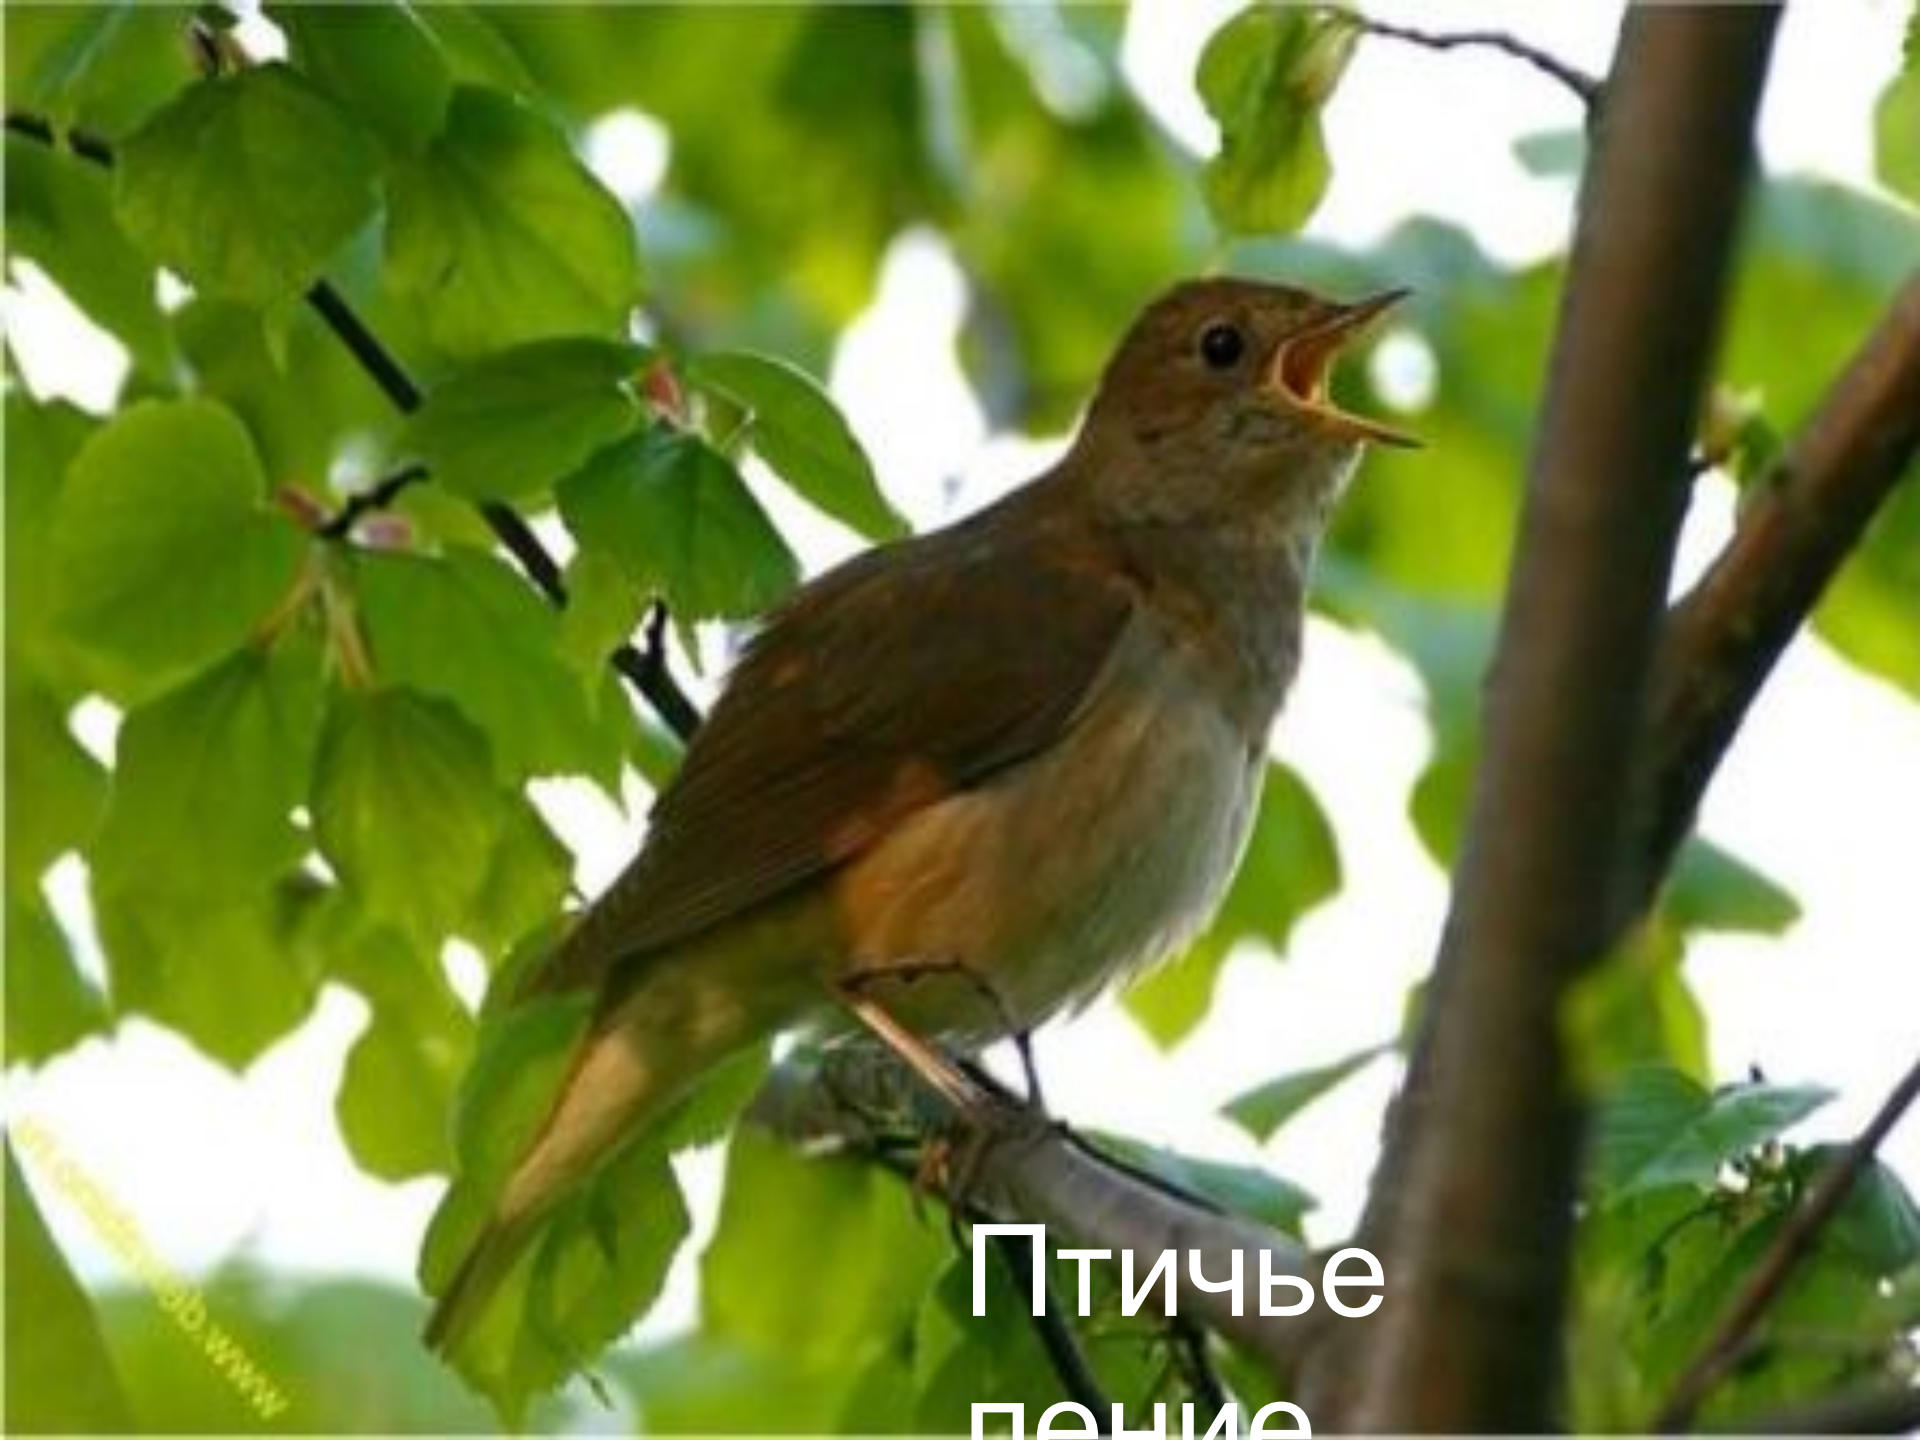

Птичье
пение

www.1000photos.com