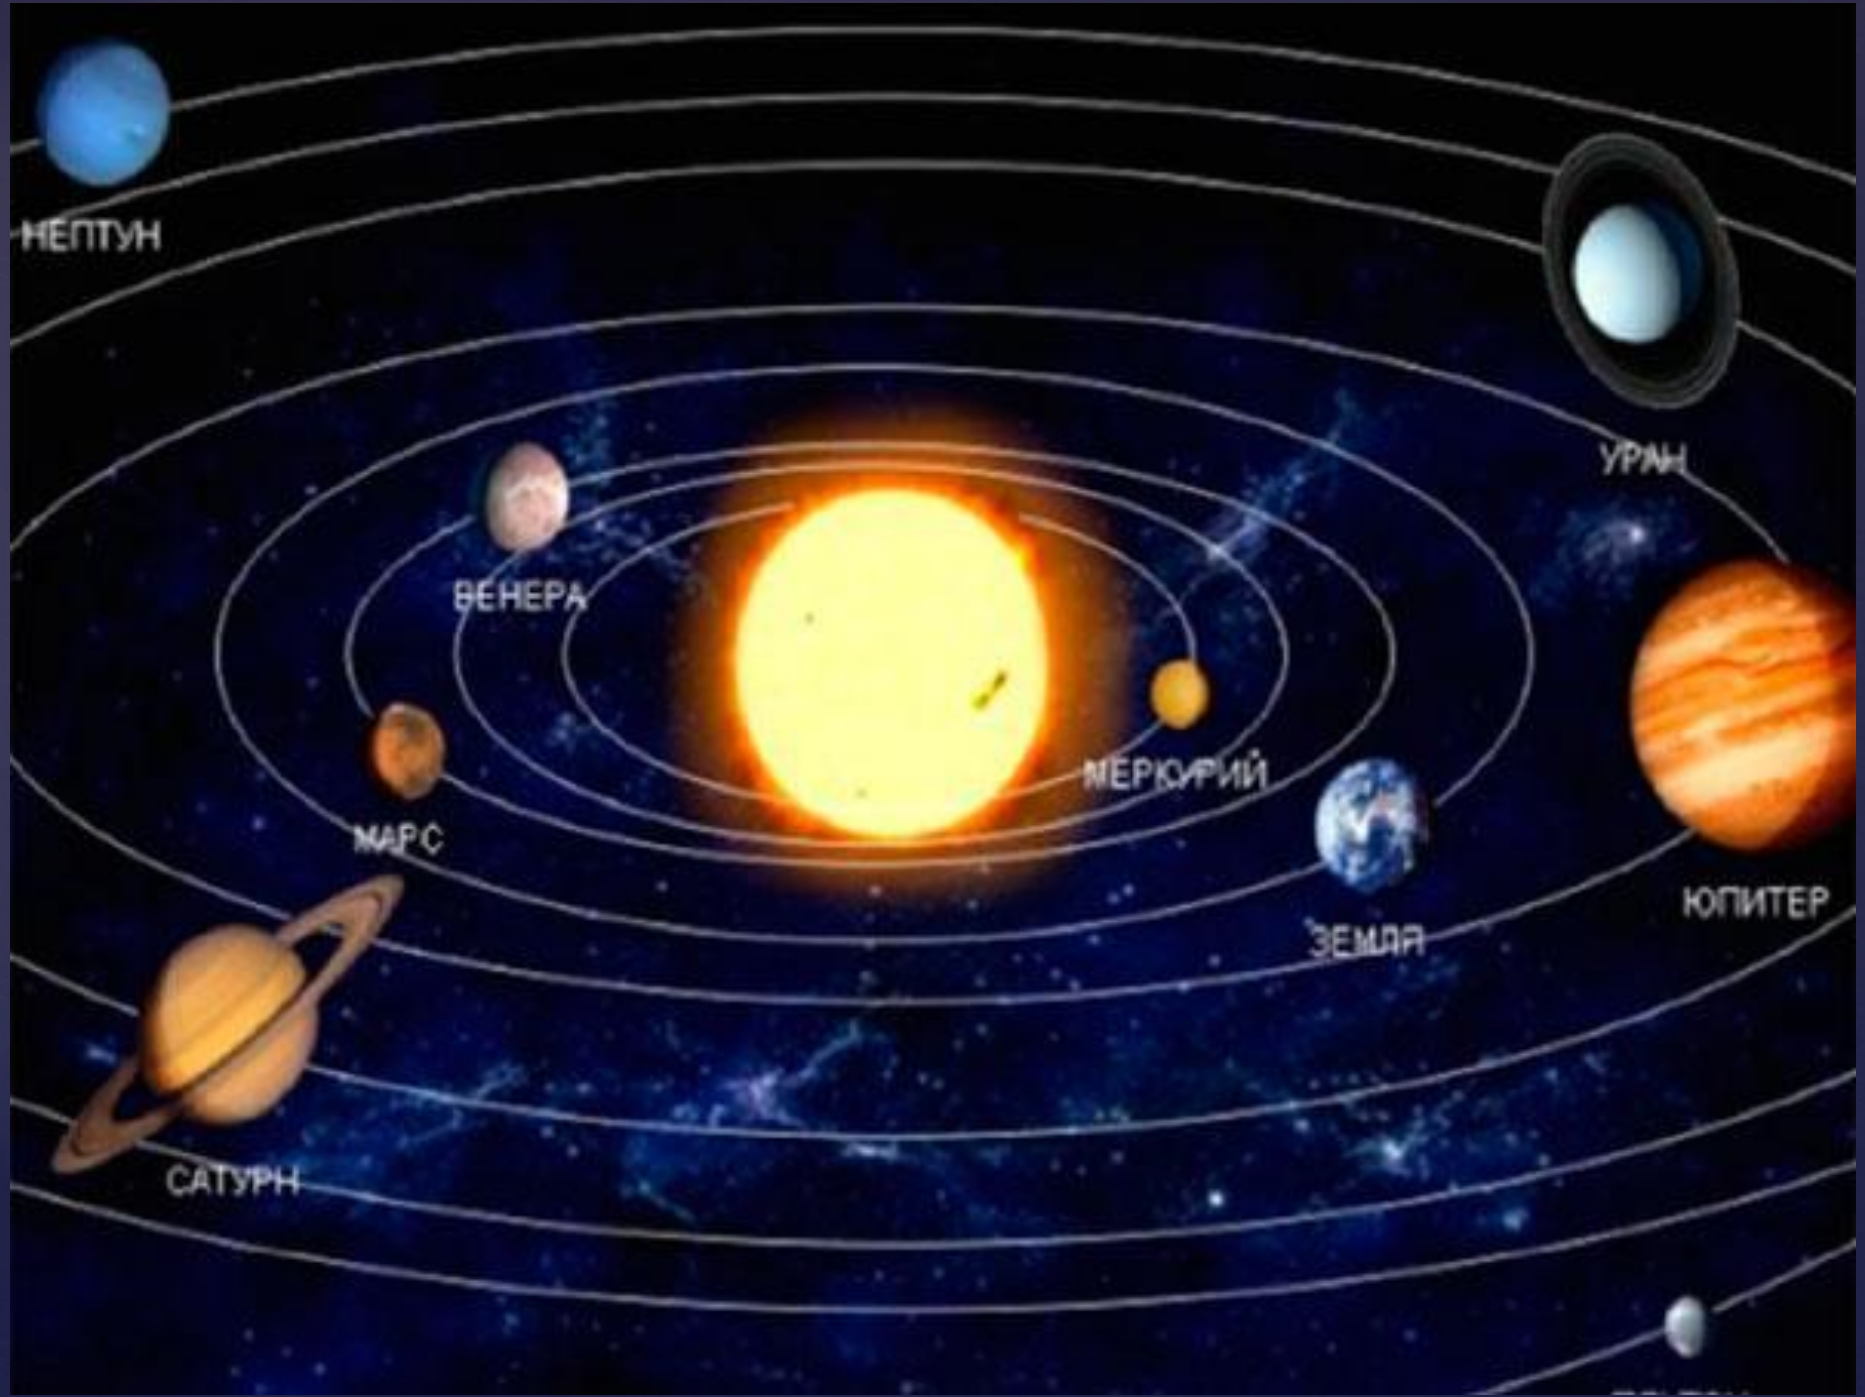

A vibrant blue-toned image of outer space. In the upper left, a full Earth is visible, showing continents and clouds. In the lower right, the curved horizon of another Earth is seen. The background is a deep blue space filled with numerous white stars and a faint, glowing nebula. The word "Космос" is written across the center in a stylized red font.

Космос

Yyia

<https://toma-art.com>

НЕПТУН

УРАН

ВЕНЕРА

МЕРКУРИЙ

ЮПИТЕР

МАРС

ЗЕМЛЯ

САТУРН

ALL STITCHES WITH

A vibrant space scene featuring a large reddish planet on the left, a bright sun in the lower center, and a smaller reddish planet on the right. A blue and white planet is visible in the lower left. The background is a deep red and orange gradient.